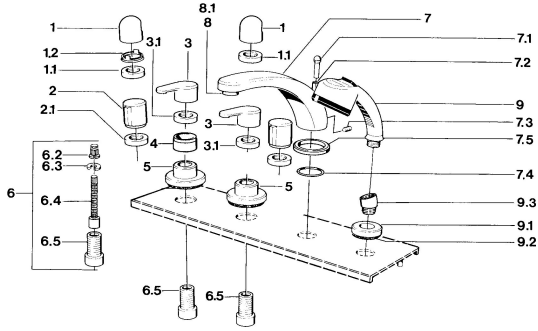

EAN: 4015474008595
static.hansa.com/03512031

- Bath tub & Shower
- Trim Kit
- Tiled rim assembly
- Chrome

Technical data

Technical properties

Hot water supply max. +80°C
 Working pressure 0.5-10 bar

Spare parts

SP03512031

	Name	Code
1	Handle	59910363
1.1	Disk, M24x1.5	59910159
1.2	Ring	59910941
2.1	Nut, M24x1.5 Discontinued	59910093
3.1	Tightening nut Discontinued	59910064
5	Cover flange, d 70 mm	59910094
6	Raising kit, 80 mm	59910424
6.2	Adapter White	59910235
6.3	Ring	59910694
6.4	Inside spindle	59910379
6.5	Threaded sleeve, M24x1.5	59910100
7.1	Diverter knob Discontinued	59910109
7.3	Screw, M6x16, SW 2.5	59910120
7.4	Sealing kit	59910121
7.5	Cover flange Discontinued	59910918
8	Aerator, M28x1 D	59907198
9	Hand shower Discontinued	04320100
9	Hand shower Chrome/Satin Discontinued	599043302
9.1	Cover flange	59910125
9.3	Angle connector	59911197
9.3	Angle connector Satin Discontinued	59911198