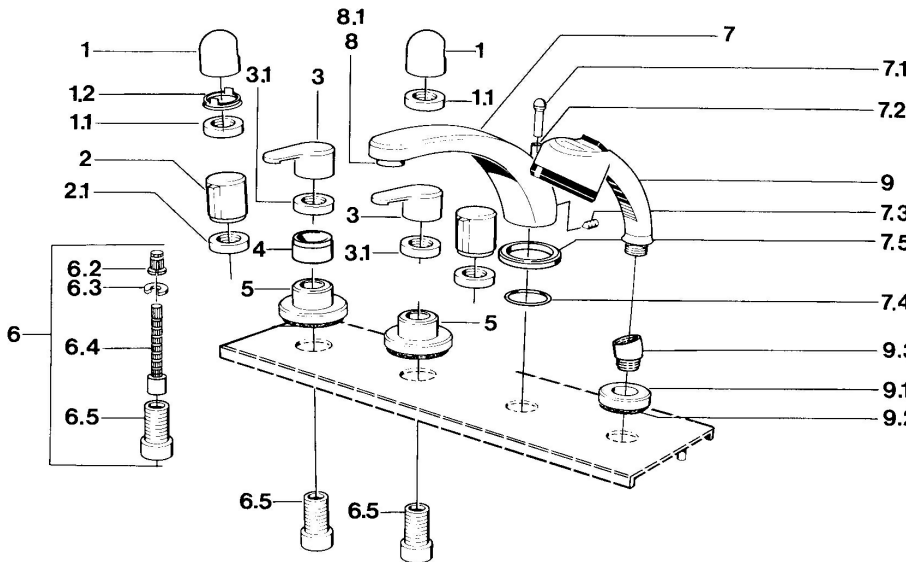

EAN: 4015474008595
static.hansa.com/03512031

- Bath tub & Shower
- Trim Kit
- Tiled rim assembly
- Chrome

Technical data

Technical properties

Hot water supply max. +80°C
 Working pressure 0.5-10 bar

Spare parts

SP03512031

	Name	Code
1	Handle	59910363
1.1	Disk, M24x1.5	59910159
1.2	Ring	59910941
2.1	Nut, M24x1.5 Discontinued	59910093
3.1	Tightening nut Discontinued	59910064
5	Cover flange, d 70 mm	59910094
6	Raising kit, 80 mm	59910424
6.2	Adapter White	59910235
6.3	Ring	59910694
6.4	Inside spindle	59910379
6.5	Threaded sleeve, M24x1.5	59910100
7.1	Diverter knob Discontinued	59910109
7.3	Screw, M6x16, SW 2.5	59910120
7.4	Sealing kit	59910121
7.5	Cover flange Discontinued	59910918
8	Aerator, M28x1 D	59907198
9	Hand shower Discontinued	04320100
9	Hand shower Chrome/Satin Discontinued	599043302
9.1	Cover flange	59910125
9.3	Angle connector	59911197
9.3	Angle connector Satin Discontinued	59911198