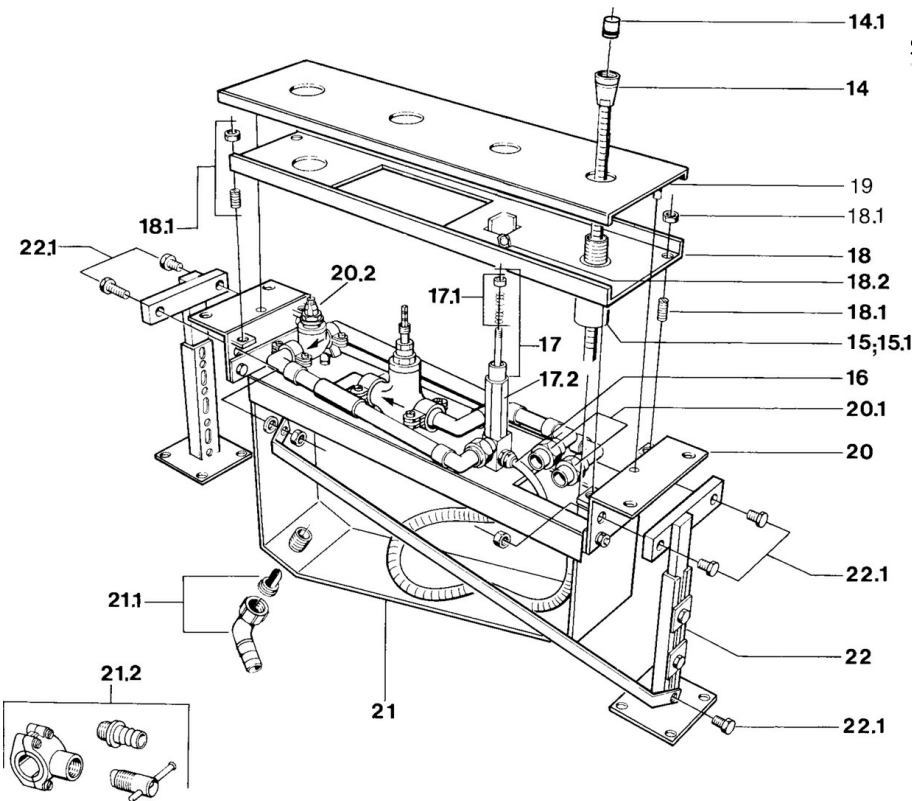

EAN: 4015474632011
static.hansa.com/03500200

- Bath tub & Shower
- Chrome
- Trim Kit
- Non-return valve(s)
- Tiled rim assembly

Technical data

Technical properties

Hot water supply	max. +80°C
Working pressure	0.5-10 bar
Backflow prevention (EN1717)	EB

Spare parts

SP03500200

Name	Code
14 Shower hose, L=1750, G1/2xG1/2	59910174
14.1 Non-return valve	59905714
15 Installation kit	59910708
15.1 Installation sleeve	59910175
16 Hose, G1/2xG3/4, L=500	59911136
17 Diverter Discontinued	59910052
17.1 Maintenance set Discontinued	59910176
17.2 Raising kit, 30 mm Discontinued	59910928
20.1 Connection nipple, 18 mm Discontinued	59910178
20.2 Headpart with color rings, G3/4, 90°	59910007
20.2 Headpart, G3/4, 180°	59910383
21.2 Connector	59910573