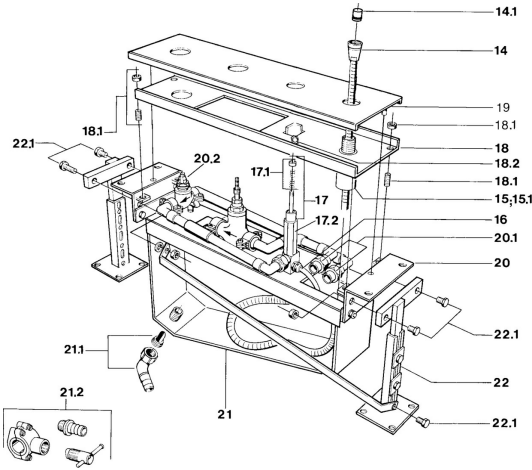

EAN: 4015474632011
static.hansa.com/03500200

- Bath tub & Shower
- Chrome
- Trim Kit
- Non-return valve(s)
- Tiled rim assembly

Technical data

Technical properties

Hot water supply	max. +80°C
Working pressure	0.5-10 bar
Backflow prevention (EN1717)	EB

Spare parts

SP03500200

Name	Code
14 Shower hose, L=1750, G1/2xG1/2	59910174
14.1 Non-return valve	59905714
15 Installation kit	59910708
15.1 Installation sleeve	59910175
16 Hose, G1/2xG3/4, L=500	59911136
17 Diverter Discontinued	59910052
17.1 Maintenance set Discontinued	59910176
17.2 Raising kit, 30 mm Discontinued	59910928
20.1 Connection nipple, 18 mm Discontinued	59910178
20.2 Headpart with color rings, G3/4, 90°	59910007
20.2 Headpart, G3/4, 180°	59910383
21.2 Connector	59910573