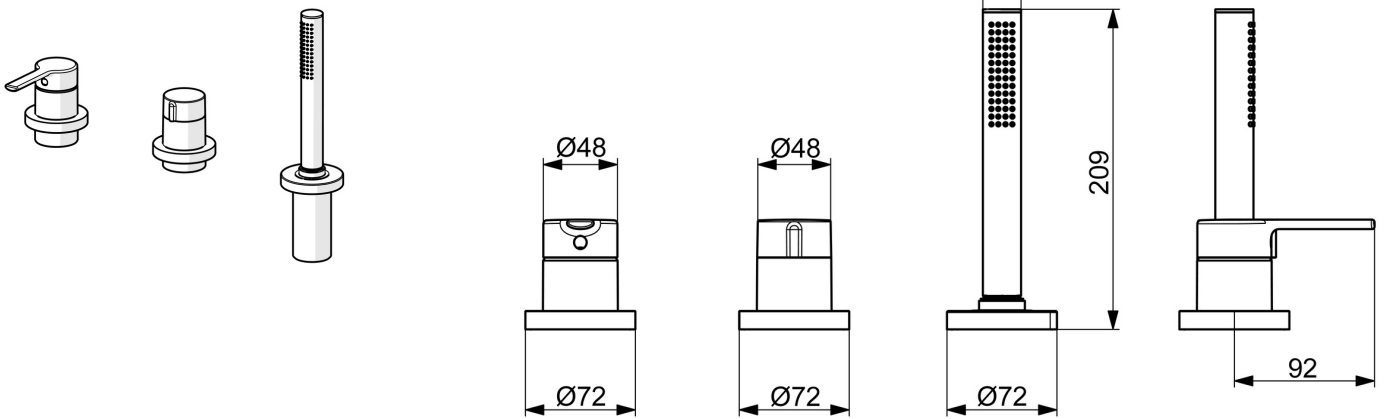

EAN: 4057304014642  
[static.hansa.com/03419473](http://static.hansa.com/03419473)

- Bath tub & Shower
- Trim Kit, Single-lever
- Rim mounted
- Chrome
- Single operating lever/handle, Hot/Cold symbols
- Hand shower, Shower hose (1750 mm)
- Intense - invigorating water stream
- $\varnothing$  40 mm ceramic cartridge for flow and temperature control, Non-return valve(s), Litter filter(s)
- Inner body made of DZR brass
- Round rosette
- 1 spray function

## Technical data

### Technical properties

Hot water supply **max. +80°C**  
 Working pressure **0.5-10 bar**  
 Backflow prevention (EN1717) **EB**  
 Material **Brass**