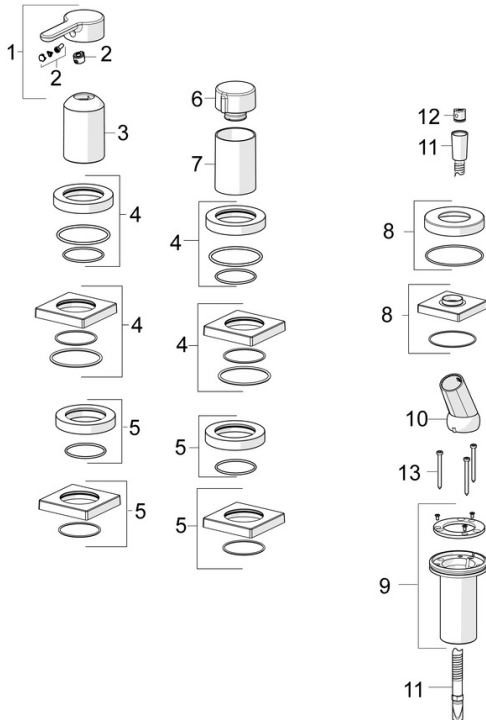

EAN: 4057304014642  
[static.hansa.com/03419473](http://static.hansa.com/03419473)

- Bath tub & Shower
- Trim Kit, Single-lever
- Rim mounted
- Chrome
- Single operating lever/handle, Hot/Cold symbols
- Hand shower, Shower hose (1750 mm)
- Intense - invigorating water stream
- $\varnothing$  40 mm ceramic cartridge for flow and temperature control, Non-return valve(s), Litter filter(s)
- Inner body made of DZR brass
- Round rosette
- 1 spray function

### Technical properties

Hot water supply **max. +80°C**  
 Working pressure **0.5-10 bar**  
 Backflow prevention (EN1717) **EB**  
 Material **Brass**

### Regulations

EN standard **EN 817, EN 1112, EN 1113**

### SP03419473

	Name	Code
01	Lever	1004279V
02	Symbol plug	59914573
03	Cover sleeve	59914572
04	Cover plate, d 72 mm, for Compact	59914667
04	Cover flange, 75x75 mm	59914213
05	Cover plate, d 72 mm	59914668
05	Cover flange, 75x75 mm	59914214
06	Flow control handle	59914669
07	Cover sleeve	59914671
08	Cover flange, 75x75 mm	1003885V
08	Cover plate, d 72 mm	59914672
09	Passing-through bushing	59914673
10	Holder	59912282
11	Shower hose, L=1750, G1/2-M12x1	59912281
12	Non-return valve	59905714
13	Screw, M4x45	59912291