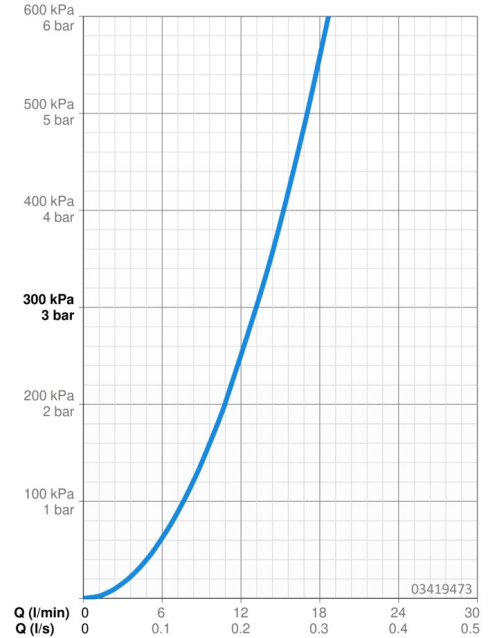

Technical data

Flow properties

Flow-rate at 3 bar **13.2 l/min**

Technical properties

Hot water supply **max. +80°C**
Working pressure **0.5-10 bar**
Backflow prevention (EN1717) **EB**
Material **Brass**

Regulations

EN standard **EN 817, EN 1112, EN 1113**

Approvals and Declarations

Declaration of conformity **DoC**
EPD **S-P-07752**