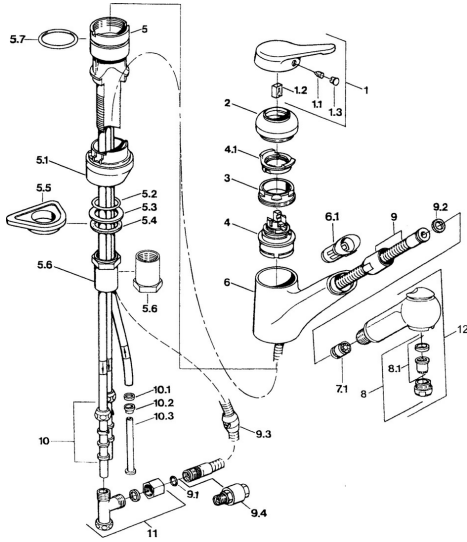

EAN: 4015474650619  
[static.hansa.com/0336118193](http://static.hansa.com/0336118193)

- Kitchen
- Single-lever
- Deck mounted

### Technical properties

Working pressure	<b>0.5-10 bar</b>
Material	<b>Brass</b>

## Spare parts

### SP03361131

	Name	Code
1	Lever Discontinued	59910346
1.1	Screw, M5x8, SW2.5	59904755
1.2	Bushing	59904778
1.3	Plug, hot/cold	59906705
2	Covering cap Discontinued	59910329
2	Covering cap Edelmessing Discontinued	59910334
3	Fixing screw, M50x1, SW45	59904890
4	Cartridge, 4.8 eco	59904601
4.1	Hot water limiter	59904759
5.1	Support ring White Discontinued	59910386
5.1	Support ring Mocha Discontinued	59910385
5.1	Support ring Discontinued	59910384
5.2	O-ring, d 38x3.5	59910236
5.3	Gasket, 48x33.5x2	59902283
5.4	Bearing ring	59904893
5.5	Supporting plate	59910008
5.6	Raising kit Discontinued	59902707
5.6	Screw, R1 Discontinued	59904894
5.7	O-ring, 47.29x2.62 Discontinued	59906351
6	Spout Discontinued	59910391
6.1	Passing-through bushing Discontinued	59910630
7.1	Non-return valve	59905714
8	Aerator, M24x1 A, low pressure	59902692
8	Aerator, M24x1 White	59905527
8.1	Aerator, M22/24, ND	59901553
9	Hose, L=1500, G1/2-M14x1	59905067
9.1	O-ring, d 7.65x1.78	59902337
9.2	Gasket, 18.5/12x2 Discontinued	59905070
9.3	Counterbalance	59905891
9.4	Nipple Discontinued	59910801
10	Fitting nut	59904969
10.1	Sealing kit, 14.9x8.5x1	59902352
10.2	Sealing kit, 10x8	59902272
10.3	Hose	59902151
11	T-connector Discontinued	59910798
12	Hand shower Discontinued	59910401