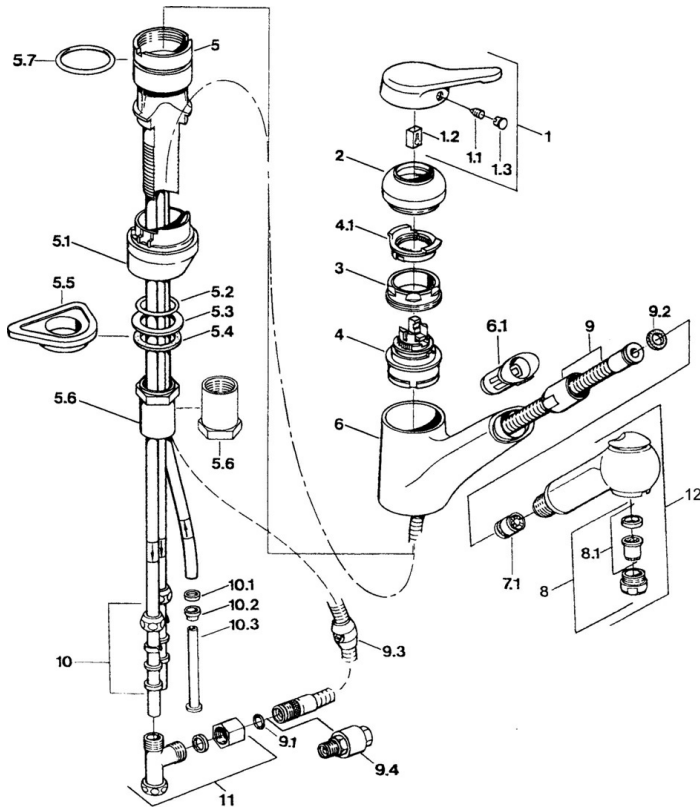

EAN: 4015474650619  
[static.hansa.com/0336118193](http://static.hansa.com/0336118193)

- Kitchen
- Single-lever
- Deck mounted

### Technical properties

Working pressure	<b>0.5-10 bar</b>
Material	<b>Brass</b>

## Spare parts

### SP03361131

	Name	Code
1	Lever Discontinued	59910346
1.1	Screw, M5x8, SW2.5	59904755
1.2	Bushing	59904778
1.3	Plug, hot/cold	59906705
2	Covering cap Discontinued	59910329
2	Covering cap Edelmessing Discontinued	59910334
3	Fixing screw, M50x1, SW45	59904890
4	Cartridge, 4.8 eco	59904601
4.1	Hot water limiter	59904759
5.1	Support ring White Discontinued	59910386
5.1	Support ring Mocha Discontinued	59910385
5.1	Support ring Discontinued	59910384
5.2	O-ring, d 38x3.5	59910236
5.3	Gasket, 48x33.5x2	59902283
5.4	Bearing ring	59904893
5.5	Supporting plate	59910008
5.6	Raising kit Discontinued	59902707
5.6	Screw, R1 Discontinued	59904894
5.7	O-ring, 47.29x2.62 Discontinued	59906351
6	Spout Discontinued	59910391
6.1	Passing-through bushing Discontinued	59910630
7.1	Non-return valve	59905714
8	Aerator, M24x1 A, low pressure	59902692
8	Aerator, M24x1 White	59905527
8.1	Aerator, M22/24, ND	59901553
9	Hose, L=1500, G1/2-M14x1	59905067
9.1	O-ring, d 7.65x1.78	59902337
9.2	Gasket, 18.5/12x2 Discontinued	59905070
9.3	Counterbalance	59905891
9.4	Nipple Discontinued	59910801
10	Fitting nut	59904969
10.1	Sealing kit, 14.9x8.5x1	59902352
10.2	Sealing kit, 10x8	59902272
10.3	Hose	59902151
11	T-connector Discontinued	59910798
12	Hand shower Discontinued	59910401