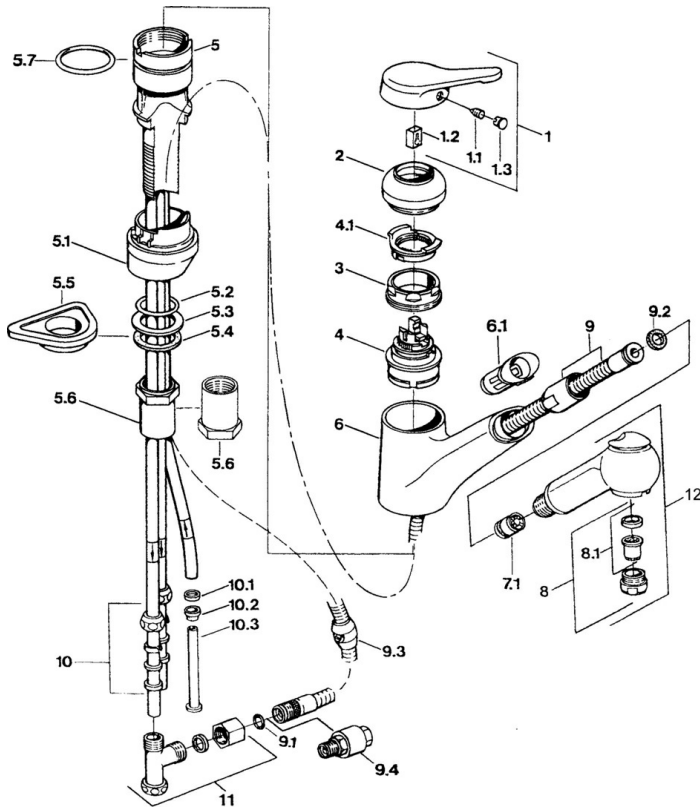

EAN: 4015474650602
static.hansa.com/0336118187

- Kitchen
- Single-lever
- Deck mounted
- Mocha

Technical data

Technical properties

Working pressure	0.5-10 bar
Material	Brass

Spare parts

SP03361131

	Name	Code
1	Lever Discontinued	59910346
1.1	Screw, M5x8, SW2.5	59904755
1.2	Bushing	59904778
1.3	Plug, hot/cold	59906705
2	Covering cap Discontinued	59910329
2	Covering cap Edelmessing Discontinued	59910334
3	Fixing screw, M50x1, SW45	59904890
4	Cartridge, 4.8 eco	59904601
4.1	Hot water limiter	59904759
5.1	Support ring White Discontinued	59910386
5.1	Support ring Mocha Discontinued	59910385
5.1	Support ring Discontinued	59910384
5.2	O-ring, d 38x3.5	59910236
5.3	Gasket, 48x33.5x2	59902283
5.4	Bearing ring	59904893
5.5	Supporting plate	59910008
5.6	Raising kit Discontinued	59902707
5.6	Screw, R1 Discontinued	59904894
5.7	O-ring, 47.29x2.62 Discontinued	59906351
6	Spout Discontinued	59910391
6.1	Passing-through bushing Discontinued	59910630
7.1	Non-return valve	59905714
8	Aerator, M24x1 A, low pressure	59902692
8	Aerator, M24x1 White	59905527
8.1	Aerator, M22/24, ND	59901553
9	Hose, L=1500, G1/2-M14x1	59905067
9.1	O-ring, d 7.65x1.78	59902337
9.2	Gasket, 18.5/12x2 Discontinued	59905070
9.3	Counterbalance	59905891
9.4	Nipple Discontinued	59910801
10	Fitting nut	59904969
10.1	Sealing kit, 14.9x8.5x1	59902352
10.2	Sealing kit, 10x8	59902272
10.3	Hose	59902151
11	T-connector Discontinued	59910798
12	Hand shower Discontinued	59910401