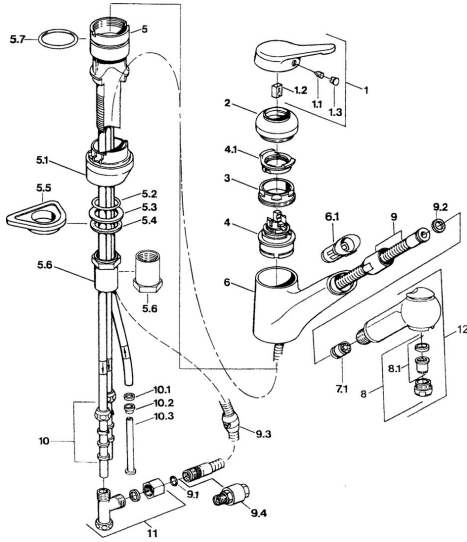

EAN: 4015474650602
static.hansa.com/0336118187

- Kitchen
- Single-lever
- Deck mounted
- Mocha

Technical data

Technical properties

Working pressure	0.5-10 bar
Material	Brass

Spare parts

SP03361131

	Name	Code
1	Lever Discontinued	59910346
1.1	Screw, M5x8, SW2.5	59904755
1.2	Bushing	59904778
1.3	Plug, hot/cold	59906705
2	Covering cap Discontinued	59910329
2	Covering cap Edelmessing Discontinued	59910334
3	Fixing screw, M50x1, SW45	59904890
4	Cartridge, 4.8 eco	59904601
4.1	Hot water limiter	59904759
5.1	Support ring White Discontinued	59910386
5.1	Support ring Mocha Discontinued	59910385
5.1	Support ring Discontinued	59910384
5.2	O-ring, d 38x3.5	59910236
5.3	Gasket, 48x33.5x2	59902283
5.4	Bearing ring	59904893
5.5	Supporting plate	59910008
5.6	Raising kit Discontinued	59902707
5.6	Screw, R1 Discontinued	59904894
5.7	O-ring, 47.29x2.62 Discontinued	59906351
6	Spout Discontinued	59910391
6.1	Passing-through bushing Discontinued	59910630
7.1	Non-return valve	59905714
8	Aerator, M24x1 A, low pressure	59902692
8	Aerator, M24x1 White	59905527
8.1	Aerator, M22/24, ND	59901553
9	Hose, L=1500, G1/2-M14x1	59905067
9.1	O-ring, d 7.65x1.78	59902337
9.2	Gasket, 18.5/12x2 Discontinued	59905070
9.3	Counterbalance	59905891
9.4	Nipple Discontinued	59910801
10	Fitting nut	59904969
10.1	Sealing kit, 14.9x8.5x1	59902352
10.2	Sealing kit, 10x8	59902272
10.3	Hose	59902151
11	T-connector Discontinued	59910798
12	Hand shower Discontinued	59910401