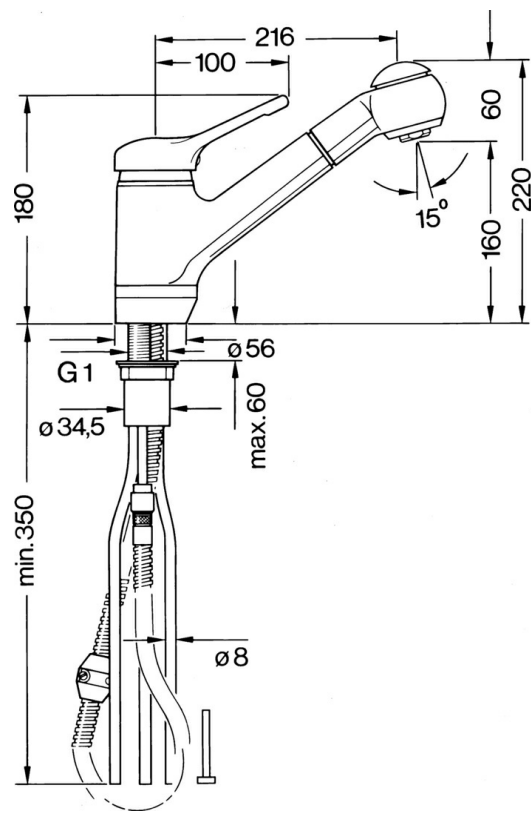

EAN: 4015474650534  
[static.hansa.com/03361131](http://static.hansa.com/03361131)

- Kitchen
- Single-lever, Low pressure
- Deck mounted
- Chrome
- Laminar stream
- Single operating lever/handle, Hot/Cold symbols
- Non-return valve(s)
- Copper inlet pipes
- protected against back-flow in domestic use (according to DIN EN 1717)

## Technical data

### Technical properties

Hot water supply	<b>max. +80°C</b>
Working pressure	<b>0.5-5 bar</b>
Backflow prevention (EN1717)	<b>EB</b>
Material	<b>Brass</b>

### SP03361131

	Name	Code
1	Lever Discontinued	59910346
1.1	Screw, M5x8, SW2.5	59904755
1.2	Bushing	59904778
1.3	Plug, hot/cold	59906705
2	Covering cap Discontinued	59910329
2	Covering cap Edelmessing Discontinued	59910334
3	Fixing screw, M50x1, SW45	59904890
4	Cartridge, 4.8 eco	59904601
4.1	Hot water limiter	59904759
5.1	Support ring White Discontinued	59910386
5.1	Support ring Mocha Discontinued	59910385
5.1	Support ring Discontinued	59910384
5.2	O-ring, d 38x3.5	59910236
5.3	Gasket, 48x33.5x2	59902283
5.4	Bearing ring	59904893
5.5	Supporting plate	59910008
5.6	Raising kit Discontinued	59902707
5.6	Screw, R1 Discontinued	59904894
5.7	O-ring, 47.29x2.62 Discontinued	59906351
6	Spout Discontinued	59910391
6.1	Passing-through bushing Discontinued	59910630
7.1	Non-return valve	59905714
8	Aerator, M24x1 A, low pressure	59902692
8	Aerator, M24x1 White	59905527
8.1	Aerator, M22/24, ND	59901553
9	Hose, L=1500, G1/2-M14x1	59905067
9.1	O-ring, d 7.65x1.78	59902337
9.2	Gasket, 18.5/12x2 Discontinued	59905070
9.3	Counterbalance	59905891
9.4	Nipple Discontinued	59910801
10	Fitting nut	59904969
10.1	Sealing kit, 14.9x8.5x1	59902352
10.2	Sealing kit, 10x8	59902272
10.3	Hose	59902151
11	T-connector Discontinued	59910798
12	Hand shower Discontinued	59910401