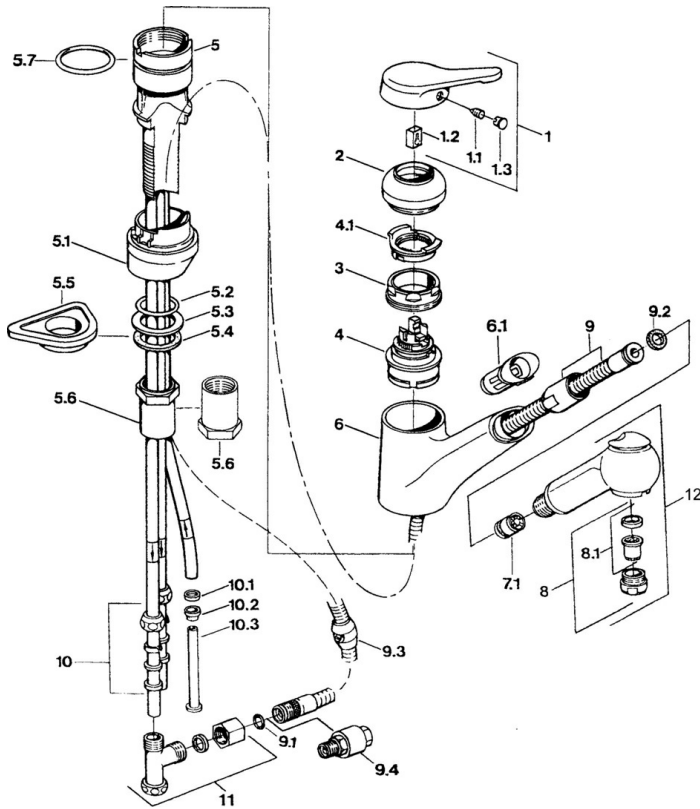

EAN: 4015474650534  
[static.hansa.com/03361131](http://static.hansa.com/03361131)

- Kitchen
- Single-lever, Low pressure
- Deck mounted
- Chrome
- Laminar stream
- Single operating lever/handle, Hot/Cold symbols
- Non-return valve(s)
- Copper inlet pipes
- protected against back-flow in domestic use (according to DIN EN 1717)

## Technical data

### Technical properties

Hot water supply	<b>max. +80°C</b>
Working pressure	<b>0.5-5 bar</b>
Backflow prevention (EN1717)	<b>EB</b>
Material	<b>Brass</b>

### SP03361131

	Name	Code
1	Lever Discontinued	59910346
1.1	Screw, M5x8, SW2.5	59904755
1.2	Bushing	59904778
1.3	Plug, hot/cold	59906705
2	Covering cap Discontinued	59910329
2	Covering cap Edelmessing Discontinued	59910334
3	Fixing screw, M50x1, SW45	59904890
4	Cartridge, 4.8 eco	59904601
4.1	Hot water limiter	59904759
5.1	Support ring White Discontinued	59910386
5.1	Support ring Mocha Discontinued	59910385
5.1	Support ring Discontinued	59910384
5.2	O-ring, d 38x3.5	59910236
5.3	Gasket, 48x33.5x2	59902283
5.4	Bearing ring	59904893
5.5	Supporting plate	59910008
5.6	Raising kit Discontinued	59902707
5.6	Screw, R1 Discontinued	59904894
5.7	O-ring, 47.29x2.62 Discontinued	59906351
6	Spout Discontinued	59910391
6.1	Passing-through bushing Discontinued	59910630
7.1	Non-return valve	59905714
8	Aerator, M24x1 A, low pressure	59902692
8	Aerator, M24x1 White	59905527
8.1	Aerator, M22/24, ND	59901553
9	Hose, L=1500, G1/2-M14x1	59905067
9.1	O-ring, d 7.65x1.78	59902337
9.2	Gasket, 18.5/12x2 Discontinued	59905070
9.3	Counterbalance	59905891
9.4	Nipple Discontinued	59910801
10	Fitting nut	59904969
10.1	Sealing kit, 14.9x8.5x1	59902352
10.2	Sealing kit, 10x8	59902272
10.3	Hose	59902151
11	T-connector Discontinued	59910798
12	Hand shower Discontinued	59910401