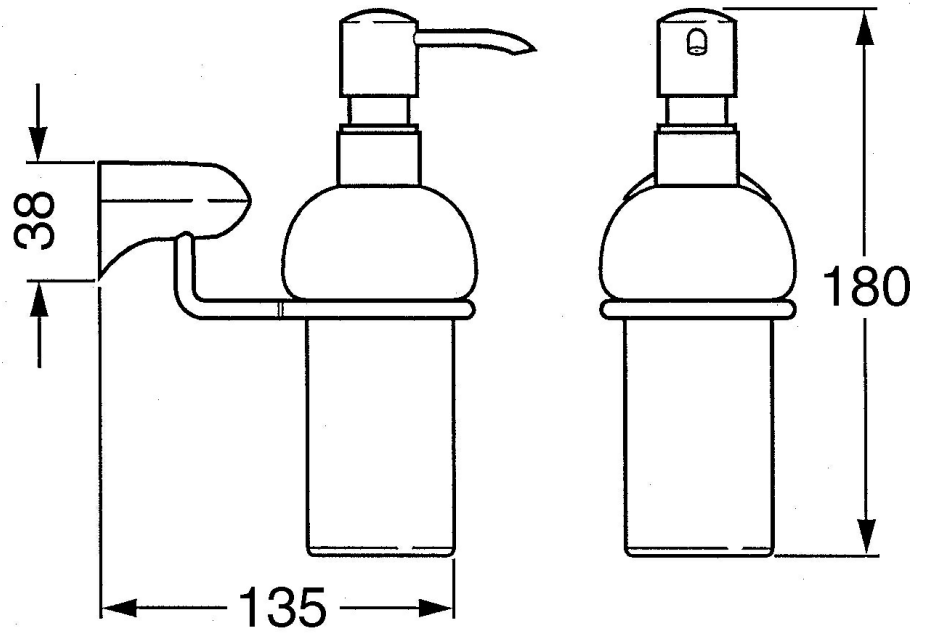

EAN: 4015474533790  
[static.hansa.com/03350900](https://static.hansa.com/03350900)

- Bathroom
- Accessories
- Wall mounted
- Chrome

### Technical data

### SP03350900

	Name	Code
1	Lotion dispenser Discontinued	59912698
1	Lotion dispenser Discontinued	59911530
1.1	Lotion dispenser, (2004-) Discontinued	59911824
1.1	Lotion dispenser Edelmessing Discontinued	59912701
1.2	Supply Discontinued	59912563
1.3	Support ring Discontinued	59911756
1.4	Wall bracket Discontinued	59912703
3	Fixing set Discontinued	59911646