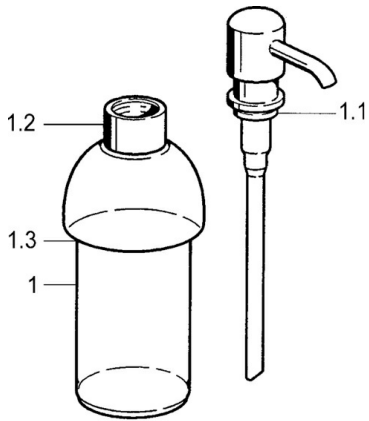

EAN: 4015474533790  
[static.hansa.com/03350900](https://static.hansa.com/03350900)

- Bathroom
- Accessories
- Wall mounted
- Chrome

### Technical data

### SP03350900

	Name	Code
1	Lotion dispenser Discontinued	59912698
1	Lotion dispenser Discontinued	59911530
1.1	Lotion dispenser, (2004-) Discontinued	59911824
1.1	Lotion dispenser Edelmessing Discontinued	59912701
1.2	Supply Discontinued	59912563
1.3	Support ring Discontinued	59911756
1.4	Wall bracket Discontinued	59912703
3	Fixing set Discontinued	59911646