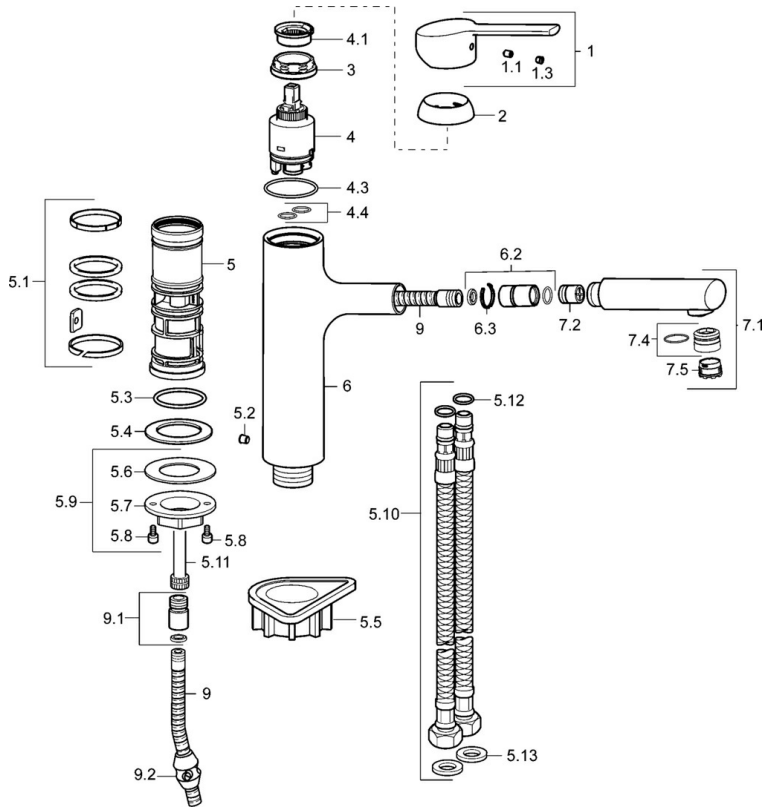

Spare parts

SP03342273

	Name	Code
1	Lever, (2013-)	59913991
1.1	Screw, M5x8, SW2.5	59904755
1.3	Cover plug	59913762
2	Covering cap, 33x3 mm	59912504
3	Tightening nut, M37x1, AF30 Discontinued	59912111
4	Cartridge, 3.5 Eco	59912324
4	Cartridge, 3.5 Classic	59913075
4.1	Temperature adjustment limiter	59912325
4.3	O-ring, d 28.24x2.62 Discontinued	59912590
4.4	O-ring, d 10.10x1.60 Discontinued	59905072
5.1	Sealing kit	59913313
5.2	Screw, M6x0.75 Discontinued	59913314
5.3	O-ring, 35x2.5	59905020
5.4	Gasket, 48x33.5x2	59902283
5.5	Supporting plate	59910008
5.9	Fixing set	59913479
5.10	Flexible pipe, M18x1,G3/8, L=650	59914036
5.11	Coupling pipe, M14x1, L=220 Discontinued	59914041
5.12	O-ring, 6x1.4	59913266
5.13	Gasket, 9.5x14.4x2	59912551
6	Spout Discontinued	59914040
6.2	Connection nipple	59914029
7.1	Pull-out spout	59914033
7.2	Non-return valve, DN8	59914030
7.4	Fitting ring for aerator	59913654
7.5	Aerator, M18.5x1 HC T J B, (2018-)	59914031
9	Hose, L=1400	59914032
9.1	Conversion nipple	59914028
9.2	Counterbalance	59914039
N.I.	Key for aerator, M18.5	59913367