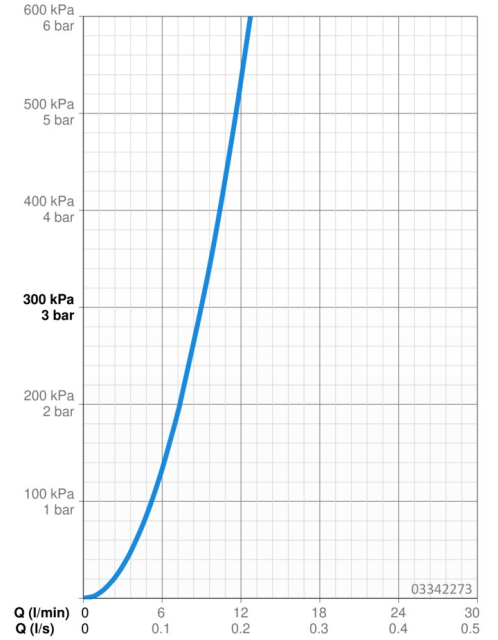

Technical data

Flow properties

Flow-rate at 3 bar **9.0 l/min**

Technical properties

DN-size (nominal dimension) **DN15**
Hot water supply **max. +70°C**
Working pressure **0.5-10 bar**
Connection size **G3/8**
Projection **200 mm**
Backflow prevention (EN1717) **EB**
Material **Brass**

Regulations

EN standard **EN 817**
Noise class **I (ISO 3822)**

Approvals and Declarations

KIWA **K6116/08**
DVGW **NW-6506CN0310**
ABP **P-IX 29657/10**
Declaration of conformity **DoC**