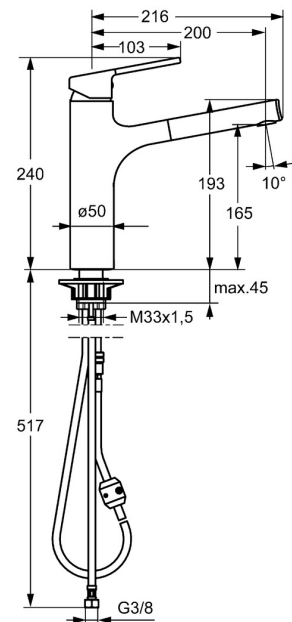

EAN: 4015474263185
static.hansa.com/03342273

- Kitchen
- Single-lever
- Deck mounted
- Chrome
- Swivel spout, Pull-out model
- Standard aerator
- Hot/Cold symbols, Single operating lever/handle
- Limitation option for maximum temperature and flow-rate, Adjustable hot water stop (included, retrofittable)
- Non-return valve(s), \varnothing 35 mm ceramic cartridge for flow and temperature control
- Flexible inlet pipes
- Surfaces in contact with drinking water contain less than 0.3% lead, Inner body made of DZR brass, Waterways without nickel coating
- protected against back-flow in domestic use (according to DIN EN 1717)
- 1 spray function

Technical data

Flow properties

Flow-rate at 3 bar **9.0 l/min**

Technical properties

DN-size (nominal dimension) **DN15**
 Hot water supply **max. +70°C**
 Working pressure **0.5-10 bar**
 Connection size **G3/8**
 Projection **200 mm**
 Backflow prevention (EN1717) **EB**
 Material **Brass**

	Name	Code
1	Lever, (2013-)	59913991
1.1	Screw, M5x8, SW2.5	59904755
1.3	Cover plug	59913762
2	Covering cap, 33x3 mm	59912504
3	Tightening nut, M37x1, AF30 Discontinued	59912111
4	Cartridge, 3.5 Eco	59912324
4	Cartridge, 3.5 Classic	59913075
4.1	Temperature adjustment limiter	59912325
4.3	O-ring, d 28.24x2.62 Discontinued	59912590
4.4	O-ring, d 10.10x1.60 Discontinued	59905072
5.1	Sealing kit	59913313
5.2	Screw, M6x0.75 Discontinued	59913314
5.3	O-ring, 35x2.5	59905020
5.4	Gasket, 48x33.5x2	59902283
5.5	Supporting plate	59910008
5.9	Fixing set	59913479
5.10	Flexible pipe, M18x1,G3/8, L=650	59914036
5.11	Coupling pipe, M14x1, L=220 Discontinued	59914041
5.12	O-ring, 6x1.4	59913266
5.13	Gasket, 9.5x14.4x2	59912551
6	Spout Discontinued	59914040
6.2	Connection nipple	59914029
7.1	Pull-out spout	59914033
7.2	Non-return valve, DN8	59914030
7.4	Fitting ring for aerator	59913654
7.5	Aerator, M18.5x1 HC T J B, (2018-)	59914031
9	Hose, L=1400	59914032
9.1	Conversion nipple	59914028
9.2	Counterbalance	59914039
N.I.	Key for aerator, M18.5	59913367