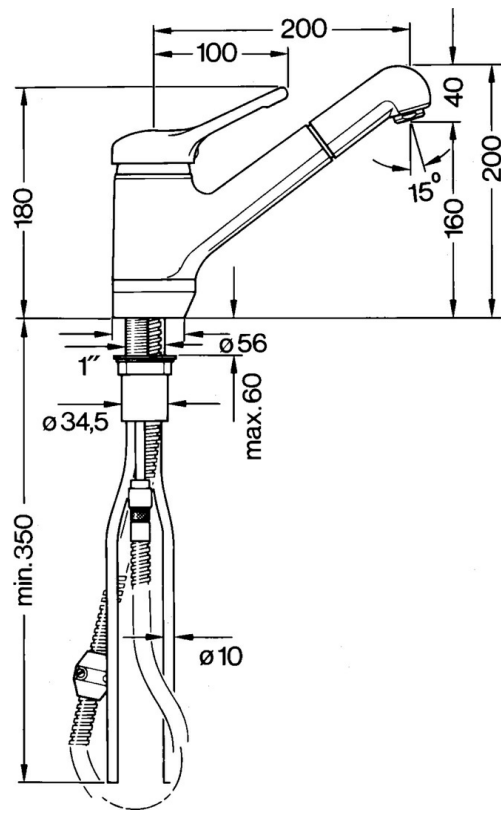

EAN: 4015474650046
static.hansa.com/03342131

- Kitchen
 - Single-lever
 - Deck mounted
 - Chrome
 - Swivel spout
- Single operating lever/handle, Hot/Cold symbols
 - Non-return valve(s)
 - Copper inlet pipes
 - Surfaces in contact with drinking water contain less than 0.3% lead, Inner body made of DZR brass, Waterways without nickel coating
 - protected against back-flow in domestic use (according to DIN EN 1717)

Technical data

Technical properties

Hot water supply	max. +80°C
Working pressure	0.5-10 bar
Backflow prevention (EN1717)	EB
Material	Brass

Regulations

EN standard	EN 817
-------------	---------------

Spare parts

SP03342131

	Name	Code
1	Lever Discontinued	59910346
1.1	Screw, M5x8, SW2.5	59904755
1.2	Bushing	59904778
1.3	Plug, hot/cold	59906705
2	Covering cap Discontinued	59910329
3	Fixing screw, M50x1, SW45	59904890
4	Cartridge, 4.8 eco	59904601
4.1	Hot water limiter	59904759
5.1	Support ring Discontinued	59910384
5.2	O-ring, d 38x3.5	59910236
5.3	Gasket, 48x33.5x2	59902283
5.4	Bearing ring	59904893
5.5	Supporting plate	59910008
5.6	Raising kit Discontinued	59902707
5.6	Screw, R1 Discontinued	59904894
5.7	O-ring, 47.29x2.62 Discontinued	59906351
6	Spout Discontinued	59910391
6.1	Passing-through bushing Discontinued	59910630
7	Hand shower Discontinued	59910411
7.1	Non-return valve	59905714
8	Aerator, M24x1 STD HC B	59905830
8.1	Aerator, M22/M24 B	59905901
9	Hose, L=1500, G1/2-M14x1	59905067
9.1	O-ring, d 7.65x1.78	59902337
9.2	Gasket, 18.5/12x2 Discontinued	59905070
9.3	Counterbalance	59905891
9.4	Nipple Discontinued	59910801