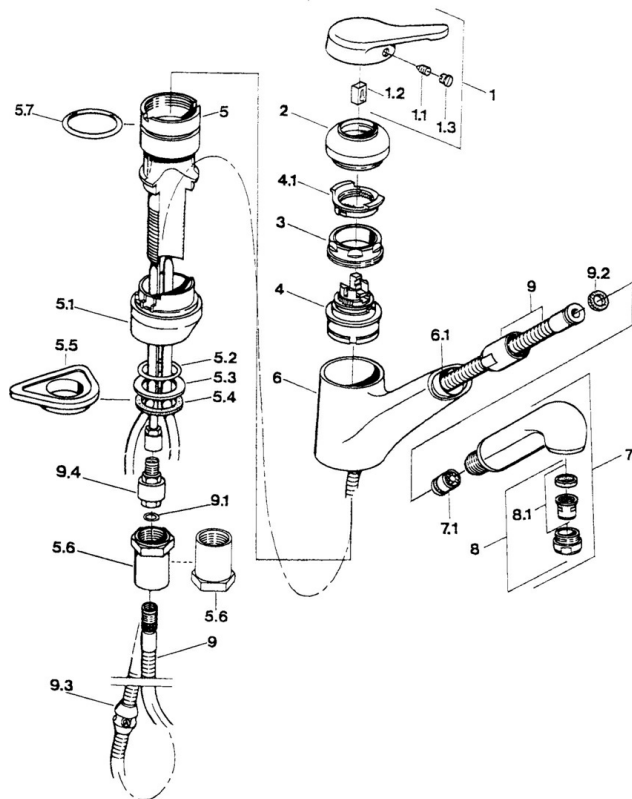

EAN: 4015474650046
static.hansa.com/03342131

- Kitchen
 - Single-lever
 - Deck mounted
 - Chrome
 - Swivel spout
- Single operating lever/handle, Hot/Cold symbols
 - Non-return valve(s)
 - Copper inlet pipes
 - Surfaces in contact with drinking water contain less than 0.3% lead, Inner body made of DZR brass, Waterways without nickel coating
 - protected against back-flow in domestic use (according to DIN EN 1717)

Technical data

Technical properties

Hot water supply	max. +80°C
Working pressure	0.5-10 bar
Backflow prevention (EN1717)	EB
Material	Brass

Regulations

EN standard	EN 817
-------------	---------------

Spare parts

SP03342131

	Name	Code
1	Lever Discontinued	59910346
1.1	Screw, M5x8, SW2.5	59904755
1.2	Bushing	59904778
1.3	Plug, hot/cold	59906705
2	Covering cap Discontinued	59910329
3	Fixing screw, M50x1, SW45	59904890
4	Cartridge, 4.8 eco	59904601
4.1	Hot water limiter	59904759
5.1	Support ring Discontinued	59910384
5.2	O-ring, d 38x3.5	59910236
5.3	Gasket, 48x33.5x2	59902283
5.4	Bearing ring	59904893
5.5	Supporting plate	59910008
5.6	Raising kit Discontinued	59902707
5.6	Screw, R1 Discontinued	59904894
5.7	O-ring, 47.29x2.62 Discontinued	59906351
6	Spout Discontinued	59910391
6.1	Passing-through bushing Discontinued	59910630
7	Hand shower Discontinued	59910411
7.1	Non-return valve	59905714
8	Aerator, M24x1 STD HC B	59905830
8.1	Aerator, M22/M24 B	59905901
9	Hose, L=1500, G1/2-M14x1	59905067
9.1	O-ring, d 7.65x1.78	59902337
9.2	Gasket, 18.5/12x2 Discontinued	59905070
9.3	Counterbalance	59905891
9.4	Nipple Discontinued	59910801