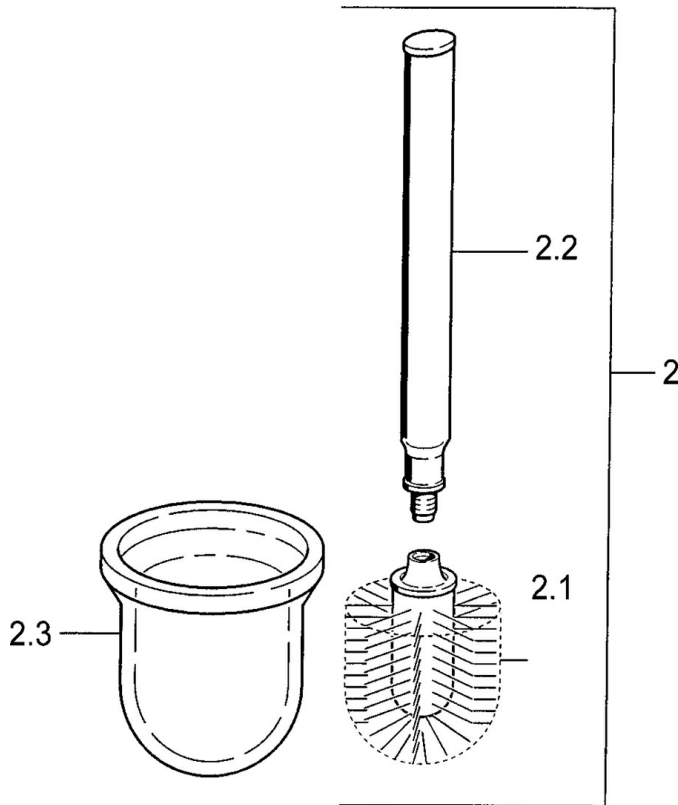

EAN: 4015474533738
static.hansa.com/0333090094

- Bathroom
- Accessories
- Wall mounted
- Edelmessing

Technical data

Spare parts

SP03330900

	Name	Code
2	WC brush and holder Discontinued	59911639
2	WC brush and holder Aranja Discontinued	59911652
2	WC brush and holder White Discontinued	59911649
2.1	Brush, M 12	59911637
2.3	Glass Glass/Mirror Discontinued	59911638