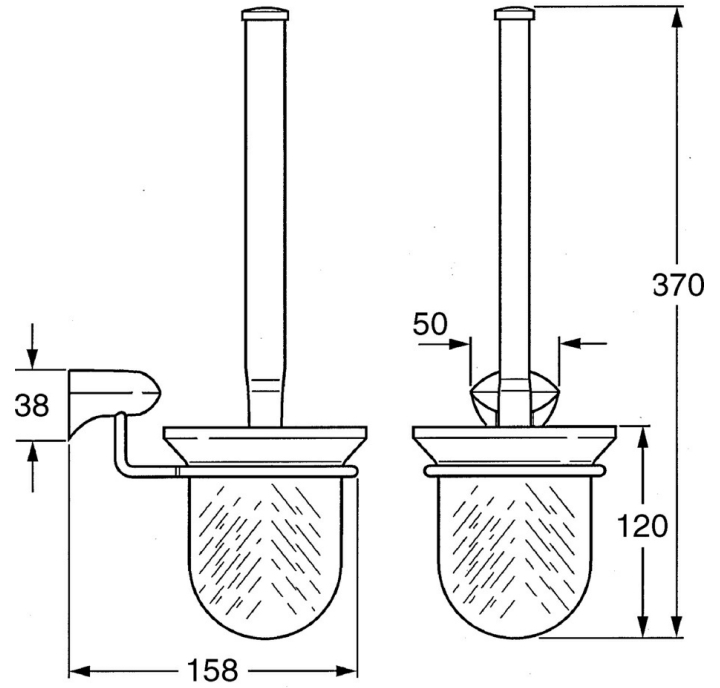

EAN: 4015474533738
static.hansa.com/0333090094

- Bathroom
- Accessories
- Wall mounted
- Edelmessing

Technical data

Spare parts

SP03330900

	Name	Code
2	WC brush and holder Discontinued	59911639
2	WC brush and holder Aranja Discontinued	59911652
2	WC brush and holder White Discontinued	59911649
2.1	Brush, M 12	59911637
2.3	Glass Glass/Mirror Discontinued	59911638