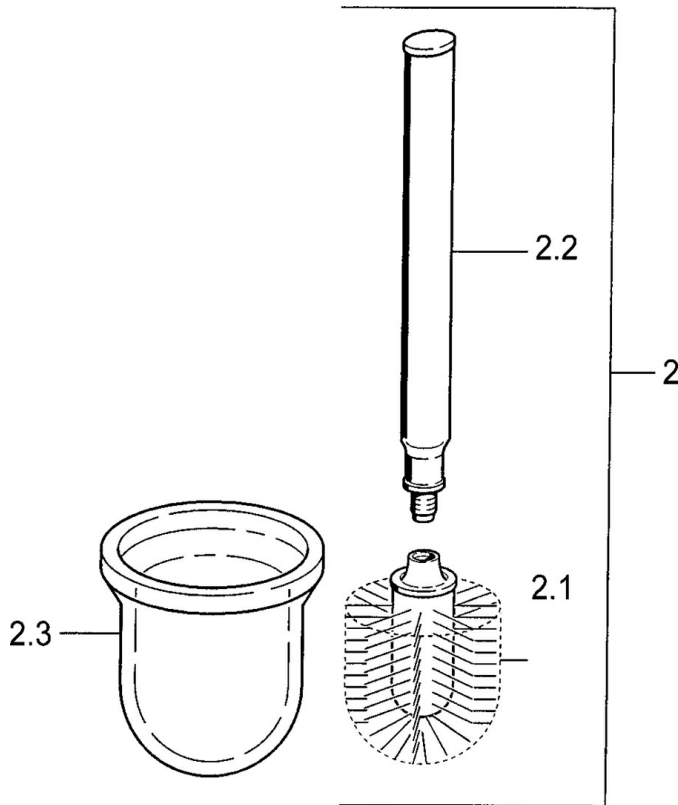

EAN: 4015474533592
static.hansa.com/0333090092

- Bathroom
- Accessories
- Wall mounted

Technical data

Spare parts

SP03330900

	Name	Code
2	WC brush and holder Discontinued	59911639
2	WC brush and holder Aranja Discontinued	59911652
2	WC brush and holder White Discontinued	59911649
2.1	Brush, M 12	59911637
2.3	Glass Glass/Mirror Discontinued	59911638