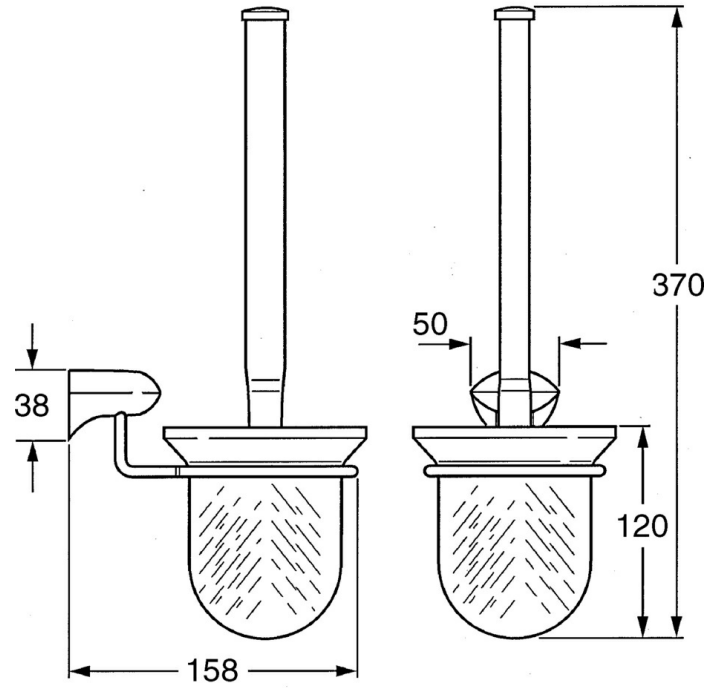

EAN: 4015474533592
static.hansa.com/0333090092

- Bathroom
- Accessories
- Wall mounted

Technical data

Spare parts

SP03330900

	Name	Code
2	WC brush and holder Discontinued	59911639
2	WC brush and holder Aranja Discontinued	59911652
2	WC brush and holder White Discontinued	59911649
2.1	Brush, M 12	59911637
2.3	Glass Glass/Mirror Discontinued	59911638