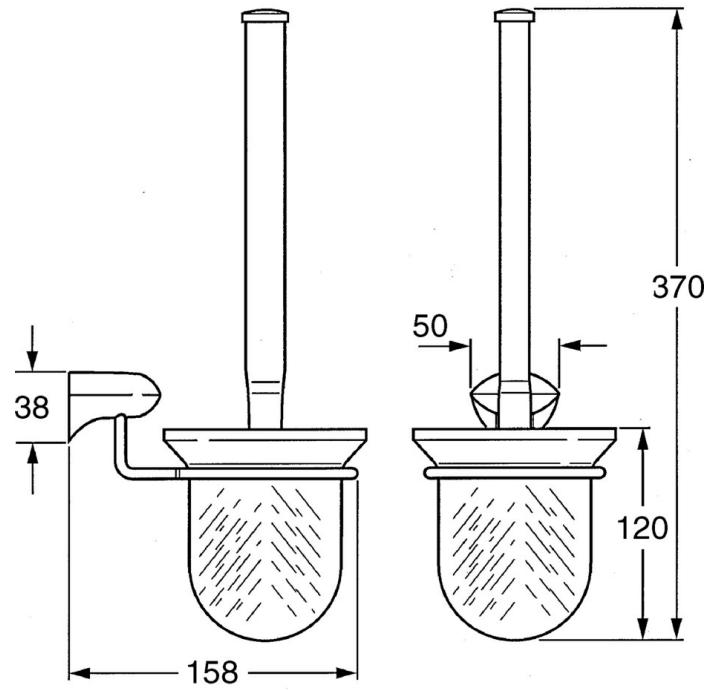

EAN: 4015474533714
static.hansa.com/0333090084

- Bathroom
- Accessories
- Wall mounted
- Black

Technical data

Spare parts

SP03330900

	Name	Code
2	WC brush and holder Discontinued	59911639
2	WC brush and holder Aranja Discontinued	59911652
2	WC brush and holder White Discontinued	59911649
2.1	Brush, M 12	59911637
2.3	Glass Glass/Mirror Discontinued	59911638