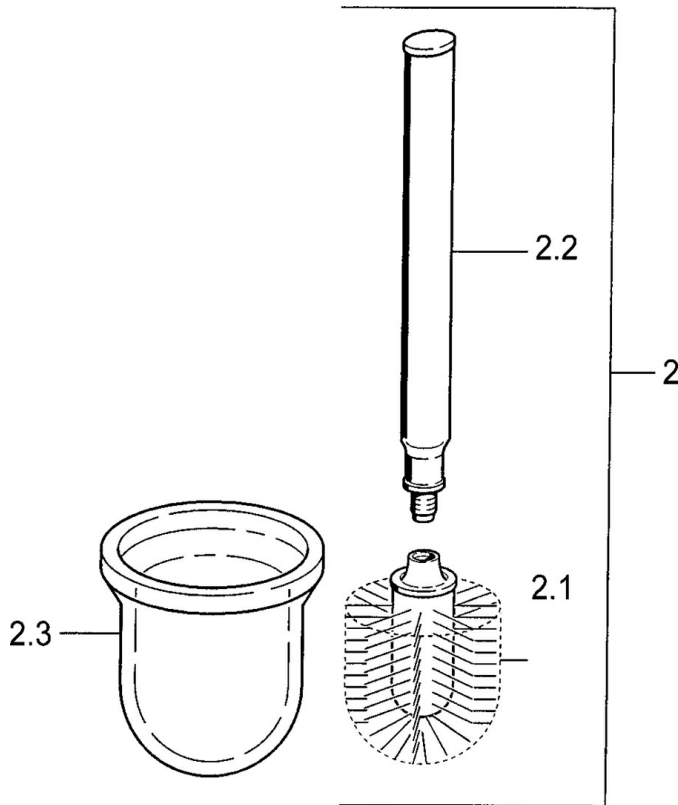

EAN: 4015474533714
static.hansa.com/0333090084

- Bathroom
- Accessories
- Wall mounted
- Black

Technical data

Spare parts

SP03330900

	Name	Code
2	WC brush and holder Discontinued	59911639
2	WC brush and holder Aranja Discontinued	59911652
2	WC brush and holder White Discontinued	59911649
2.1	Brush, M 12	59911637
2.3	Glass Glass/Mirror Discontinued	59911638