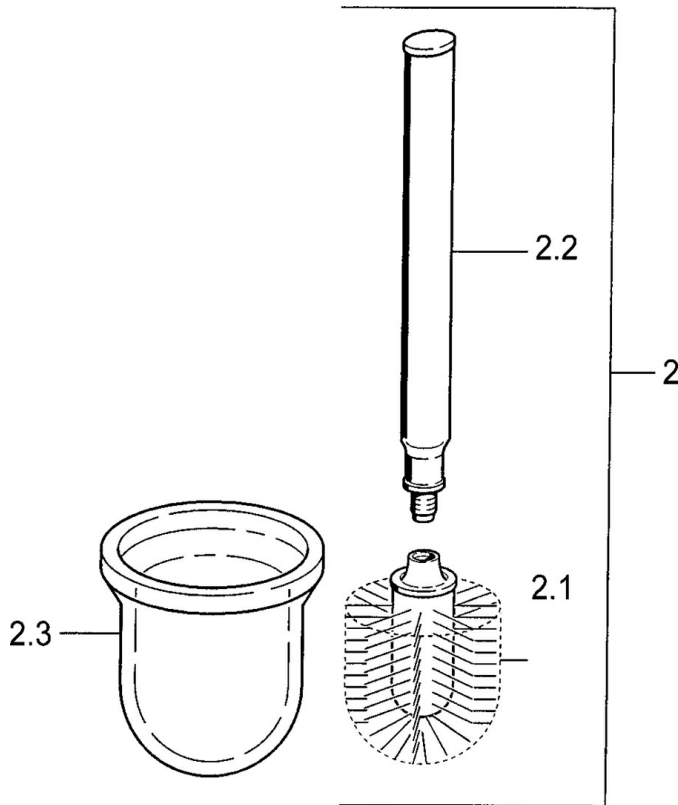

EAN: 4015474533684  
[static.hansa.com/0333090082](http://static.hansa.com/0333090082)

- Bathroom
- Accessories
- Wall mounted
- White

## Technical data

## Spare parts

### SP03330900

	Name	Code
2	WC brush and holder Discontinued	59911639
2	WC brush and holder Aranja Discontinued	59911652
2	WC brush and holder White Discontinued	59911649
2.1	Brush, M 12	59911637
2.3	Glass Glass/Mirror Discontinued	59911638