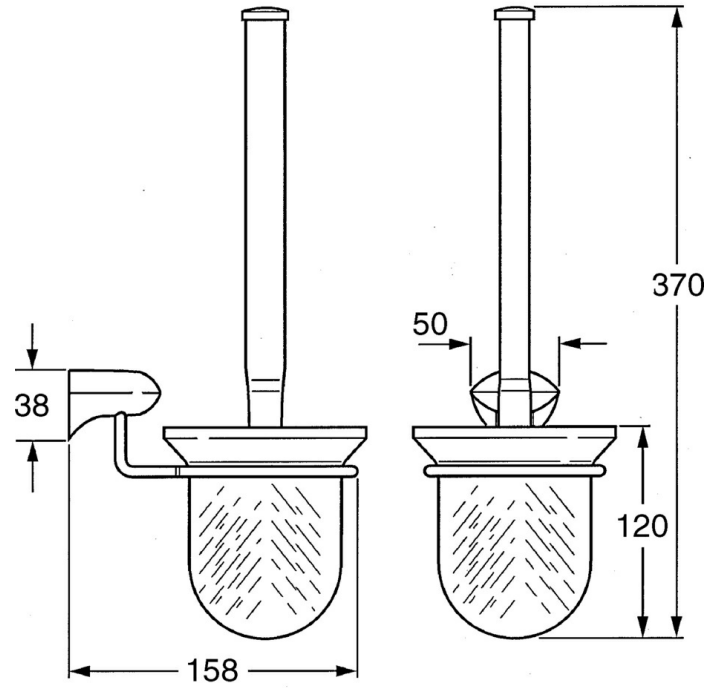

EAN: 4015474533684  
[static.hansa.com/0333090082](http://static.hansa.com/0333090082)

- Bathroom
- Accessories
- Wall mounted
- White

## Technical data

## Spare parts

### SP03330900

	Name	Code
2	WC brush and holder Discontinued	59911639
2	WC brush and holder Aranja Discontinued	59911652
2	WC brush and holder White Discontinued	59911649
2.1	Brush, M 12	59911637
2.3	Glass Glass/Mirror Discontinued	59911638