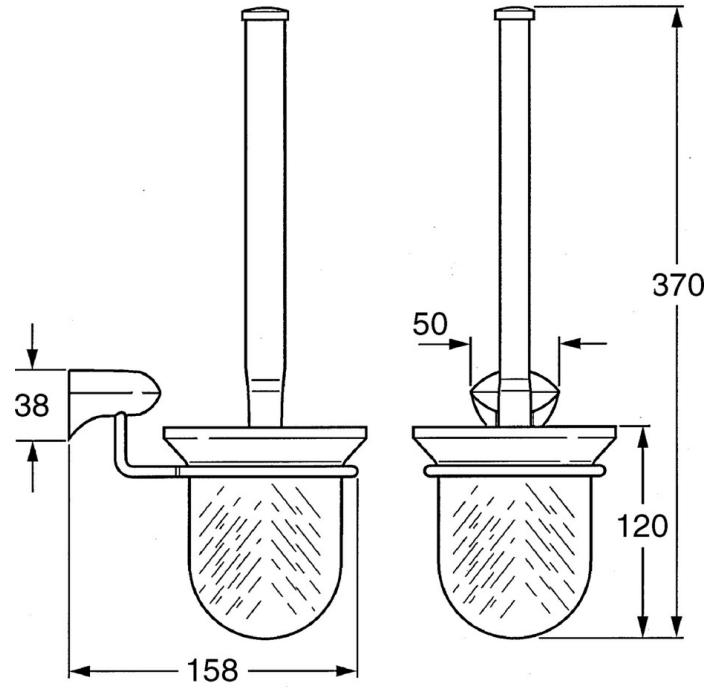

EAN: 4015474533776
static.hansa.com/0333090040

- Bathroom
- Accessories
- Wall mounted
- Aranja

Technical data

Spare parts

SP03330900

	Name	Code
2	WC brush and holder Discontinued	59911639
2	WC brush and holder Aranja Discontinued	59911652
2	WC brush and holder White Discontinued	59911649
2.1	Brush, M 12	59911637
2.3	Glass Glass/Mirror Discontinued	59911638