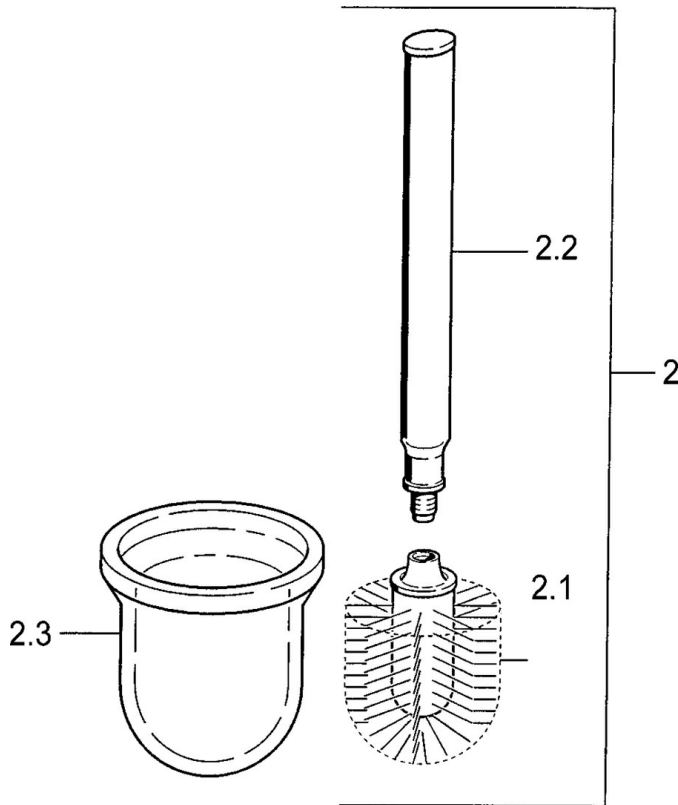

EAN: 4015474533776
static.hansa.com/0333090040

- Bathroom
- Accessories
- Wall mounted
- Aranja

Technical data

Spare parts

SP03330900

	Name	Code
2	WC brush and holder Discontinued	59911639
2	WC brush and holder Aranja Discontinued	59911652
2	WC brush and holder White Discontinued	59911649
2.1	Brush, M 12	59911637
2.3	Glass Glass/Mirror Discontinued	59911638