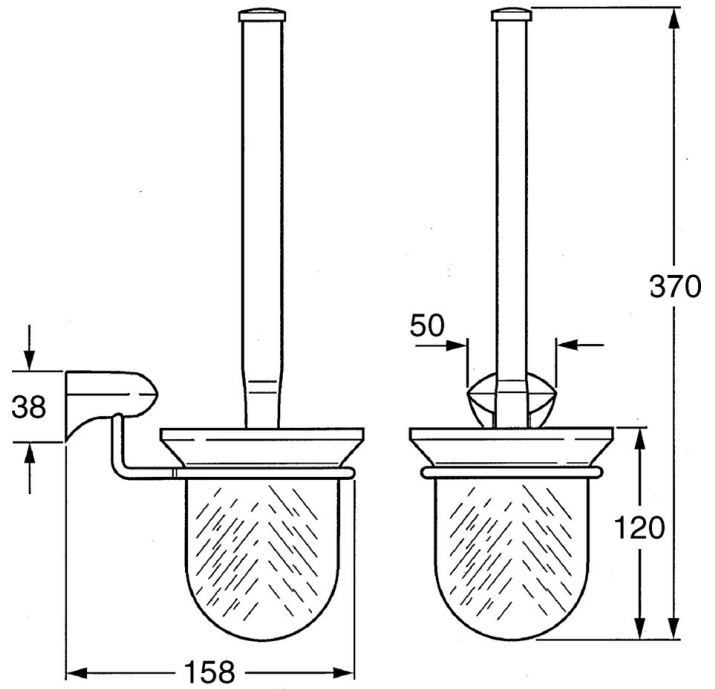

EAN: 4015474533547
static.hansa.com/03330900

- Bathroom
- Accessories
- Wall mounted
- Chrome

Technical data

Spare parts

SP03330900

	Name	Code
2	WC brush and holder Discontinued	59911639
2	WC brush and holder Aranja Discontinued	59911652
2	WC brush and holder White Discontinued	59911649
2.1	Brush, M 12	59911637
2.3	Glass Glass/Mirror Discontinued	59911638