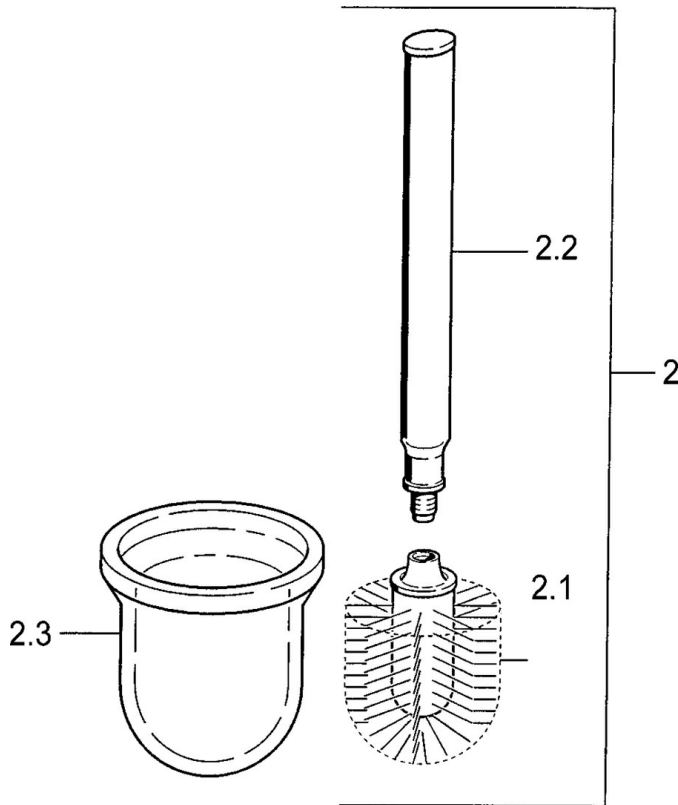

EAN: 4015474533547
static.hansa.com/03330900

- Bathroom
- Accessories
- Wall mounted
- Chrome

Technical data

Spare parts

SP03330900

	Name	Code
2	WC brush and holder Discontinued	59911639
2	WC brush and holder Aranja Discontinued	59911652
2	WC brush and holder White Discontinued	59911649
2.1	Brush, M 12	59911637
2.3	Glass Glass/Mirror Discontinued	59911638