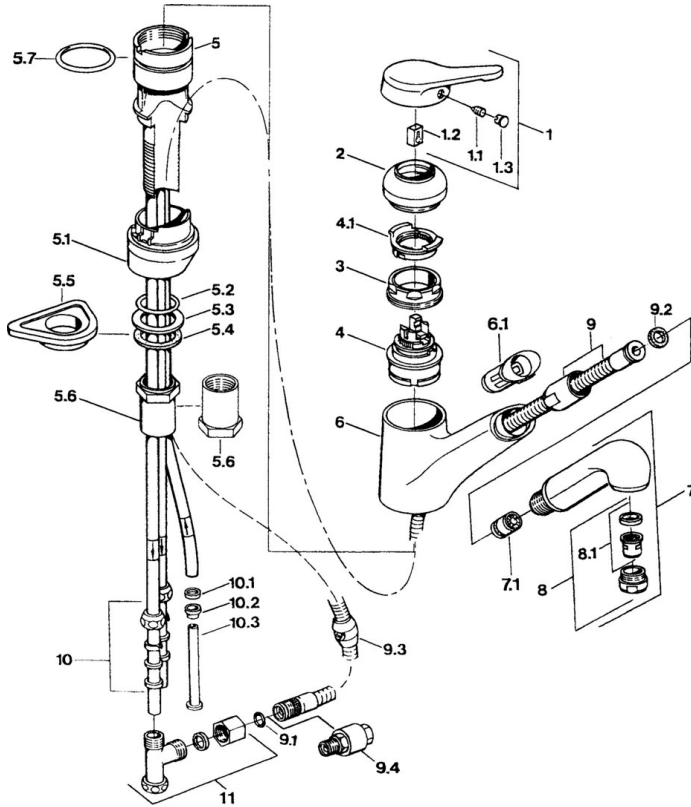

EAN: 4015474650664
static.hansa.com/03321131

- Kitchen
- Single-lever, Low pressure
- Deck mounted
- Chrome
- Laminar stream
- Single operating lever/handle, Hot/Cold symbols
- Non-return valve(s)
- Copper inlet pipes

Technical data

Technical properties

Hot water supply	max. +80°C
Working pressure	0.5-5 bar
Backflow prevention (EN1717)	EB
Material	Brass

Regulations

EN standard	EN 817
-------------	---------------

Spare parts

SP03321131

	Name	Code
1	Lever Discontinued	59910346
1.1	Screw, M5x8, SW2.5	59904755
1.2	Bushing	59904778
1.3	Plug, hot/cold	59906705
2	Covering cap Discontinued	59910329
3	Fixing screw, M50x1, SW45	59904890
4	Cartridge, 4.8 eco	59904601
5.1	Support ring Discontinued	59910384
5.2	O-ring, d 38x3.5	59910236
5.3	Gasket, 48x33.5x2	59902283
5.4	Bearing ring	59904893
5.5	Supporting plate	59910008
5.6	Screw, R1 Discontinued	59904894
5.6	Raising kit Discontinued	59902707
5.7	O-ring, 47.29x2.62 Discontinued	59906351
6	Spout Discontinued	59910391
6.1	Passing-through bushing Discontinued	59910630
7.1	Non-return valve	59905714
8	Aerator, M24x1 A, low pressure	59902692
8.1	Aerator, M22/24, ND	59901553
9	Hose, L=1500, G1/2-M14x1	59905067
9.1	O-ring, d 7.65x1.78	59902337
9.2	Gasket, 18.5/12x2 Discontinued	59905070
9.3	Counterbalance	59905891
9.4	Nipple Discontinued	59910801
10	Fitting nut	59904969
10.1	Sealing kit, 14.9x8.5x1	59902352
10.2	Sealing kit, 10x8	59902272
10.3	Hose	59902151
11	T-connector Discontinued	59910798
12	Hand shower Discontinued	59910401