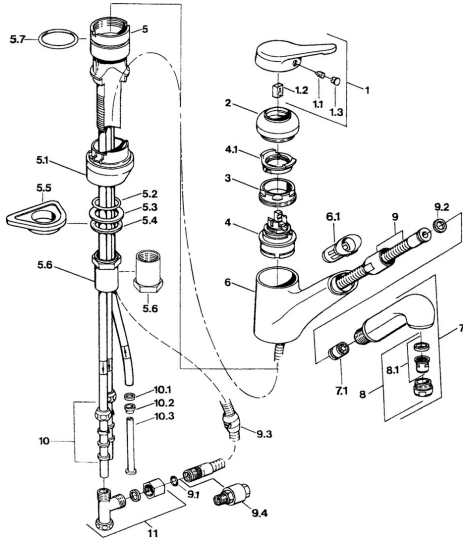

EAN: 4015474650664
static.hansa.com/03321131

- Kitchen
- Single-lever, Low pressure
- Deck mounted
- Chrome
- Laminar stream
- Single operating lever/handle, Hot/Cold symbols
- Non-return valve(s)
- Copper inlet pipes

Technical data

Technical properties

Hot water supply	max. +80°C
Working pressure	0.5-5 bar
Backflow prevention (EN1717)	EB
Material	Brass

Regulations

EN standard	EN 817
-------------	---------------

Spare parts

SP03321131

	Name	Code
1	Lever Discontinued	59910346
1.1	Screw, M5x8, SW2.5	59904755
1.2	Bushing	59904778
1.3	Plug, hot/cold	59906705
2	Covering cap Discontinued	59910329
3	Fixing screw, M50x1, SW45	59904890
4	Cartridge, 4.8 eco	59904601
5.1	Support ring Discontinued	59910384
5.2	O-ring, d 38x3.5	59910236
5.3	Gasket, 48x33.5x2	59902283
5.4	Bearing ring	59904893
5.5	Supporting plate	59910008
5.6	Screw, R1 Discontinued	59904894
5.6	Raising kit Discontinued	59902707
5.7	O-ring, 47.29x2.62 Discontinued	59906351
6	Spout Discontinued	59910391
6.1	Passing-through bushing Discontinued	59910630
7.1	Non-return valve	59905714
8	Aerator, M24x1 A, low pressure	59902692
8.1	Aerator, M22/24, ND	59901553
9	Hose, L=1500, G1/2-M14x1	59905067
9.1	O-ring, d 7.65x1.78	59902337
9.2	Gasket, 18.5/12x2 Discontinued	59905070
9.3	Counterbalance	59905891
9.4	Nipple Discontinued	59910801
10	Fitting nut	59904969
10.1	Sealing kit, 14.9x8.5x1	59902352
10.2	Sealing kit, 10x8	59902272
10.3	Hose	59902151
11	T-connector Discontinued	59910798
12	Hand shower Discontinued	59910401