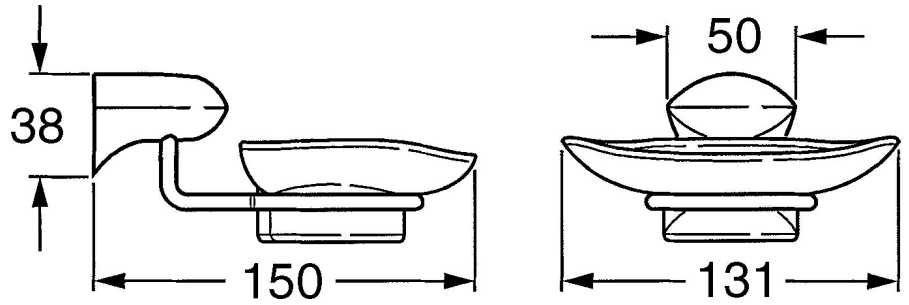

EAN: 4015474531970
static.hansa.com/0320090094

- Bathroom
- Accessories
- Wall mounted
- Edelmessing

Technical data

Spare parts

SP03200900

	Name	Code
5	1 Soap tray Discontinued	59911629
5	5 Fixing set Discontinued	59911646
N.I.	Ring Discontinued	59911755
N.I.	Wall bracket Discontinued	59912703