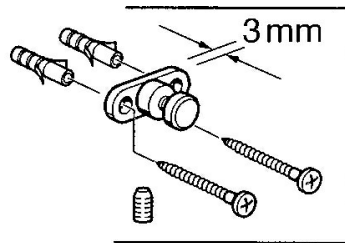

EAN: 4015474531970
static.hansa.com/0320090094

- Bathroom
- Accessories
- Wall mounted
- Edelmessing

Technical data

Spare parts

SP03200900

	Name	Code
5	1 Soap tray Discontinued	59911629
5	5 Fixing set Discontinued	59911646
N.I.	Ring Discontinued	59911755
N.I.	Wall bracket Discontinued	59912703