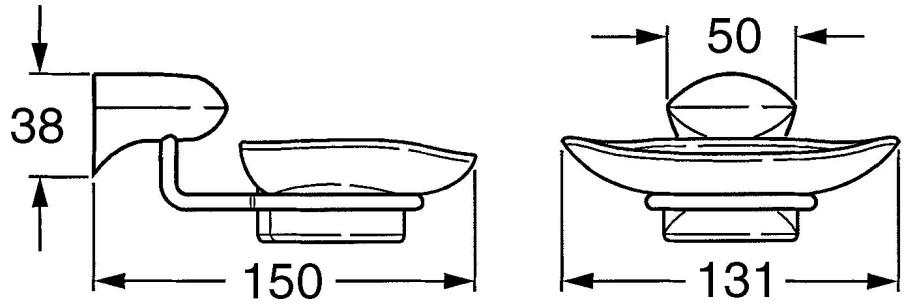

EAN: 4015474531871
static.hansa.com/0320090092

- Bathroom
- Wall mounted
- Accessories

Technical data

Spare parts

SP03200900

	Name	Code
1	Soap tray Discontinued	59911629
5	Fixing set Discontinued	59911646
N.I.	Ring Discontinued	59911755
N.I.	Wall bracket Discontinued	59912703