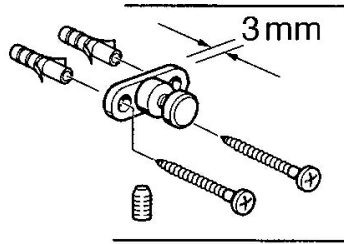

EAN: 4015474531871
static.hansa.com/0320090092

- Bathroom
- Wall mounted
- Accessories

Technical data

Spare parts

SP03200900

	Name	Code
1	Soap tray Discontinued	59911629
5	Fixing set Discontinued	59911646
N.I.	Ring Discontinued	59911755
N.I.	Wall bracket Discontinued	59912703