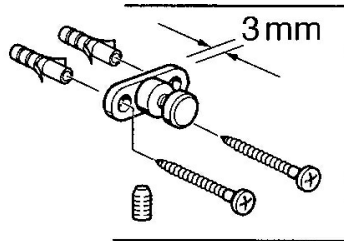

EAN: 4015474531949
static.hansa.com/0320090082

- Bathroom
- Accessories
- Wall mounted
- White

Technical data

Spare parts

SP03200900

	Name	Code
1	Soap tray Discontinued	59911629
5	Fixing set Discontinued	59911646
N.I.	Ring Discontinued	59911755
N.I.	Wall bracket Discontinued	59912703