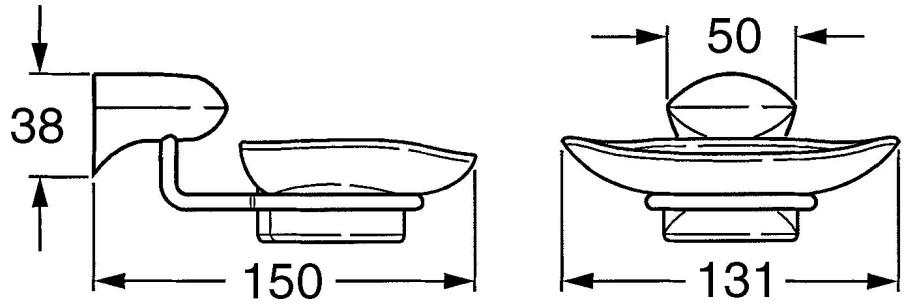

EAN: 4015474531949
static.hansa.com/0320090082

- Bathroom
- Accessories
- Wall mounted
- White

Technical data

Spare parts

SP03200900

	Name	Code
1	Soap tray Discontinued	59911629
5	Fixing set Discontinued	59911646
N.I.	Ring Discontinued	59911755
N.I.	Wall bracket Discontinued	59912703