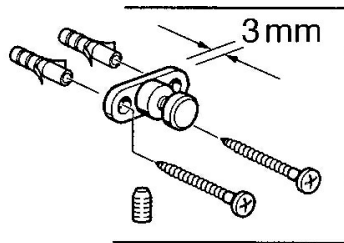

EAN: 4015474531994
static.hansa.com/0320090040

- Bathroom
- Accessories
- Wall mounted
- Aranja

Technical data

Spare parts

SP03200900

	Name	Code
1	Soap tray Discontinued	59911629
5	Fixing set Discontinued	59911646
N.I.	Ring Discontinued	59911755
N.I.	Wall bracket Discontinued	59912703