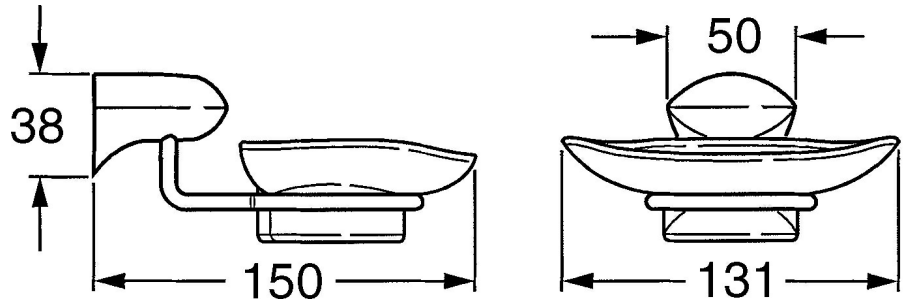

EAN: 4015474531994
static.hansa.com/0320090040

- Bathroom
- Accessories
- Wall mounted
- Aranja

Technical data

Spare parts

SP03200900

	Name	Code
1	Soap tray Discontinued	59911629
5	Fixing set Discontinued	59911646
N.I.	Ring Discontinued	59911755
N.I.	Wall bracket Discontinued	59912703