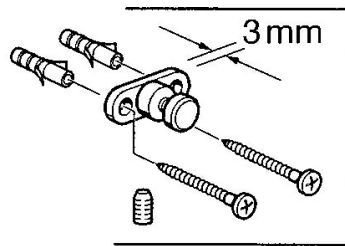

#### SP03200900

	Name	Code
1	Soap tray Discontinued	59911629
5	Fixing set Discontinued	59911646
N.I.	Ring Discontinued	59911755
N.I.	Wall bracket Discontinued	59912703