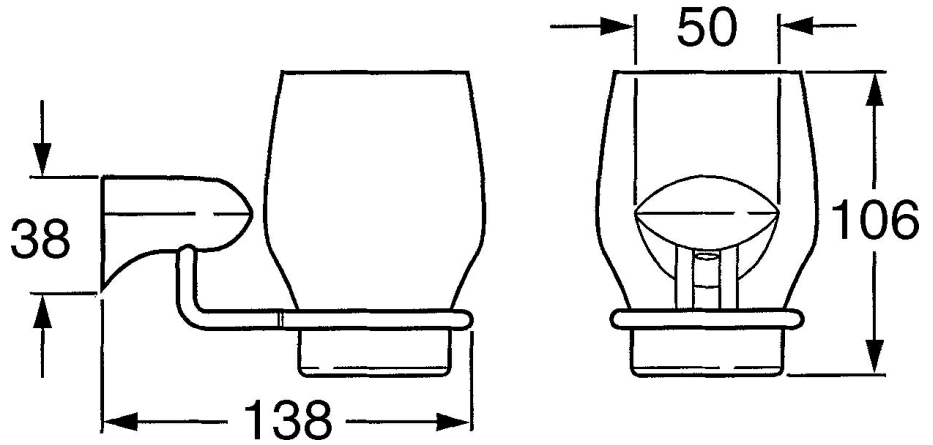

EAN: 4015474531819
static.hansa.com/0319090094

- Bathroom
- Accessories
- Wall mounted
- Edelmessing

Technical data

Spare parts

SP03190900

	Name	Code
2	Glass Transparent Discontinued	59911627
5	Fixing set Discontinued	59911646