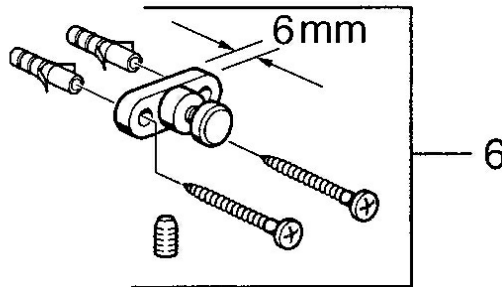

EAN: 4015474531819
static.hansa.com/0319090094

- Bathroom
- Accessories
- Wall mounted
- Edelmessing

Technical data

Spare parts

SP03190900

	Name	Code
2	Glass Transparent Discontinued	59911627
5	Fixing set Discontinued	59911646