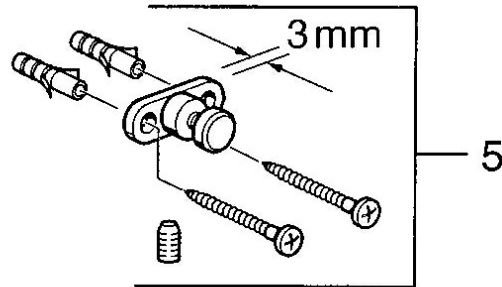

EAN: 4015474531819
static.hansa.com/0319090094

- Bathroom
- Accessories
- Wall mounted
- Edelmessing

Technical data

Spare parts

SP03190900

	Name	Code
2	Glass Transparent Discontinued	59911627
5	Fixing set Discontinued	59911646