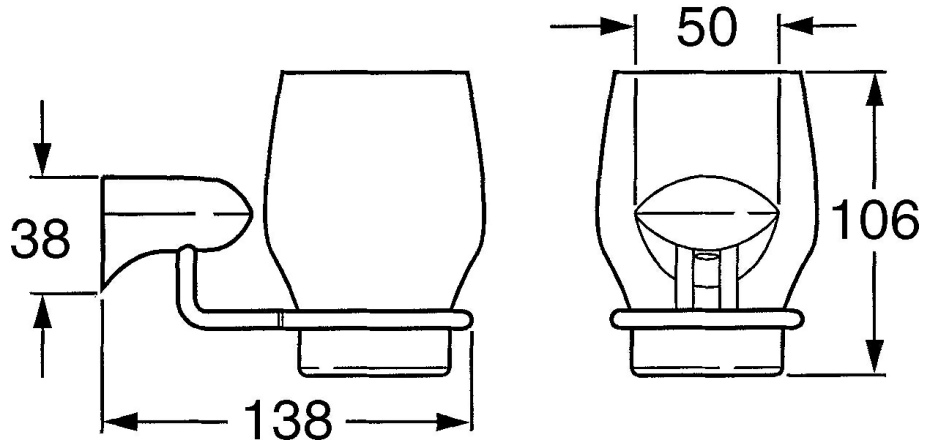

EAN: 4015474531789
static.hansa.com/0319090082

- Bathroom
- Accessories
- Wall mounted
- White

Technical data

Spare parts

SP03190900

	Name	Code
2	Glass Transparent Discontinued	59911627
5	Fixing set Discontinued	59911646