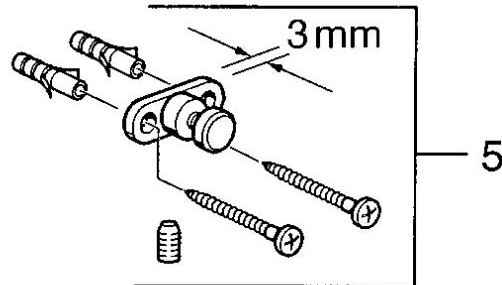

EAN: 4015474531789
static.hansa.com/0319090082

- Bathroom
- Accessories
- Wall mounted
- White

Technical data

Spare parts

SP03190900

	Name	Code
2	Glass Transparent Discontinued	59911627
5	Fixing set Discontinued	59911646