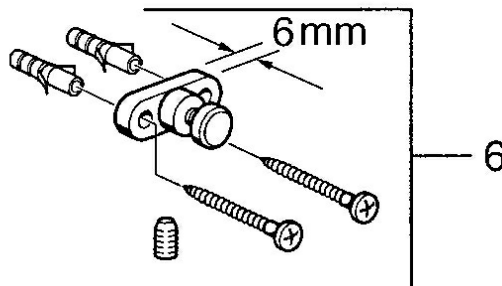

EAN: 4015474531789
static.hansa.com/0319090082

- Bathroom
- Accessories
- Wall mounted
- White

Technical data

Spare parts

SP03190900

	Name	Code
2	Glass Transparent Discontinued	59911627
5	Fixing set Discontinued	59911646