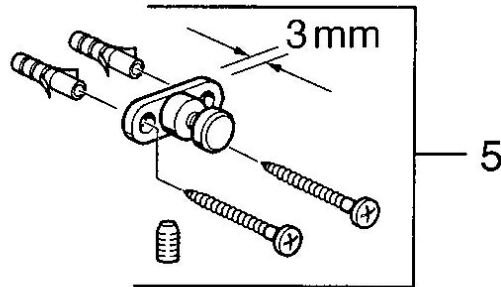

EAN: 4015474531840
static.hansa.com/0319090040

- Bathroom
- Accessories
- Wall mounted
- Aranja

Technical data

Spare parts

SP03190900

	Name	Code
2	Glass Transparent Discontinued	59911627
5	Fixing set Discontinued	59911646