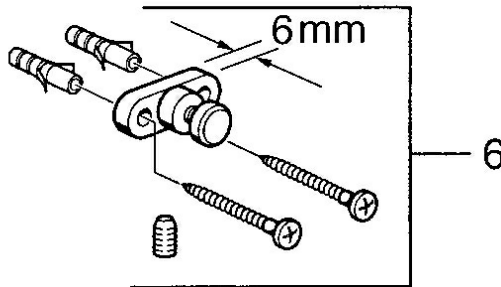

EAN: 4015474531840
static.hansa.com/0319090040

- Bathroom
- Accessories
- Wall mounted
- Aranja

Technical data

Spare parts

SP03190900

	Name	Code
2	Glass Transparent Discontinued	59911627
5	Fixing set Discontinued	59911646