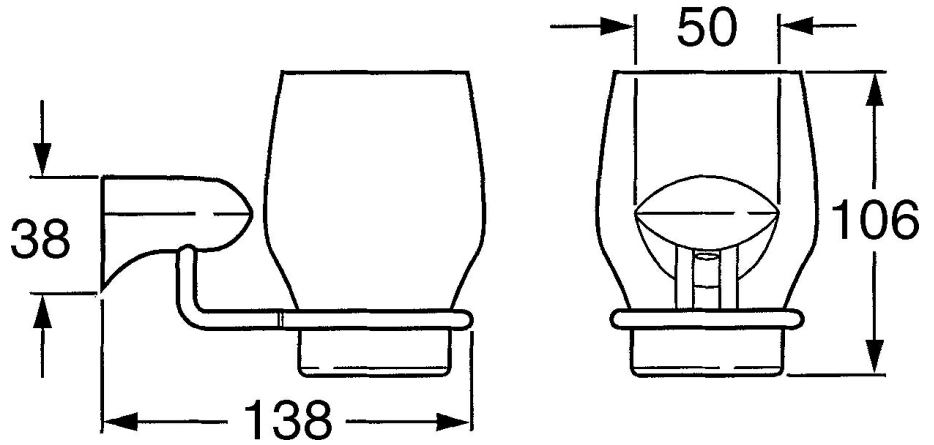

EAN: 4015474531840
static.hansa.com/0319090040

- Bathroom
- Accessories
- Wall mounted
- Aranja

Technical data

Spare parts

SP03190900

	Name	Code
2	Glass Transparent Discontinued	59911627
5	Fixing set Discontinued	59911646