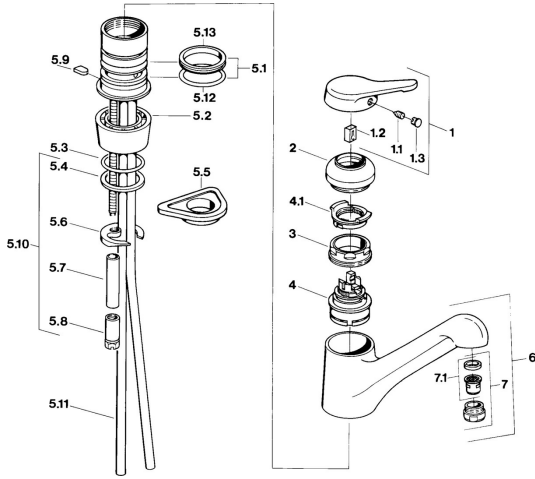

EAN: 4015474604261
static.hansa.com/0314210193

- Kitchen
- Single-lever
- Deck mounted
- Single operating lever/handle, Hot/Cold symbols
- Copper inlet pipes

Technical data

Technical properties

Hot water supply	max. +80°C
Working pressure	0.5-10 bar
Material	Brass

Regulations

EN standard	EN 817
-------------	---------------

Spare parts

SP03142101

	Name	Code
1	Lever Discontinued	59910346
1.1	Screw, M5x8, SW2.5	59904755
1.2	Bushing	59904778
1.3	Plug, hot/cold	59906705
2	Covering cap Edelmessing Discontinued	59910334
2	Covering cap Discontinued	59910329
3	Fixing screw, M50x1, SW45	59904890
4	Cartridge, 4.8 eco	59904601
4.1	Hot water limiter	59904759
5.1	Sealing kit	59904891
5.2	Socket Discontinued	59910335
5.3	O-ring, d 38x3.5	59910236
5.4	Gasket, 48x33.5x2	59902283
5.5	Supporting plate	59910008
5.6	Fixing plate	59904765
5.8	Screw, M8x1, SW13	59904766
5.9	Retainer Discontinued	59905690
5.10	Fixing set	59910749
5.11	Flexible pipe, L=430, G3/8-M10x1	59912515
5.11	Coupling pipe Discontinued	59910629
5.12	O-ring, 47.22x3.53 Discontinued	59911386
5.13	Gasket, 40.3x6	59911387
6	Spout Discontinued	59910340
7	Aerator, M24x1 STD CC A Edelmessing Discontinued	59906580
7	Aerator, M24x1 Mocha Discontinued	59904998
7	Aerator, M24x1 STD HC A	59902366
7	Aerator, M24x1 A White Discontinued	59905419
7.1	Aerator, M22/24 A	59902081