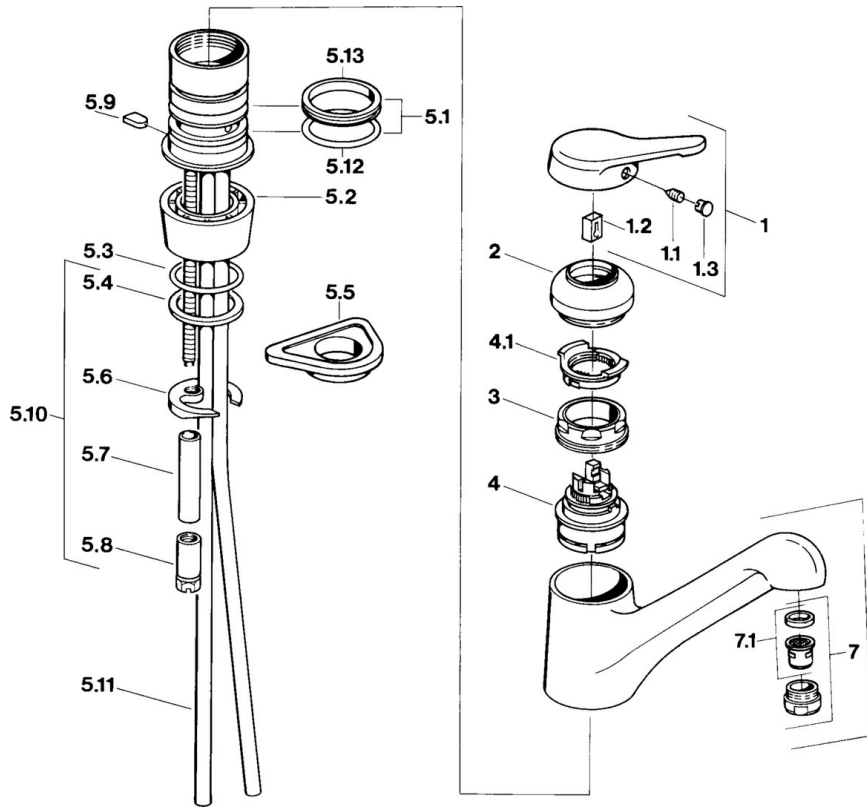

EAN: 4015474604261
static.hansa.com/0314210193

- Kitchen
- Single-lever
- Deck mounted
- Single operating lever/handle, Hot/Cold symbols
- Copper inlet pipes

Technical data

Technical properties

Hot water supply	max. +80°C
Working pressure	0.5-10 bar
Material	Brass

Regulations

EN standard	EN 817
-------------	---------------

Spare parts

SP03142101

	Name	Code
1	Lever Discontinued	59910346
1.1	Screw, M5x8, SW2.5	59904755
1.2	Bushing	59904778
1.3	Plug, hot/cold	59906705
2	Covering cap Edelmessing Discontinued	59910334
2	Covering cap Discontinued	59910329
3	Fixing screw, M50x1, SW45	59904890
4	Cartridge, 4.8 eco	59904601
4.1	Hot water limiter	59904759
5.1	Sealing kit	59904891
5.2	Socket Discontinued	59910335
5.3	O-ring, d 38x3.5	59910236
5.4	Gasket, 48x33.5x2	59902283
5.5	Supporting plate	59910008
5.6	Fixing plate	59904765
5.8	Screw, M8x1, SW13	59904766
5.9	Retainer Discontinued	59905690
5.10	Fixing set	59910749
5.11	Flexible pipe, L=430, G3/8-M10x1	59912515
5.11	Coupling pipe Discontinued	59910629
5.12	O-ring, 47.22x3.53 Discontinued	59911386
5.13	Gasket, 40.3x6	59911387
6	Spout Discontinued	59910340
7	Aerator, M24x1 STD CC A Edelmessing Discontinued	59906580
7	Aerator, M24x1 Mocha Discontinued	59904998
7	Aerator, M24x1 STD HC A	59902366
7	Aerator, M24x1 A White Discontinued	59905419
7.1	Aerator, M22/24 A	59902081