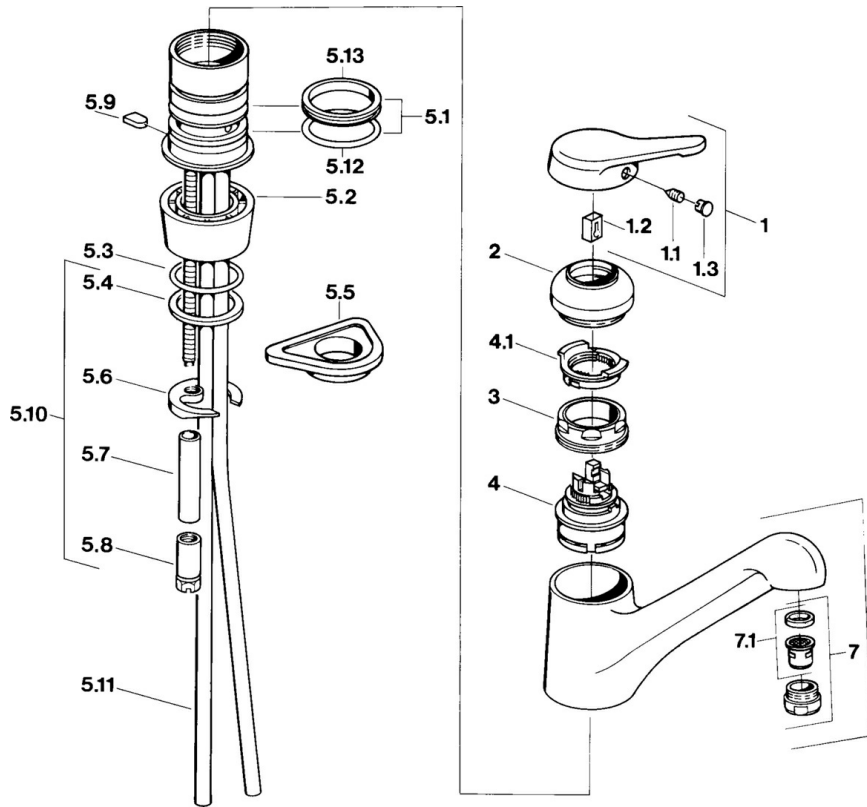

EAN: 4015474604209  
[static.hansa.com/03142101](http://static.hansa.com/03142101)

- Kitchen
- Single-lever
- Deck mounted

- Chrome
- Single operating lever/handle, Hot/Cold symbols
- Copper inlet pipes

## Technical data

### Technical properties

Hot water supply	<b>max. +80°C</b>
Working pressure	<b>0.5-10 bar</b>
Material	<b>Brass</b>

### SP03142101

	Name	Code
1	Lever Discontinued	59910346
1.1	Screw, M5x8, SW2.5	59904755
1.2	Bushing	59904778
1.3	Plug, hot/cold	59906705
2	Covering cap Edelmessing Discontinued	59910334
2	Covering cap Discontinued	59910329
3	Fixing screw, M50x1, SW45	59904890
4	Cartridge, 4.8 eco	59904601
4.1	Hot water limiter	59904759
5.1	Sealing kit	59904891
5.2	Socket Discontinued	59910335
5.3	O-ring, d 38x3.5	59910236
5.4	Gasket, 48x33.5x2	59902283
5.5	Supporting plate	59910008
5.6	Fixing plate	59904765
5.8	Screw, M8x1, SW13	59904766
5.9	Retainer Discontinued	59905690
5.10	Fixing set	59910749
5.11	Flexible pipe, L=430, G3/8-M10x1	59912515
5.11	Coupling pipe Discontinued	59910629
5.12	O-ring, 47.22x3.53 Discontinued	59911386
5.13	Gasket, 40.3x6	59911387
6	Spout Discontinued	59910340
7	Aerator, M24x1 STD CC A Edelmessing Discontinued	59906580
7	Aerator, M24x1 Mocha Discontinued	59904998
7	Aerator, M24x1 STD HC A	59902366
7	Aerator, M24x1 A White Discontinued	59905419
7.1	Aerator, M22/24 A	59902081