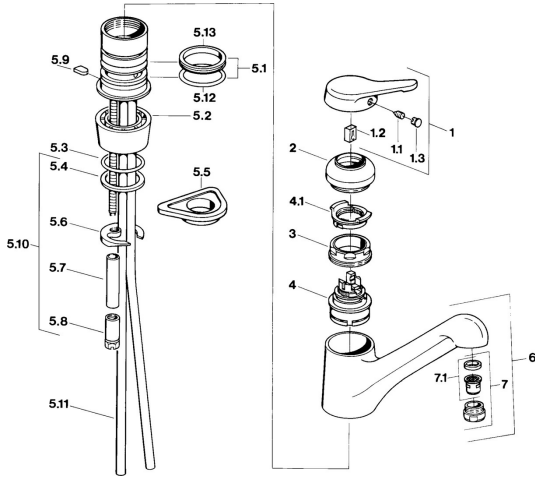

EAN: 4015474604209  
[static.hansa.com/03142101](http://static.hansa.com/03142101)

- Kitchen
- Single-lever
- Deck mounted

- Chrome
- Single operating lever/handle, Hot/Cold symbols
- Copper inlet pipes

### Technical properties

Hot water supply	<b>max. +80°C</b>
Working pressure	<b>0.5-10 bar</b>
Material	<b>Brass</b>

## Spare parts

### SP03142101

	Name	Code
1	Lever Discontinued	59910346
1.1	Screw, M5x8, SW2.5	59904755
1.2	Bushing	59904778
1.3	Plug, hot/cold	59906705
2	Covering cap Edelmessing Discontinued	59910334
2	Covering cap Discontinued	59910329
3	Fixing screw, M50x1, SW45	59904890
4	Cartridge, 4.8 eco	59904601
4.1	Hot water limiter	59904759
5.1	Sealing kit	59904891
5.2	Socket Discontinued	59910335
5.3	O-ring, d 38x3.5	59910236
5.4	Gasket, 48x33.5x2	59902283
5.5	Supporting plate	59910008
5.6	Fixing plate	59904765
5.8	Screw, M8x1, SW13	59904766
5.9	Retainer Discontinued	59905690
5.10	Fixing set	59910749
5.11	Flexible pipe, L=430, G3/8-M10x1	59912515
5.11	Coupling pipe Discontinued	59910629
5.12	O-ring, 47.22x3.53 Discontinued	59911386
5.13	Gasket, 40.3x6	59911387
6	Spout Discontinued	59910340
7	Aerator, M24x1 STD CC A Edelmessing Discontinued	59906580
7	Aerator, M24x1 Mocha Discontinued	59904998
7	Aerator, M24x1 STD HC A	59902366
7	Aerator, M24x1 A White Discontinued	59905419
7.1	Aerator, M22/24 A	59902081