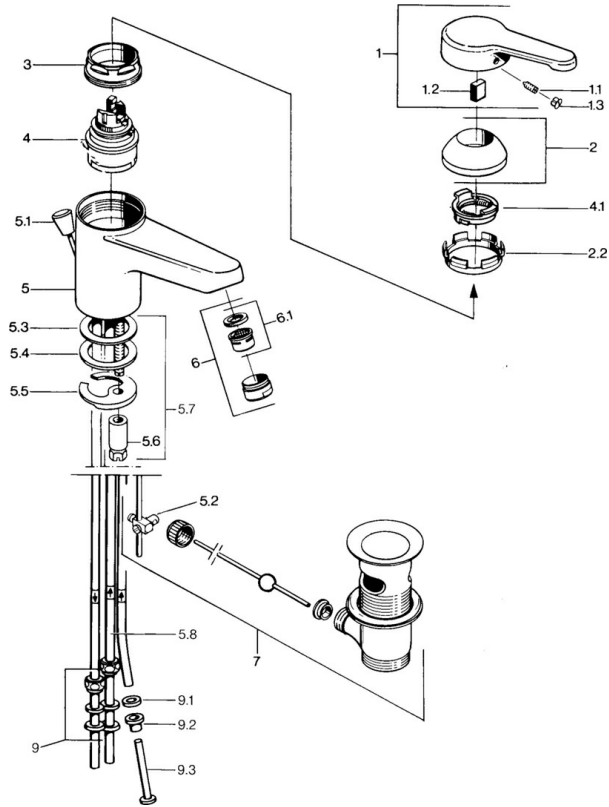

EAN: 4015474595286  
[static.hansa.com/0313110194](http://static.hansa.com/0313110194)

- Washbasin
- Single-lever, Low pressure
- Deck mounted
- Edelmessing
- Fixed spout
- Laminar stream
- Single operating lever/handle, Hot/Cold symbols
- Pop-up waste with draw-rod
- Copper inlet pipes

## Technical data

### Technical properties

DN-size (nominal dimension)	<b>DN15</b>
Hot water supply	<b>max. +80°C</b>
Working pressure	<b>0.5-5 bar</b>
Connection size	<b>Ø 8 mm</b>
Projection	<b>124 mm</b>
Material	<b>Brass</b>

### SP03131101

	Name	Code
1	Lever, L=99 mm, (-2011)	59913768
1.1	Screw, M5x8, SW2.5	59904755
1.2	Bushing	59904778
1.3	Plug, hot/cold	59906705
2	Covering cap	59906563
2.2	Fixing sleeve	59906695
3	Eye screw, M50x1, SW45	59904775
4	Cartridge, 4.8 eco	59904601
4.1	Hot water limiter	59904759
5.2	Swivel joint	59904624
5.3	O-ring, 42x3.5	59904764
5.4	Gasket, 48x33.5x2	59902283
5.5	Fixing plate	59904765
5.6	Screw, M8x1, SW13	59904766
5.7	Fixing set	59910749
6	Aerator, M24x1 A, low pressure	59902692
6	Aerator, M24x1 White	59905527
6.1	Aerator, M22/24, ND	59901553
7	Pop-up waste	59904620
7	Pop-up waste Edelmessing Discontinued	59906734
9	Fitting nut	59904969
9.1	Sealing kit, 14.9x8.5x1	59902352
9.2	Sealing kit, 10x8	59902272
9.3	Hose	59902151
N.I.	Washer with chain holder	59902219
N.I.	Plug	59906910