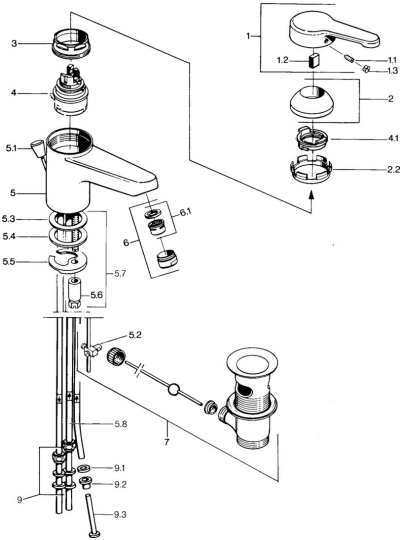

EAN: 4015474595286  
[static.hansa.com/0313110194](http://static.hansa.com/0313110194)

- Washbasin
- Single-lever, Low pressure
- Deck mounted
- Edelmessing
- Fixed spout
- Laminar stream
- Single operating lever/handle, Hot/Cold symbols
- Pop-up waste with draw-rod
- Copper inlet pipes

### Technical properties

DN-size (nominal dimension)	<b>DN15</b>
Hot water supply	<b>max. +80°C</b>
Working pressure	<b>0.5-5 bar</b>
Connection size	<b>Ø 8 mm</b>
Projection	<b>124 mm</b>
Material	<b>Brass</b>

## Spare parts

### SP03131101

	Name	Code
1	Lever, L=99 mm, (-2011)	59913768
1.1	Screw, M5x8, SW2.5	59904755
1.2	Bushing	59904778
1.3	Plug, hot/cold	59906705
2	Covering cap	59906563
2.2	Fixing sleeve	59906695
3	Eye screw, M50x1, SW45	59904775
4	Cartridge, 4.8 eco	59904601
4.1	Hot water limiter	59904759
5.2	Swivel joint	59904624
5.3	O-ring, 42x3.5	59904764
5.4	Gasket, 48x33.5x2	59902283
5.5	Fixing plate	59904765
5.6	Screw, M8x1, SW13	59904766
5.7	Fixing set	59910749
6	Aerator, M24x1 A, low pressure	59902692
6	Aerator, M24x1 White	59905527
6.1	Aerator, M22/24, ND	59901553
7	Pop-up waste	59904620
7	Pop-up waste Edelmessing Discontinued	59906734
9	Fitting nut	59904969
9.1	Sealing kit, 14.9x8.5x1	59902352
9.2	Sealing kit, 10x8	59902272
9.3	Hose	59902151
N.I.	Washer with chain holder	59902219
N.I.	Plug	59906910