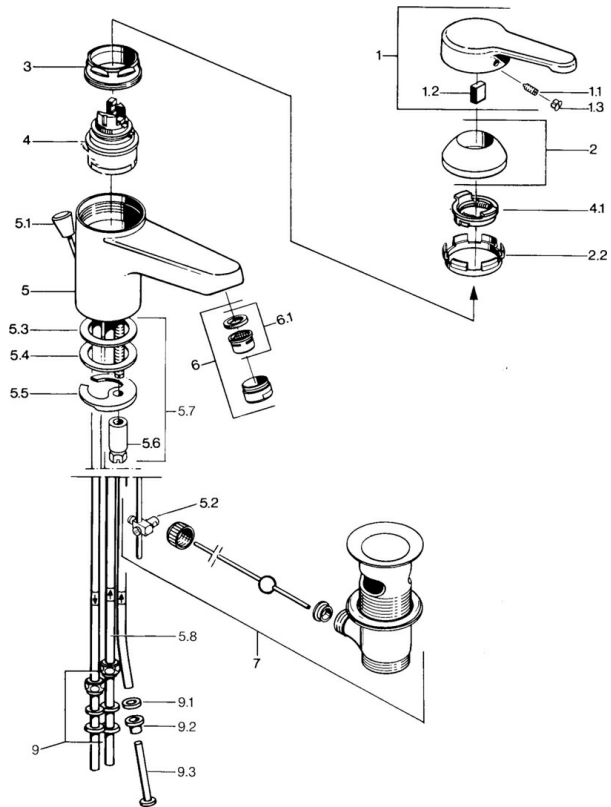

EAN: 4015474595323
static.hansa.com/0313110193

- Washbasin
- Single-lever, Low pressure
- Deck mounted
- Fixed spout
- Laminar stream
- Single operating lever/handle, Hot/Cold symbols
- Pop-up waste with draw-rod
- Copper inlet pipes

Technical data

Technical properties

DN-size (nominal dimension)	DN15
Hot water supply	max. +80°C
Working pressure	0.5-5 bar
Connection size	Ø 8 mm
Projection	124 mm
Material	Brass

Regulations

EN standard	EN 817
-------------	---------------

Spare parts

SP03131101

	Name	Code
1	Lever, L=99 mm, (-2011)	59913768
1.1	Screw, M5x8, SW2.5	59904755
1.2	Bushing	59904778
1.3	Plug, hot/cold	59906705
2	Covering cap	59906563
2.2	Fixing sleeve	59906695
3	Eye screw, M50x1, SW45	59904775
4	Cartridge, 4.8 eco	59904601
4.1	Hot water limiter	59904759
5.2	Swivel joint	59904624
5.3	O-ring, 42x3.5	59904764
5.4	Gasket, 48x33.5x2	59902283
5.5	Fixing plate	59904765
5.6	Screw, M8x1, SW13	59904766
5.7	Fixing set	59910749
6	Aerator, M24x1 A, low pressure	59902692
6	Aerator, M24x1 White	59905527
6.1	Aerator, M22/24, ND	59901553
7	Pop-up waste	59904620
7	Pop-up waste Edelmessing Discontinued	59906734
9	Fitting nut	59904969
9.1	Sealing kit, 14.9x8.5x1	59902352
9.2	Sealing kit, 10x8	59902272
9.3	Hose	59902151
N.I.	Washer with chain holder	59902219
N.I.	Plug	59906910