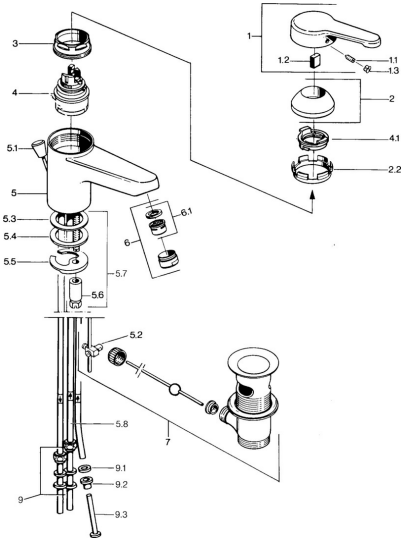

EAN: 4015474595323
static.hansa.com/0313110193

- Washbasin
- Single-lever, Low pressure
- Deck mounted
- Fixed spout
- Laminar stream
- Single operating lever/handle, Hot/Cold symbols
- Pop-up waste with draw-rod
- Copper inlet pipes

Technical data

Technical properties

DN-size (nominal dimension)	DN15
Hot water supply	max. +80°C
Working pressure	0.5-5 bar
Connection size	Ø 8 mm
Projection	124 mm
Material	Brass

Regulations

EN standard	EN 817
-------------	---------------

Spare parts

SP03131101

	Name	Code
1	Lever, L=99 mm, (-2011)	59913768
1.1	Screw, M5x8, SW2.5	59904755
1.2	Bushing	59904778
1.3	Plug, hot/cold	59906705
2	Covering cap	59906563
2.2	Fixing sleeve	59906695
3	Eye screw, M50x1, SW45	59904775
4	Cartridge, 4.8 eco	59904601
4.1	Hot water limiter	59904759
5.2	Swivel joint	59904624
5.3	O-ring, 42x3.5	59904764
5.4	Gasket, 48x33.5x2	59902283
5.5	Fixing plate	59904765
5.6	Screw, M8x1, SW13	59904766
5.7	Fixing set	59910749
6	Aerator, M24x1 A, low pressure	59902692
6	Aerator, M24x1 White	59905527
6.1	Aerator, M22/24, ND	59901553
7	Pop-up waste	59904620
7	Pop-up waste Edelmessing Discontinued	59906734
9	Fitting nut	59904969
9.1	Sealing kit, 14.9x8.5x1	59902352
9.2	Sealing kit, 10x8	59902272
9.3	Hose	59902151
N.I.	Washer with chain holder	59902219
N.I.	Plug	59906910