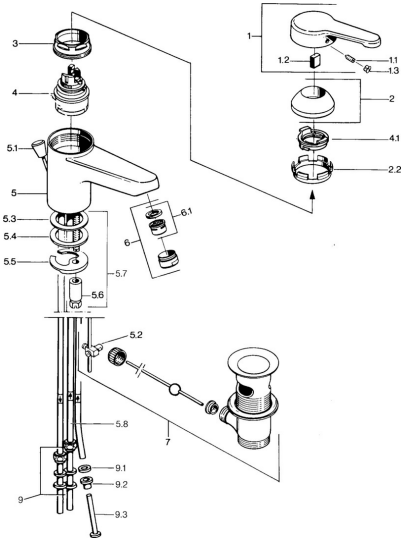

EAN: 4015474579514
static.hansa.com/0313110182

- Washbasin
- Single-lever, Low pressure
- Deck mounted
- White
- Fixed spout
- Laminar stream
- Single operating lever/handle, Hot/Cold symbols
- Pop-up waste with draw-rod
- Copper inlet pipes

Technical data

Technical properties

DN-size (nominal dimension)	DN15
Hot water supply	max. +80°C
Working pressure	0.5-5 bar
Connection size	Ø 8 mm
Projection	124 mm
Material	Brass

Regulations

EN standard	EN 817
-------------	---------------

Spare parts

SP03131101

	Name	Code
1	Lever, L=99 mm, (-2011)	59913768
1.1	Screw, M5x8, SW2.5	59904755
1.2	Bushing	59904778
1.3	Plug, hot/cold	59906705
2	Covering cap	59906563
2.2	Fixing sleeve	59906695
3	Eye screw, M50x1, SW45	59904775
4	Cartridge, 4.8 eco	59904601
4.1	Hot water limiter	59904759
5.2	Swivel joint	59904624
5.3	O-ring, 42x3.5	59904764
5.4	Gasket, 48x33.5x2	59902283
5.5	Fixing plate	59904765
5.6	Screw, M8x1, SW13	59904766
5.7	Fixing set	59910749
6	Aerator, M24x1 A, low pressure	59902692
6	Aerator, M24x1 White	59905527
6.1	Aerator, M22/24, ND	59901553
7	Pop-up waste	59904620
7	Pop-up waste Edelmessing Discontinued	59906734
9	Fitting nut	59904969
9.1	Sealing kit, 14.9x8.5x1	59902352
9.2	Sealing kit, 10x8	59902272
9.3	Hose	59902151
N.I.	Washer with chain holder	59902219
N.I.	Plug	59906910