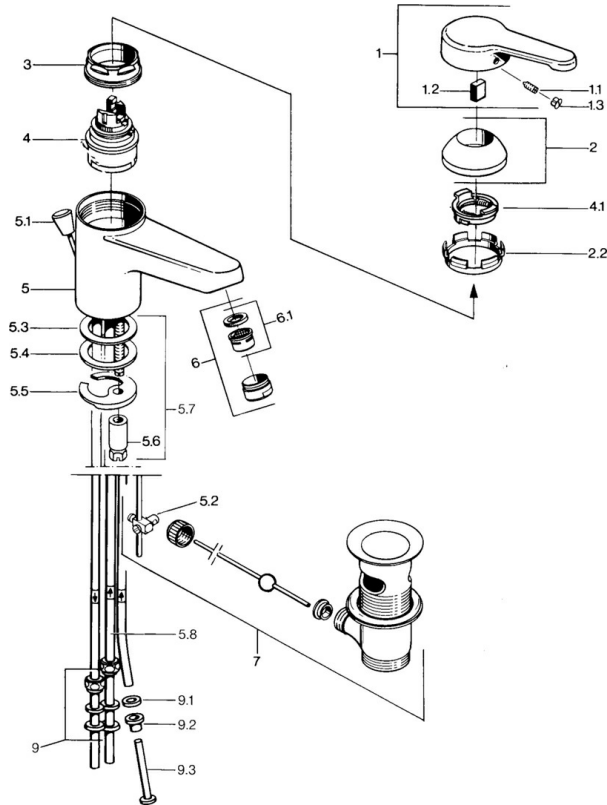

EAN: 4015474579514
static.hansa.com/0313110182

- Washbasin
- Single-lever, Low pressure
- Deck mounted
- White
- Fixed spout
- Laminar stream
- Single operating lever/handle, Hot/Cold symbols
- Pop-up waste with draw-rod
- Copper inlet pipes

Technical data

Technical properties

DN-size (nominal dimension)	DN15
Hot water supply	max. +80°C
Working pressure	0.5-5 bar
Connection size	Ø 8 mm
Projection	124 mm
Material	Brass

Regulations

EN standard	EN 817
-------------	---------------

Spare parts

SP03131101

	Name	Code
1	Lever, L=99 mm, (-2011)	59913768
1.1	Screw, M5x8, SW2.5	59904755
1.2	Bushing	59904778
1.3	Plug, hot/cold	59906705
2	Covering cap	59906563
2.2	Fixing sleeve	59906695
3	Eye screw, M50x1, SW45	59904775
4	Cartridge, 4.8 eco	59904601
4.1	Hot water limiter	59904759
5.2	Swivel joint	59904624
5.3	O-ring, 42x3.5	59904764
5.4	Gasket, 48x33.5x2	59902283
5.5	Fixing plate	59904765
5.6	Screw, M8x1, SW13	59904766
5.7	Fixing set	59910749
6	Aerator, M24x1 A, low pressure	59902692
6	Aerator, M24x1 White	59905527
6.1	Aerator, M22/24, ND	59901553
7	Pop-up waste	59904620
7	Pop-up waste Edelmessing Discontinued	59906734
9	Fitting nut	59904969
9.1	Sealing kit, 14.9x8.5x1	59902352
9.2	Sealing kit, 10x8	59902272
9.3	Hose	59902151
N.I.	Washer with chain holder	59902219
N.I.	Plug	59906910