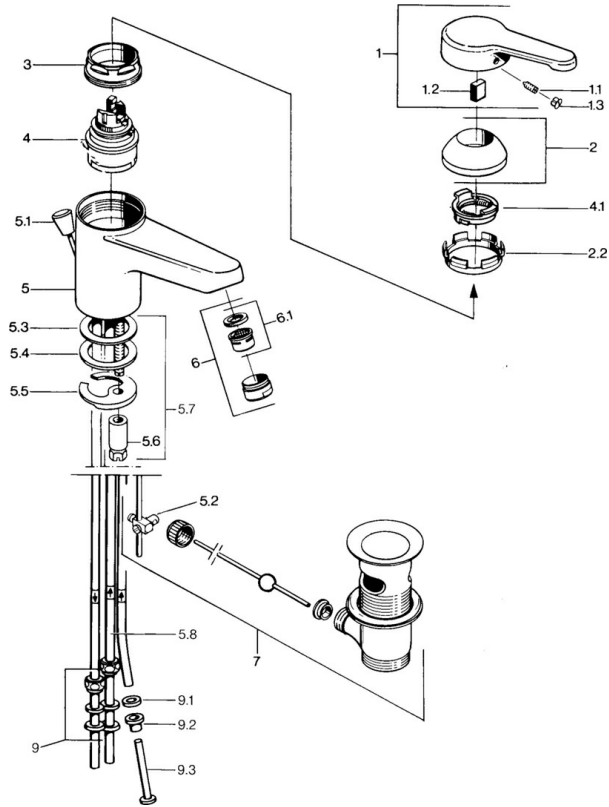

EAN: 4015474603080
static.hansa.com/0313110181

- Washbasin
- Single-lever, Low pressure
- Deck mounted
- Fixed spout
- Laminar stream
- Single operating lever/handle, Hot/Cold symbols
- Pop-up waste with draw-rod
- Copper inlet pipes

Technical data

Technical properties

DN-size (nominal dimension)	DN15
Hot water supply	max. +80°C
Working pressure	0.5-5 bar
Connection size	Ø 8 mm
Projection	124 mm
Material	Brass

Regulations

EN standard	EN 817
-------------	---------------

Spare parts

SP03131101

	Name	Code
1	Lever, L=99 mm, (-2011)	59913768
1.1	Screw, M5x8, SW2.5	59904755
1.2	Bushing	59904778
1.3	Plug, hot/cold	59906705
2	Covering cap	59906563
2.2	Fixing sleeve	59906695
3	Eye screw, M50x1, SW45	59904775
4	Cartridge, 4.8 eco	59904601
4.1	Hot water limiter	59904759
5.2	Swivel joint	59904624
5.3	O-ring, 42x3.5	59904764
5.4	Gasket, 48x33.5x2	59902283
5.5	Fixing plate	59904765
5.6	Screw, M8x1, SW13	59904766
5.7	Fixing set	59910749
6	Aerator, M24x1 A, low pressure	59902692
6	Aerator, M24x1 White	59905527
6.1	Aerator, M22/24, ND	59901553
7	Pop-up waste	59904620
7	Pop-up waste Edelmessing Discontinued	59906734
9	Fitting nut	59904969
9.1	Sealing kit, 14.9x8.5x1	59902352
9.2	Sealing kit, 10x8	59902272
9.3	Hose	59902151
N.I.	Washer with chain holder	59902219
N.I.	Plug	59906910