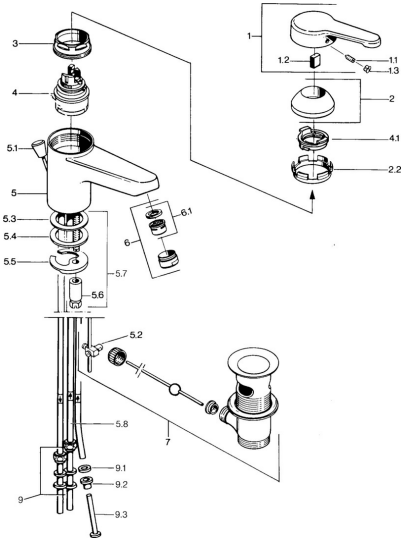

EAN: 4015474603080
static.hansa.com/0313110181

- Washbasin
- Single-lever, Low pressure
- Deck mounted
- Fixed spout
- Laminar stream
- Single operating lever/handle, Hot/Cold symbols
- Pop-up waste with draw-rod
- Copper inlet pipes

Technical data

Technical properties

DN-size (nominal dimension)	DN15
Hot water supply	max. +80°C
Working pressure	0.5-5 bar
Connection size	Ø 8 mm
Projection	124 mm
Material	Brass

Regulations

EN standard	EN 817
-------------	---------------

Spare parts

SP03131101

	Name	Code
1	Lever, L=99 mm, (-2011)	59913768
1.1	Screw, M5x8, SW2.5	59904755
1.2	Bushing	59904778
1.3	Plug, hot/cold	59906705
2	Covering cap	59906563
2.2	Fixing sleeve	59906695
3	Eye screw, M50x1, SW45	59904775
4	Cartridge, 4.8 eco	59904601
4.1	Hot water limiter	59904759
5.2	Swivel joint	59904624
5.3	O-ring, 42x3.5	59904764
5.4	Gasket, 48x33.5x2	59902283
5.5	Fixing plate	59904765
5.6	Screw, M8x1, SW13	59904766
5.7	Fixing set	59910749
6	Aerator, M24x1 A, low pressure	59902692
6	Aerator, M24x1 White	59905527
6.1	Aerator, M22/24, ND	59901553
7	Pop-up waste	59904620
7	Pop-up waste Edelmessing Discontinued	59906734
9	Fitting nut	59904969
9.1	Sealing kit, 14.9x8.5x1	59902352
9.2	Sealing kit, 10x8	59902272
9.3	Hose	59902151
N.I.	Washer with chain holder	59902219
N.I.	Plug	59906910