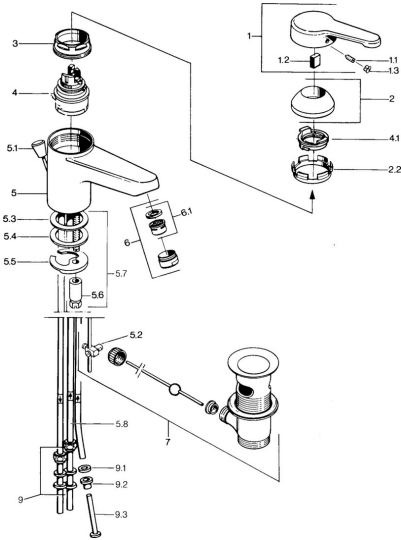

EAN: 4015474595347
static.hansa.com/0313110172

- Washbasin
- Single-lever, Low pressure
- Deck mounted
- Fixed spout
- Laminar stream
- Single operating lever/handle, Hot/Cold symbols
- Pop-up waste with draw-rod
- Copper inlet pipes

Technical data

Technical properties

DN-size (nominal dimension)	DN15
Hot water supply	max. +80°C
Working pressure	0.5-5 bar
Connection size	Ø 8 mm
Projection	124 mm
Material	Brass

Regulations

EN standard	EN 817
-------------	---------------

Spare parts

SP03131101

	Name	Code
1	Lever, L=99 mm, (-2011)	59913768
1.1	Screw, M5x8, SW2.5	59904755
1.2	Bushing	59904778
1.3	Plug, hot/cold	59906705
2	Covering cap	59906563
2.2	Fixing sleeve	59906695
3	Eye screw, M50x1, SW45	59904775
4	Cartridge, 4.8 eco	59904601
4.1	Hot water limiter	59904759
5.2	Swivel joint	59904624
5.3	O-ring, 42x3.5	59904764
5.4	Gasket, 48x33.5x2	59902283
5.5	Fixing plate	59904765
5.6	Screw, M8x1, SW13	59904766
5.7	Fixing set	59910749
6	Aerator, M24x1 A, low pressure	59902692
6	Aerator, M24x1 White	59905527
6.1	Aerator, M22/24, ND	59901553
7	Pop-up waste	59904620
7	Pop-up waste Edelmessing Discontinued	59906734
9	Fitting nut	59904969
9.1	Sealing kit, 14.9x8.5x1	59902352
9.2	Sealing kit, 10x8	59902272
9.3	Hose	59902151
N.I.	Washer with chain holder	59902219
N.I.	Plug	59906910