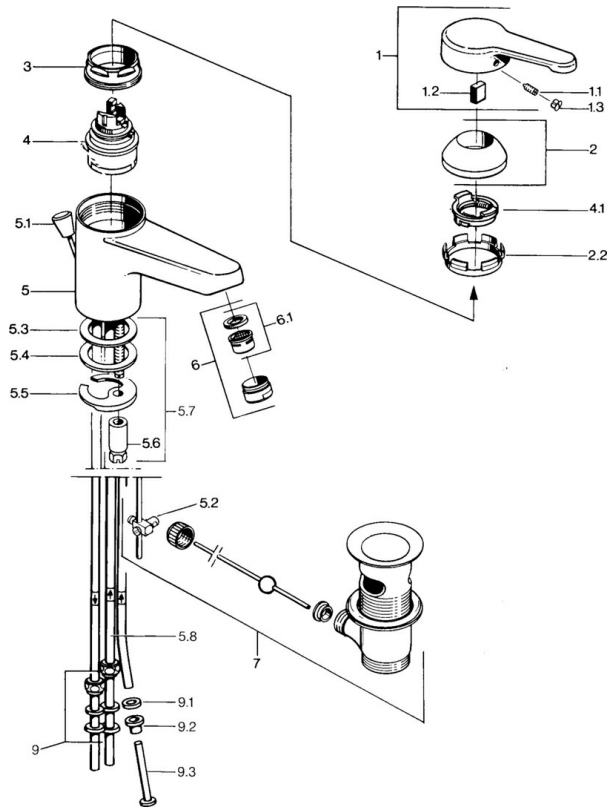

EAN: 4015474595347
static.hansa.com/0313110172

- Washbasin
- Single-lever, Low pressure
- Deck mounted
- Fixed spout
- Laminar stream
- Single operating lever/handle, Hot/Cold symbols
- Pop-up waste with draw-rod
- Copper inlet pipes

Technical data

Technical properties

DN-size (nominal dimension)	DN15
Hot water supply	max. +80°C
Working pressure	0.5-5 bar
Connection size	Ø 8 mm
Projection	124 mm
Material	Brass

Regulations

EN standard	EN 817
-------------	---------------

Spare parts

SP03131101

	Name	Code
1	Lever, L=99 mm, (-2011)	59913768
1.1	Screw, M5x8, SW2.5	59904755
1.2	Bushing	59904778
1.3	Plug, hot/cold	59906705
2	Covering cap	59906563
2.2	Fixing sleeve	59906695
3	Eye screw, M50x1, SW45	59904775
4	Cartridge, 4.8 eco	59904601
4.1	Hot water limiter	59904759
5.2	Swivel joint	59904624
5.3	O-ring, 42x3.5	59904764
5.4	Gasket, 48x33.5x2	59902283
5.5	Fixing plate	59904765
5.6	Screw, M8x1, SW13	59904766
5.7	Fixing set	59910749
6	Aerator, M24x1 A, low pressure	59902692
6	Aerator, M24x1 White	59905527
6.1	Aerator, M22/24, ND	59901553
7	Pop-up waste	59904620
7	Pop-up waste Edelmessing Discontinued	59906734
9	Fitting nut	59904969
9.1	Sealing kit, 14.9x8.5x1	59902352
9.2	Sealing kit, 10x8	59902272
9.3	Hose	59902151
N.I.	Washer with chain holder	59902219
N.I.	Plug	59906910