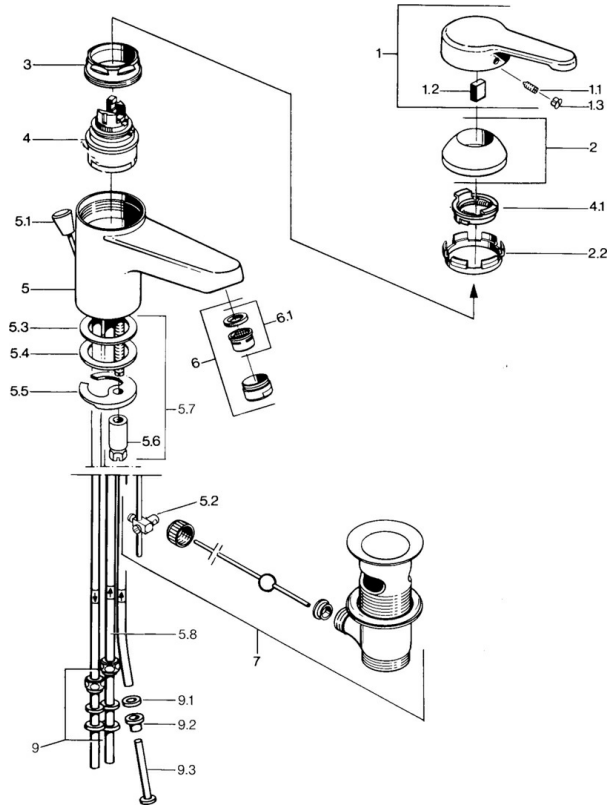

EAN: 4015474609167
static.hansa.com/0313110142

- Washbasin
- Single-lever, Low pressure
- Deck mounted
- Aranja/Edelmessing
- Fixed spout
- Laminar stream
- Single operating lever/handle, Hot/Cold symbols
- Pop-up waste with draw-rod
- Copper inlet pipes

Technical data

Technical properties

DN-size (nominal dimension)	DN15
Hot water supply	max. +80°C
Working pressure	0.5-5 bar
Connection size	Ø 8 mm
Projection	124 mm
Material	Brass

Regulations

EN standard	EN 817
-------------	---------------

Spare parts

SP03131101

	Name	Code
1	Lever, L=99 mm, (-2011)	59913768
1.1	Screw, M5x8, SW2.5	59904755
1.2	Bushing	59904778
1.3	Plug, hot/cold	59906705
2	Covering cap	59906563
2.2	Fixing sleeve	59906695
3	Eye screw, M50x1, SW45	59904775
4	Cartridge, 4.8 eco	59904601
4.1	Hot water limiter	59904759
5.2	Swivel joint	59904624
5.3	O-ring, 42x3.5	59904764
5.4	Gasket, 48x33.5x2	59902283
5.5	Fixing plate	59904765
5.6	Screw, M8x1, SW13	59904766
5.7	Fixing set	59910749
6	Aerator, M24x1 A, low pressure	59902692
6	Aerator, M24x1 White	59905527
6.1	Aerator, M22/24, ND	59901553
7	Pop-up waste	59904620
7	Pop-up waste Edelmessing Discontinued	59906734
9	Fitting nut	59904969
9.1	Sealing kit, 14.9x8.5x1	59902352
9.2	Sealing kit, 10x8	59902272
9.3	Hose	59902151
N.I.	Washer with chain holder	59902219
N.I.	Plug	59906910