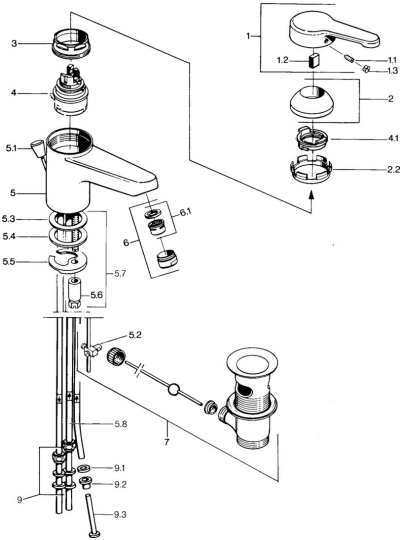

EAN: 4015474609167
static.hansa.com/0313110142

- Washbasin
- Single-lever, Low pressure
- Deck mounted
- Aranja/Edelmessing
- Fixed spout
- Laminar stream
- Single operating lever/handle, Hot/Cold symbols
- Pop-up waste with draw-rod
- Copper inlet pipes

Technical data

Technical properties

DN-size (nominal dimension)	DN15
Hot water supply	max. +80°C
Working pressure	0.5-5 bar
Connection size	Ø 8 mm
Projection	124 mm
Material	Brass

Regulations

EN standard	EN 817
-------------	---------------

Spare parts

SP03131101

	Name	Code
1	Lever, L=99 mm, (-2011)	59913768
1.1	Screw, M5x8, SW2.5	59904755
1.2	Bushing	59904778
1.3	Plug, hot/cold	59906705
2	Covering cap	59906563
2.2	Fixing sleeve	59906695
3	Eye screw, M50x1, SW45	59904775
4	Cartridge, 4.8 eco	59904601
4.1	Hot water limiter	59904759
5.2	Swivel joint	59904624
5.3	O-ring, 42x3.5	59904764
5.4	Gasket, 48x33.5x2	59902283
5.5	Fixing plate	59904765
5.6	Screw, M8x1, SW13	59904766
5.7	Fixing set	59910749
6	Aerator, M24x1 A, low pressure	59902692
6	Aerator, M24x1 White	59905527
6.1	Aerator, M22/24, ND	59901553
7	Pop-up waste	59904620
7	Pop-up waste Edelmessing Discontinued	59906734
9	Fitting nut	59904969
9.1	Sealing kit, 14.9x8.5x1	59902352
9.2	Sealing kit, 10x8	59902272
9.3	Hose	59902151
N.I.	Washer with chain holder	59902219
N.I.	Plug	59906910