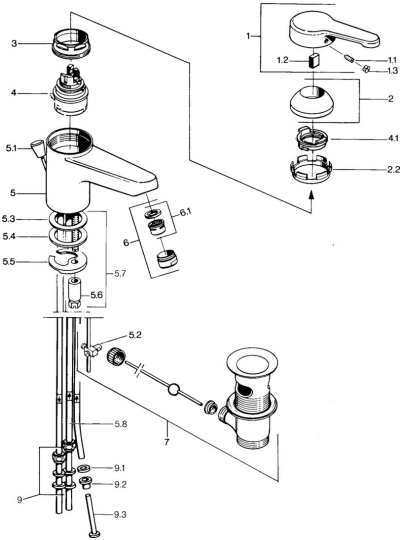

EAN: 4015474579484  
[static.hansa.com/03131101](http://static.hansa.com/03131101)

- Washbasin
- Single-lever, Low pressure
- Deck mounted
- Chrome
- Fixed spout
- Laminar stream
- Single operating lever/handle, Hot/Cold symbols
- Pop-up waste with draw-rod
- Copper inlet pipes

### Technical properties

DN-size (nominal dimension)	<b>DN15</b>
Hot water supply	<b>max. +80°C</b>
Working pressure	<b>0.5-5 bar</b>
Connection size	<b>Ø 8 mm</b>
Projection	<b>124 mm</b>
Material	<b>Brass</b>

## Spare parts

### SP03131101

	Name	Code
1	Lever, L=99 mm, (-2011)	59913768
1.1	Screw, M5x8, SW2.5	59904755
1.2	Bushing	59904778
1.3	Plug, hot/cold	59906705
2	Covering cap	59906563
2.2	Fixing sleeve	59906695
3	Eye screw, M50x1, SW45	59904775
4	Cartridge, 4.8 eco	59904601
4.1	Hot water limiter	59904759
5.2	Swivel joint	59904624
5.3	O-ring, 42x3.5	59904764
5.4	Gasket, 48x33.5x2	59902283
5.5	Fixing plate	59904765
5.6	Screw, M8x1, SW13	59904766
5.7	Fixing set	59910749
6	Aerator, M24x1 A, low pressure	59902692
6	Aerator, M24x1 White	59905527
6.1	Aerator, M22/24, ND	59901553
7	Pop-up waste	59904620
7	Pop-up waste Edelmessing Discontinued	59906734
9	Fitting nut	59904969
9.1	Sealing kit, 14.9x8.5x1	59902352
9.2	Sealing kit, 10x8	59902272
9.3	Hose	59902151
N.I.	Washer with chain holder	59902219
N.I.	Plug	59906910