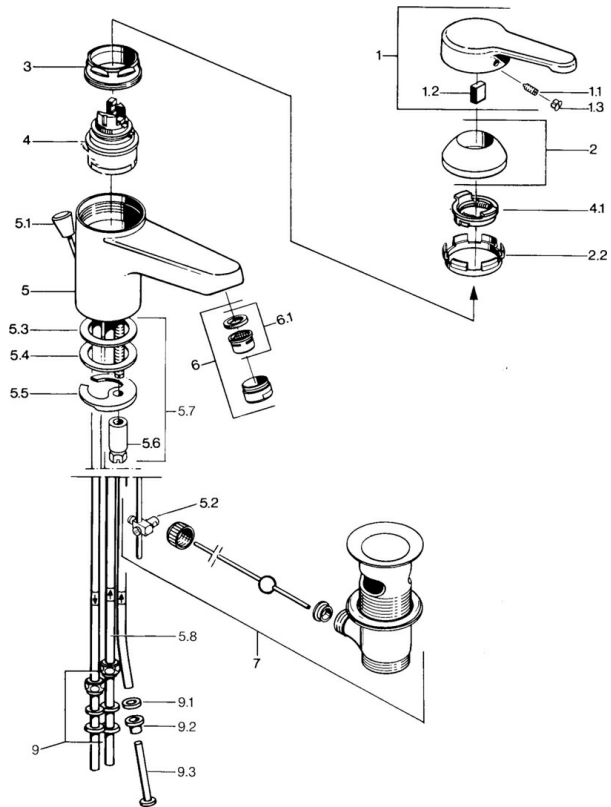

EAN: 4015474579484  
[static.hansa.com/03131101](http://static.hansa.com/03131101)

- Washbasin
- Single-lever, Low pressure
- Deck mounted
- Chrome
- Fixed spout
- Laminar stream
- Single operating lever/handle, Hot/Cold symbols
- Pop-up waste with draw-rod
- Copper inlet pipes

## Technical data

### Technical properties

DN-size (nominal dimension)	<b>DN15</b>
Hot water supply	<b>max. +80°C</b>
Working pressure	<b>0.5-5 bar</b>
Connection size	<b>Ø 8 mm</b>
Projection	<b>124 mm</b>
Material	<b>Brass</b>

### SP03131101

	Name	Code
1	Lever, L=99 mm, (-2011)	59913768
1.1	Screw, M5x8, SW2.5	59904755
1.2	Bushing	59904778
1.3	Plug, hot/cold	59906705
2	Covering cap	59906563
2.2	Fixing sleeve	59906695
3	Eye screw, M50x1, SW45	59904775
4	Cartridge, 4.8 eco	59904601
4.1	Hot water limiter	59904759
5.2	Swivel joint	59904624
5.3	O-ring, 42x3.5	59904764
5.4	Gasket, 48x33.5x2	59902283
5.5	Fixing plate	59904765
5.6	Screw, M8x1, SW13	59904766
5.7	Fixing set	59910749
6	Aerator, M24x1 A, low pressure	59902692
6	Aerator, M24x1 White	59905527
6.1	Aerator, M22/24, ND	59901553
7	Pop-up waste	59904620
7	Pop-up waste Edelmessing Discontinued	59906734
9	Fitting nut	59904969
9.1	Sealing kit, 14.9x8.5x1	59902352
9.2	Sealing kit, 10x8	59902272
9.3	Hose	59902151
N.I.	Washer with chain holder	59902219
N.I.	Plug	59906910