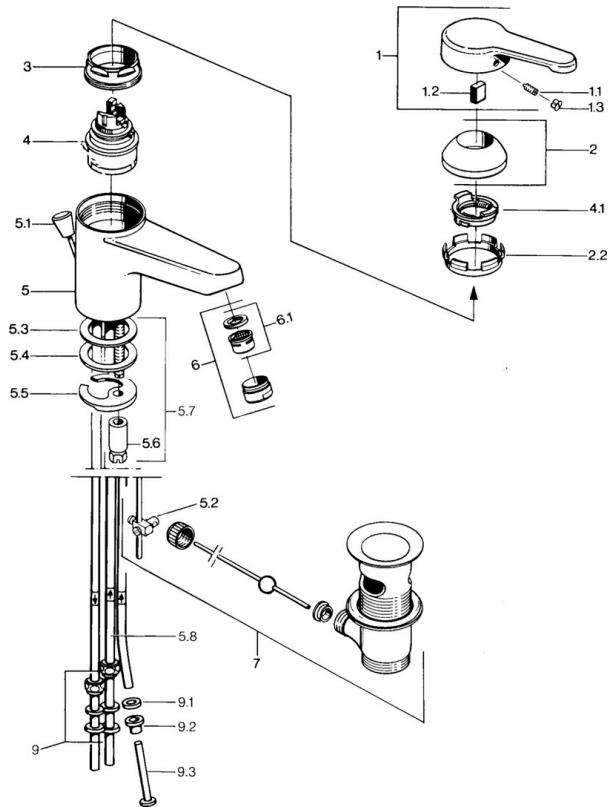

EAN: 4015474525993
static.hansa.com/0313110082

- Washbasin
- Single-lever, Low pressure
- Deck mounted
- White
- Fixed spout
- Laminar stream, Standard aerator
- Single operating lever/handle, Hot/Cold symbols
- Pop-up waste with draw-rod
- Limitation option for maximum temperature and flow-rate, Adjustable hot water stop (included, retrofittable)
- \varnothing 48 mm ceramic eco cartridge for flow and temperature control
- Copper inlet pipes

Technical data

Technical properties

DN-size (nominal dimension)	DN15
Hot water supply	max. +80°C
Working pressure	0.5-5 bar
Connection size	Ø 8 mm
Projection	124 mm
Material	Brass

Regulations

EN standard	EN 817
-------------	---------------

Spare parts

SP03131101

	Name	Code
1	Lever, L=99 mm, (-2011)	59913768
1.1	Screw, M5x8, SW2.5	59904755
1.2	Bushing	59904778
1.3	Plug, hot/cold	59906705
2	Covering cap	59906563
2.2	Fixing sleeve	59906695
3	Eye screw, M50x1, SW45	59904775
4	Cartridge, 4.8 eco	59904601
4.1	Hot water limiter	59904759
5.2	Swivel joint	59904624
5.3	O-ring, 42x3.5	59904764
5.4	Gasket, 48x33.5x2	59902283
5.5	Fixing plate	59904765
5.6	Screw, M8x1, SW13	59904766
5.7	Fixing set	59910749
6	Aerator, M24x1 A, low pressure	59902692
6	Aerator, M24x1 White	59905527
6.1	Aerator, M22/24, ND	59901553
7	Pop-up waste	59904620
7	Pop-up waste Edelmessing Discontinued	59906734
9	Fitting nut	59904969
9.1	Sealing kit, 14.9x8.5x1	59902352
9.2	Sealing kit, 10x8	59902272
9.3	Hose	59902151
N.I.	Washer with chain holder	59902219
N.I.	Plug	59906910