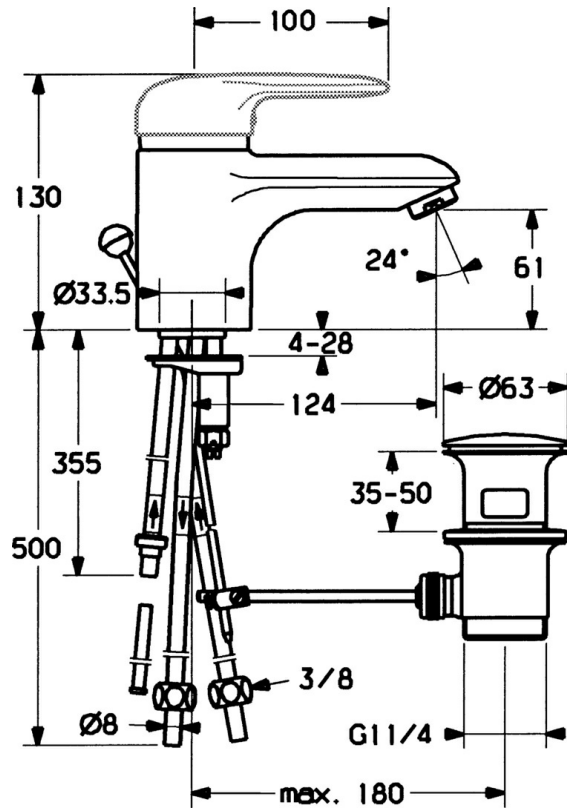

EAN: 4015474525993
static.hansa.com/0313110082

- Washbasin
- Single-lever, Low pressure
- Deck mounted
- White
- Fixed spout
- Laminar stream, Standard aerator
- Single operating lever/handle, Hot/Cold symbols
- Pop-up waste with draw-rod
- Limitation option for maximum temperature and flow-rate, Adjustable hot water stop (included, retrofittable)
- \varnothing 48 mm ceramic eco cartridge for flow and temperature control
- Copper inlet pipes

Technical data

Technical properties

DN-size (nominal dimension)	DN15
Hot water supply	max. +80°C
Working pressure	0.5-5 bar
Connection size	Ø 8 mm
Projection	124 mm
Material	Brass

Regulations

EN standard	EN 817
-------------	---------------

Spare parts

SP03131101

	Name	Code
1	Lever, L=99 mm, (-2011)	59913768
1.1	Screw, M5x8, SW2.5	59904755
1.2	Bushing	59904778
1.3	Plug, hot/cold	59906705
2	Covering cap	59906563
2.2	Fixing sleeve	59906695
3	Eye screw, M50x1, SW45	59904775
4	Cartridge, 4.8 eco	59904601
4.1	Hot water limiter	59904759
5.2	Swivel joint	59904624
5.3	O-ring, 42x3.5	59904764
5.4	Gasket, 48x33.5x2	59902283
5.5	Fixing plate	59904765
5.6	Screw, M8x1, SW13	59904766
5.7	Fixing set	59910749
6	Aerator, M24x1 A, low pressure	59902692
6	Aerator, M24x1 White	59905527
6.1	Aerator, M22/24, ND	59901553
7	Pop-up waste	59904620
7	Pop-up waste Edelmessing Discontinued	59906734
9	Fitting nut	59904969
9.1	Sealing kit, 14.9x8.5x1	59902352
9.2	Sealing kit, 10x8	59902272
9.3	Hose	59902151
N.I.	Washer with chain holder	59902219
N.I.	Plug	59906910