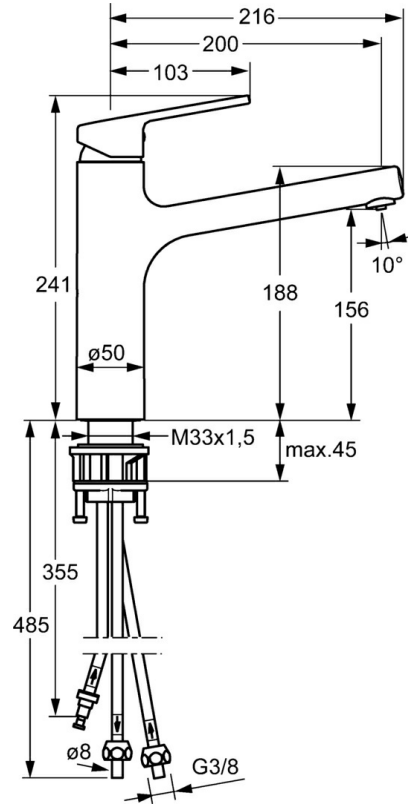

EAN: 4015474263178
static.hansa.com/03121173

- Kitchen
- Single-lever, Low pressure
- Deck mounted
- Chrome
- Swivel spout
- Laminar stream, Standard aerator
- Hot/Cold symbols, Single operating lever/handle
- Limitation option for maximum temperature and flow-rate, Adjustable hot water stop (included, retrofittable)
- \varnothing 35 mm ceramic cartridge for flow and temperature control
- Copper inlet pipes
- Surfaces in contact with drinking water contain less than 0.3% lead, Inner body made of DZR brass, Waterways without nickel coating

Technical data

Technical properties

DN-size (nominal dimension)	DN15
Hot water supply	max. +80°C
Working pressure	0.5-5 bar
Projection	200 mm
Material	Brass

Regulations

EN standard	EN 817
-------------	---------------

Spare parts

SP03121173

	Name	Code
1	Lever, (2013-)	59913991
1.1	Screw, M5x8, SW2.5	59904755
1.3	Cover plug	59913762
2	Covering cap, 33x3 mm	59912504
3	Tightening nut, M37x1, AF30 Discontinued	59912111
4	Cartridge, 3.5 Eco	59912324
4	Cartridge, 3.5 Classic	59913075
4.1	Temperature adjustment limiter	59912325
4.3	O-ring, d 28.24x2.62 Discontinued	59912590
4.4	O-ring, d 10.10x1.60 Discontinued	59905072
5.1	Sealing kit	59913313
5.6	Supporting plate	59910008
5.7	O-ring, 35x2.5	59905020
5.8	Gasket, 48x33.5x2	59902283
5.12	Fixing set	59913479
5.13	Pipe, M8x1, L=560	59912806
5.14	O-ring, 6x1.4	59913266
6	Spout Discontinued	59913993
6.1	Screw, M6x0.75 Discontinued	59913314
7	Aerator, M18.5x1	59913489
7.1	Fitting ring for aerator	59913654
7.3	Key for aerator, M18.5	59913367
9	Fitting nut	59904969
9.1	Sealing kit, 14.9x8.5x1	59902352
9.2	Sealing kit, 10x8	59902272
9.3	Hose	59902151
N.I.	Key, SW30/34	59912108