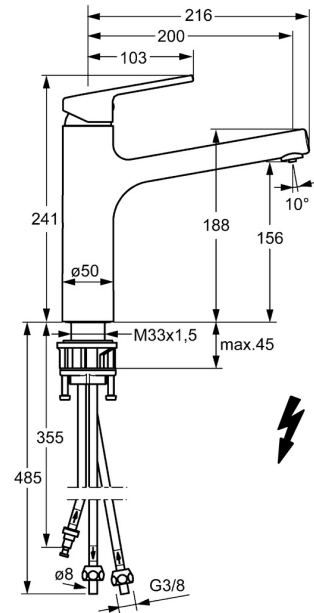

EAN: 4015474263178
static.hansa.com/03121173

- Kitchen
- Single-lever, Low pressure
- Deck mounted
- Chrome
- Swivel spout
- Laminar stream, Standard aerator
- Hot/Cold symbols, Single operating lever/handle
- Limitation option for maximum temperature and flow-rate, Adjustable hot water stop (included, retrofittable)
- \varnothing 35 mm ceramic cartridge for flow and temperature control
- Copper inlet pipes
- Surfaces in contact with drinking water contain less than 0.3% lead, Inner body made of DZR brass, Waterways without nickel coating

Technical data

Technical properties

DN-size (nominal dimension)	DN15
Hot water supply	max. +80°C
Working pressure	0.5-5 bar
Projection	200 mm
Material	Brass

Regulations

EN standard	EN 817
-------------	---------------

Spare parts

SP03121173

	Name	Code
1	Lever, (2013-)	59913991
1.1	Screw, M5x8, SW2.5	59904755
1.3	Cover plug	59913762
2	Covering cap, 33x3 mm	59912504
3	Tightening nut, M37x1, AF30 Discontinued	59912111
4	Cartridge, 3.5 Eco	59912324
4	Cartridge, 3.5 Classic	59913075
4.1	Temperature adjustment limiter	59912325
4.3	O-ring, d 28.24x2.62 Discontinued	59912590
4.4	O-ring, d 10.10x1.60 Discontinued	59905072
5.1	Sealing kit	59913313
5.6	Supporting plate	59910008
5.7	O-ring, 35x2.5	59905020
5.8	Gasket, 48x33.5x2	59902283
5.12	Fixing set	59913479
5.13	Pipe, M8x1, L=560	59912806
5.14	O-ring, 6x1.4	59913266
6	Spout Discontinued	59913993
6.1	Screw, M6x0.75 Discontinued	59913314
7	Aerator, M18.5x1	59913489
7.1	Fitting ring for aerator	59913654
7.3	Key for aerator, M18.5	59913367
9	Fitting nut	59904969
9.1	Sealing kit, 14.9x8.5x1	59902352
9.2	Sealing kit, 10x8	59902272
9.3	Hose	59902151
N.I.	Key, SW30/34	59912108