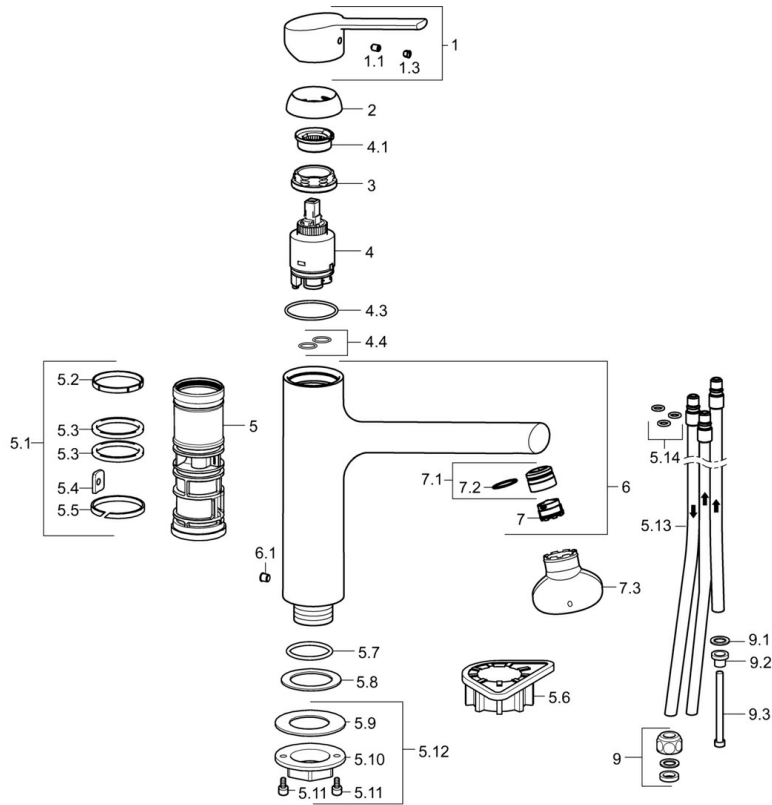

EAN: 4015474263178
static.hansa.com/03121173

- Kitchen
- Single-lever, Low pressure
- Deck mounted
- Chrome
- Swivel spout
- Laminar stream, Standard aerator
- Hot/Cold symbols, Single operating lever/handle
- Limitation option for maximum temperature and flow-rate, Adjustable hot water stop (included, retrofittable)
- \varnothing 35 mm ceramic cartridge for flow and temperature control
- Copper inlet pipes
- Surfaces in contact with drinking water contain less than 0.3% lead, Inner body made of DZR brass, Waterways without nickel coating

Technical data

Technical properties

DN-size (nominal dimension)	DN15
Hot water supply	max. +80°C
Working pressure	0.5-5 bar
Projection	200 mm
Material	Brass

Regulations

EN standard	EN 817
-------------	---------------

Spare parts

SP03121173

	Name	Code
1	Lever, (2013-)	59913991
1.1	Screw, M5x8, SW2.5	59904755
1.3	Cover plug	59913762
2	Covering cap, 33x3 mm	59912504
3	Tightening nut, M37x1, AF30 Discontinued	59912111
4	Cartridge, 3.5 Eco	59912324
4	Cartridge, 3.5 Classic	59913075
4.1	Temperature adjustment limiter	59912325
4.3	O-ring, d 28.24x2.62 Discontinued	59912590
4.4	O-ring, d 10.10x1.60 Discontinued	59905072
5.1	Sealing kit	59913313
5.6	Supporting plate	59910008
5.7	O-ring, 35x2.5	59905020
5.8	Gasket, 48x33.5x2	59902283
5.12	Fixing set	59913479
5.13	Pipe, M8x1, L=560	59912806
5.14	O-ring, 6x1.4	59913266
6	Spout Discontinued	59913993
6.1	Screw, M6x0.75 Discontinued	59913314
7	Aerator, M18.5x1	59913489
7.1	Fitting ring for aerator	59913654
7.3	Key for aerator, M18.5	59913367
9	Fitting nut	59904969
9.1	Sealing kit, 14.9x8.5x1	59902352
9.2	Sealing kit, 10x8	59902272
9.3	Hose	59902151
N.I.	Key, SW30/34	59912108