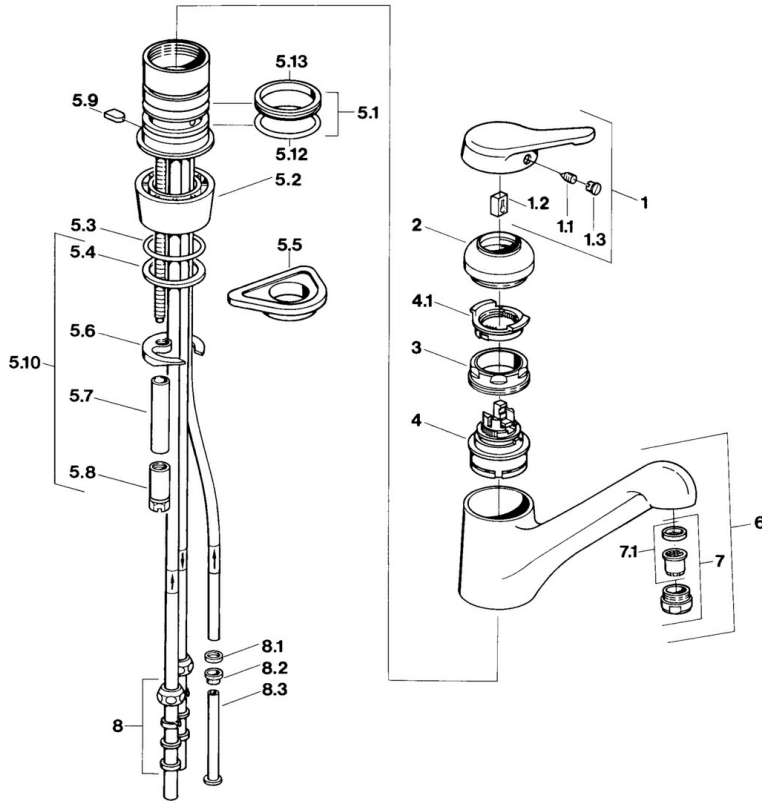

EAN: 4015474604193
static.hansa.com/0312110193

- Kitchen
- Single-lever, Low pressure
- Deck mounted
- Swivel spout
- Laminar stream
- Single operating lever/handle, Hot/Cold symbols
- Limitation option for maximum temperature and flow-rate, Adjustable hot water stop (included, retrofittable)
- \varnothing 48 mm ceramic eco cartridge for flow and temperature control
- Copper inlet pipes
- Surfaces in contact with drinking water contain less than 0.3% lead, Inner body made of DZR brass, Waterways without nickel coating

Technical data

Technical properties

Hot water supply	max. +80°C
Working pressure	0.5-5 bar
Material	Brass

Regulations

EN standard	EN 817
-------------	---------------

Spare parts

SP03121101

	Name	Code
1	Lever Discontinued	59910346
1.1	Screw, M5x8, SW2.5	59904755
1.2	Bushing	59904778
1.3	Plug, hot/cold	59906705
2	Covering cap Edelmessing Discontinued	59910334
2	Covering cap Discontinued	59910329
3	Fixing screw, M50x1, SW45	59904890
4	Cartridge, 4.8 eco	59904601
5.1	Sealing kit	59904891
5.2	Socket Discontinued	59910335
5.3	O-ring, d 38x3.5	59910236
5.4	Gasket, 48x33.5x2	59902283
5.5	Supporting plate	59910008
5.6	Fixing plate	59904765
5.8	Screw, M8x1, SW13	59904766
5.9	Retainer Discontinued	59905690
5.10	Fixing set	59910749
5.12	O-ring, 47.22x3.53 Discontinued	59911386
5.13	Gasket, 40.3x6	59911387
7	Aerator, M24x1 White	59905527
7	Aerator, M24x1 A, low pressure	59902692
7.1	Aerator, M22/24, ND	59901553
8	Fitting nut	59904969
8.1	Sealing kit, 14.9x8.5x1	59902352
8.2	Sealing kit, 10x8	59902272
8.3	Hose	59902151