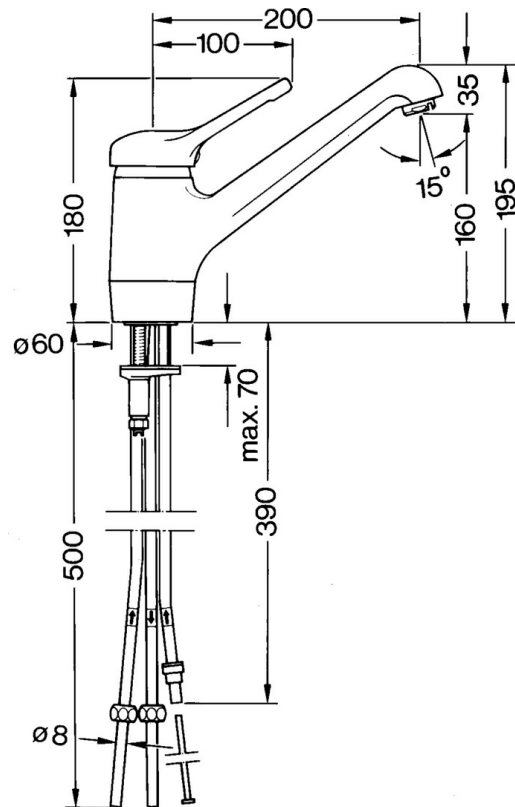

EAN: 4015474604193
static.hansa.com/0312110193

- Kitchen
- Single-lever, Low pressure
- Deck mounted
- Swivel spout
- Laminar stream
- Single operating lever/handle, Hot/Cold symbols
- Limitation option for maximum temperature and flow-rate, Adjustable hot water stop (included, retrofittable)
- \varnothing 48 mm ceramic eco cartridge for flow and temperature control
- Copper inlet pipes
- Surfaces in contact with drinking water contain less than 0.3% lead, Inner body made of DZR brass, Waterways without nickel coating

Technical data

Technical properties

Hot water supply	max. +80°C
Working pressure	0.5-5 bar
Material	Brass

Regulations

EN standard	EN 817
-------------	---------------

Spare parts

SP03121101

	Name	Code
1	Lever Discontinued	59910346
1.1	Screw, M5x8, SW2.5	59904755
1.2	Bushing	59904778
1.3	Plug, hot/cold	59906705
2	Covering cap Edelmessing Discontinued	59910334
2	Covering cap Discontinued	59910329
3	Fixing screw, M50x1, SW45	59904890
4	Cartridge, 4.8 eco	59904601
5.1	Sealing kit	59904891
5.2	Socket Discontinued	59910335
5.3	O-ring, d 38x3.5	59910236
5.4	Gasket, 48x33.5x2	59902283
5.5	Supporting plate	59910008
5.6	Fixing plate	59904765
5.8	Screw, M8x1, SW13	59904766
5.9	Retainer Discontinued	59905690
5.10	Fixing set	59910749
5.12	O-ring, 47.22x3.53 Discontinued	59911386
5.13	Gasket, 40.3x6	59911387
7	Aerator, M24x1 White	59905527
7	Aerator, M24x1 A, low pressure	59902692
7.1	Aerator, M22/24, ND	59901553
8	Fitting nut	59904969
8.1	Sealing kit, 14.9x8.5x1	59902352
8.2	Sealing kit, 10x8	59902272
8.3	Hose	59902151