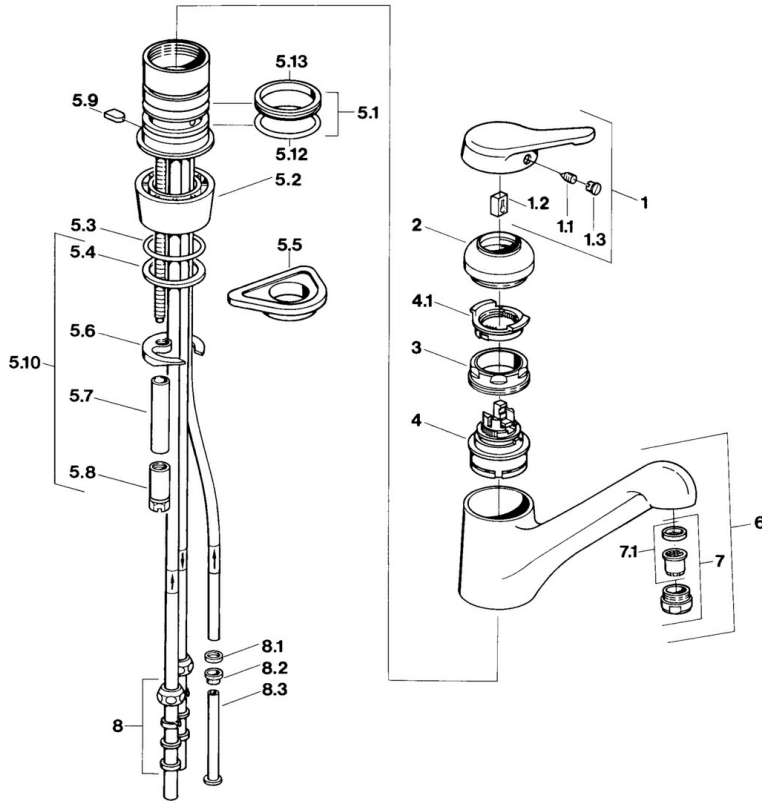

EAN: 4015474604179
static.hansa.com/0312110187

- Kitchen
- Single-lever, Low pressure
- Deck mounted
- Mocha
- Swivel spout
- Laminar stream
- Single operating lever/handle, Hot/Cold symbols
- Limitation option for maximum temperature and flow-rate, Adjustable hot water stop (included, retrofittable)
- ϕ 48 mm ceramic eco cartridge for flow and temperature control
- Copper inlet pipes
- Surfaces in contact with drinking water contain less than 0.3% lead, Inner body made of DZR brass, Waterways without nickel coating

Technical data

Technical properties

Hot water supply	max. +80°C
Working pressure	0.5-5 bar
Material	Brass

Regulations

EN standard	EN 817
-------------	---------------

Spare parts

SP03121101

	Name	Code
1	Lever Discontinued	59910346
1.1	Screw, M5x8, SW2.5	59904755
1.2	Bushing	59904778
1.3	Plug, hot/cold	59906705
2	Covering cap Edelmessing Discontinued	59910334
2	Covering cap Discontinued	59910329
3	Fixing screw, M50x1, SW45	59904890
4	Cartridge, 4.8 eco	59904601
5.1	Sealing kit	59904891
5.2	Socket Discontinued	59910335
5.3	O-ring, d 38x3.5	59910236
5.4	Gasket, 48x33.5x2	59902283
5.5	Supporting plate	59910008
5.6	Fixing plate	59904765
5.8	Screw, M8x1, SW13	59904766
5.9	Retainer Discontinued	59905690
5.10	Fixing set	59910749
5.12	O-ring, 47.22x3.53 Discontinued	59911386
5.13	Gasket, 40.3x6	59911387
7	Aerator, M24x1 White	59905527
7	Aerator, M24x1 A, low pressure	59902692
7.1	Aerator, M22/24, ND	59901553
8	Fitting nut	59904969
8.1	Sealing kit, 14.9x8.5x1	59902352
8.2	Sealing kit, 10x8	59902272
8.3	Hose	59902151