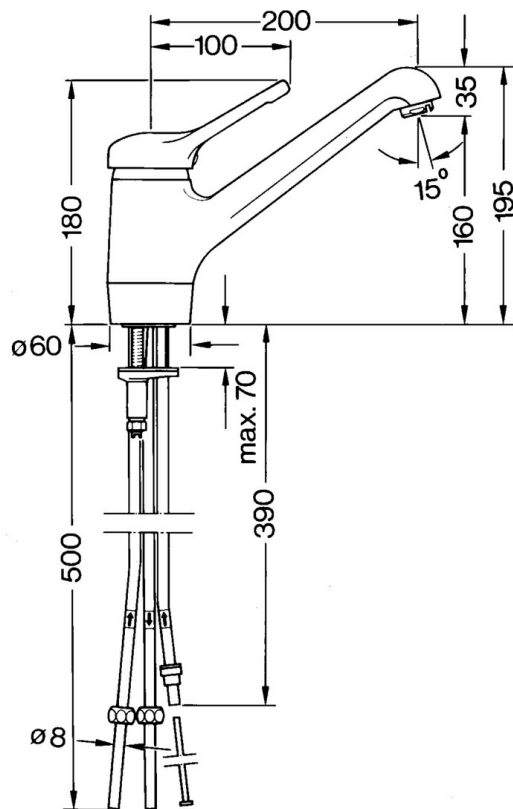

EAN: 4015474604179
static.hansa.com/0312110187

- Kitchen
- Single-lever, Low pressure
- Deck mounted
- Mocha
- Swivel spout
- Laminar stream
- Single operating lever/handle, Hot/Cold symbols
- Limitation option for maximum temperature and flow-rate, Adjustable hot water stop (included, retrofittable)
- ϕ 48 mm ceramic eco cartridge for flow and temperature control
- Copper inlet pipes
- Surfaces in contact with drinking water contain less than 0.3% lead, Inner body made of DZR brass, Waterways without nickel coating

Technical data

Technical properties

Hot water supply	max. +80°C
Working pressure	0.5-5 bar
Material	Brass

Regulations

EN standard	EN 817
-------------	---------------

Spare parts

SP03121101

	Name	Code
1	Lever Discontinued	59910346
1.1	Screw, M5x8, SW2.5	59904755
1.2	Bushing	59904778
1.3	Plug, hot/cold	59906705
2	Covering cap Edelmessing Discontinued	59910334
2	Covering cap Discontinued	59910329
3	Fixing screw, M50x1, SW45	59904890
4	Cartridge, 4.8 eco	59904601
5.1	Sealing kit	59904891
5.2	Socket Discontinued	59910335
5.3	O-ring, d 38x3.5	59910236
5.4	Gasket, 48x33.5x2	59902283
5.5	Supporting plate	59910008
5.6	Fixing plate	59904765
5.8	Screw, M8x1, SW13	59904766
5.9	Retainer Discontinued	59905690
5.10	Fixing set	59910749
5.12	O-ring, 47.22x3.53 Discontinued	59911386
5.13	Gasket, 40.3x6	59911387
7	Aerator, M24x1 White	59905527
7	Aerator, M24x1 A, low pressure	59902692
7.1	Aerator, M22/24, ND	59901553
8	Fitting nut	59904969
8.1	Sealing kit, 14.9x8.5x1	59902352
8.2	Sealing kit, 10x8	59902272
8.3	Hose	59902151