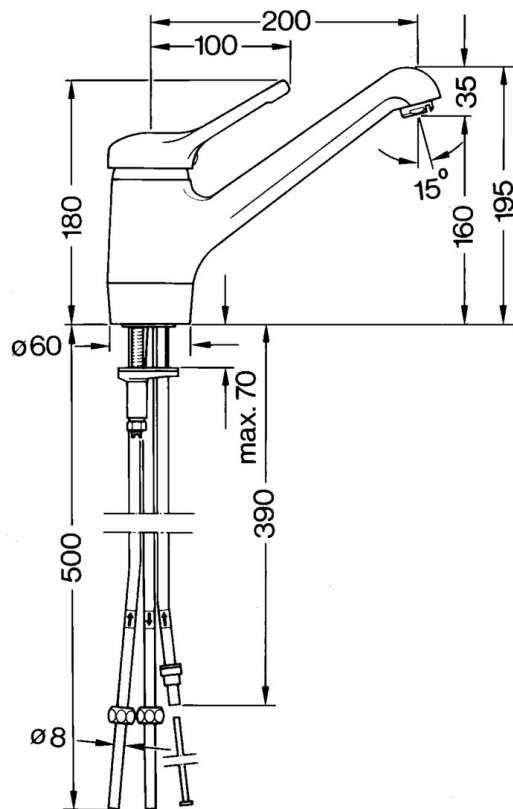

EAN: 4015474604148
static.hansa.com/0312110182

- Kitchen
- Single-lever, Low pressure
- Deck mounted
- White
- Swivel spout
- Laminar stream
- Single operating lever/handle, Hot/Cold symbols
- Limitation option for maximum temperature and flow-rate, Adjustable hot water stop (included, retrofittable)
- ϕ 48 mm ceramic eco cartridge for flow and temperature control
- Copper inlet pipes
- Surfaces in contact with drinking water contain less than 0.3% lead, Inner body made of DZR brass, Waterways without nickel coating

Technical data

Technical properties

Hot water supply	max. +80°C
Working pressure	0.5-5 bar
Material	Brass

Regulations

EN standard	EN 817
-------------	---------------

Spare parts

SP03121101

	Name	Code
1	Lever Discontinued	59910346
1.1	Screw, M5x8, SW2.5	59904755
1.2	Bushing	59904778
1.3	Plug, hot/cold	59906705
2	Covering cap Edelmessing Discontinued	59910334
2	Covering cap Discontinued	59910329
3	Fixing screw, M50x1, SW45	59904890
4	Cartridge, 4.8 eco	59904601
5.1	Sealing kit	59904891
5.2	Socket Discontinued	59910335
5.3	O-ring, d 38x3.5	59910236
5.4	Gasket, 48x33.5x2	59902283
5.5	Supporting plate	59910008
5.6	Fixing plate	59904765
5.8	Screw, M8x1, SW13	59904766
5.9	Retainer Discontinued	59905690
5.10	Fixing set	59910749
5.12	O-ring, 47.22x3.53 Discontinued	59911386
5.13	Gasket, 40.3x6	59911387
7	Aerator, M24x1 White	59905527
7	Aerator, M24x1 A, low pressure	59902692
7.1	Aerator, M22/24, ND	59901553
8	Fitting nut	59904969
8.1	Sealing kit, 14.9x8.5x1	59902352
8.2	Sealing kit, 10x8	59902272
8.3	Hose	59902151