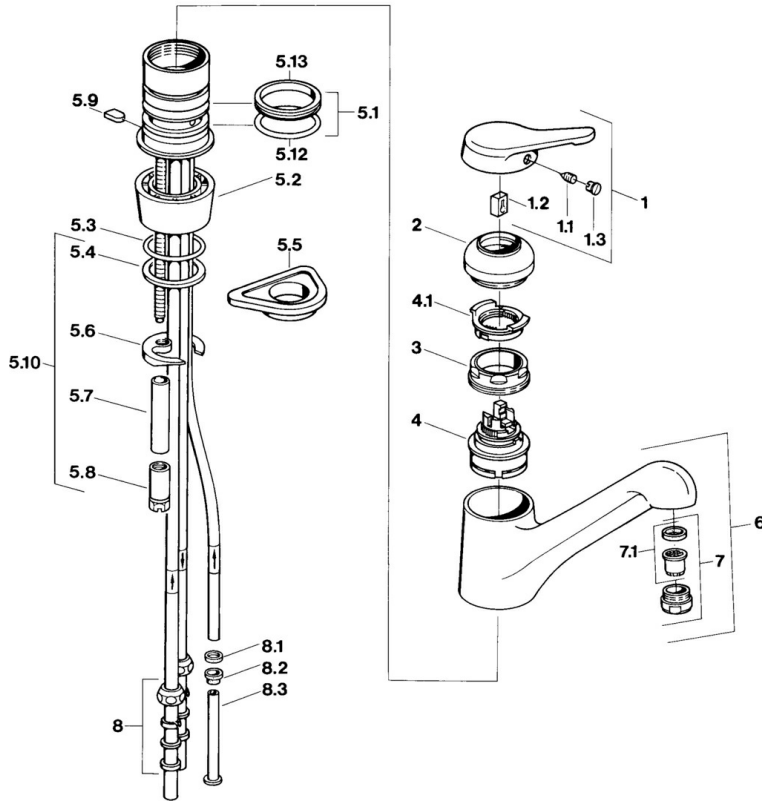

EAN: 4015474604148
static.hansa.com/0312110182

- Kitchen
- Single-lever, Low pressure
- Deck mounted
- White
- Swivel spout
- Laminar stream
- Single operating lever/handle, Hot/Cold symbols
- Limitation option for maximum temperature and flow-rate, Adjustable hot water stop (included, retrofittable)
- ϕ 48 mm ceramic eco cartridge for flow and temperature control
- Copper inlet pipes
- Surfaces in contact with drinking water contain less than 0.3% lead, Inner body made of DZR brass, Waterways without nickel coating

Technical data

Technical properties

Hot water supply	max. +80°C
Working pressure	0.5-5 bar
Material	Brass

Regulations

EN standard	EN 817
-------------	---------------

Spare parts

SP03121101

	Name	Code
1	Lever Discontinued	59910346
1.1	Screw, M5x8, SW2.5	59904755
1.2	Bushing	59904778
1.3	Plug, hot/cold	59906705
2	Covering cap Edelmessing Discontinued	59910334
2	Covering cap Discontinued	59910329
3	Fixing screw, M50x1, SW45	59904890
4	Cartridge, 4.8 eco	59904601
5.1	Sealing kit	59904891
5.2	Socket Discontinued	59910335
5.3	O-ring, d 38x3.5	59910236
5.4	Gasket, 48x33.5x2	59902283
5.5	Supporting plate	59910008
5.6	Fixing plate	59904765
5.8	Screw, M8x1, SW13	59904766
5.9	Retainer Discontinued	59905690
5.10	Fixing set	59910749
5.12	O-ring, 47.22x3.53 Discontinued	59911386
5.13	Gasket, 40.3x6	59911387
7	Aerator, M24x1 White	59905527
7	Aerator, M24x1 A, low pressure	59902692
7.1	Aerator, M22/24, ND	59901553
8	Fitting nut	59904969
8.1	Sealing kit, 14.9x8.5x1	59902352
8.2	Sealing kit, 10x8	59902272
8.3	Hose	59902151