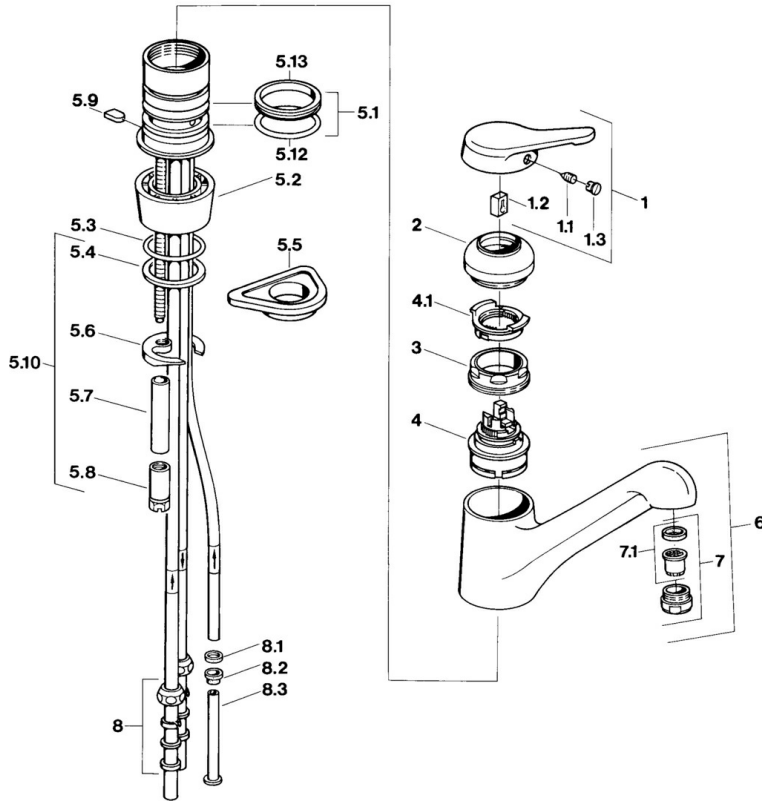

EAN: 4015474604131
static.hansa.com/03121101

- Kitchen
- Single-lever, Low pressure
- Deck mounted
- Swivel spout
- Laminar stream
- Single operating lever/handle, Hot/Cold symbols
- Limitation option for maximum temperature and flow-rate, Adjustable hot water stop (included, retrofittable)
- \varnothing 48 mm ceramic eco cartridge for flow and temperature control
- Copper inlet pipes
- Surfaces in contact with drinking water contain less than 0.3% lead, Inner body made of DZR brass, Waterways without nickel coating

Technical data

Technical properties

Hot water supply	max. +80°C
Working pressure	0.5-5 bar
Material	Brass

Regulations

EN standard	EN 817
-------------	---------------

Spare parts

SP03121101

	Name	Code
1	Lever Discontinued	59910346
1.1	Screw, M5x8, SW2.5	59904755
1.2	Bushing	59904778
1.3	Plug, hot/cold	59906705
2	Covering cap Edelmessing Discontinued	59910334
2	Covering cap Discontinued	59910329
3	Fixing screw, M50x1, SW45	59904890
4	Cartridge, 4.8 eco	59904601
5.1	Sealing kit	59904891
5.2	Socket Discontinued	59910335
5.3	O-ring, d 38x3.5	59910236
5.4	Gasket, 48x33.5x2	59902283
5.5	Supporting plate	59910008
5.6	Fixing plate	59904765
5.8	Screw, M8x1, SW13	59904766
5.9	Retainer Discontinued	59905690
5.10	Fixing set	59910749
5.12	O-ring, 47.22x3.53 Discontinued	59911386
5.13	Gasket, 40.3x6	59911387
7	Aerator, M24x1 White	59905527
7	Aerator, M24x1 A, low pressure	59902692
7.1	Aerator, M22/24, ND	59901553
8	Fitting nut	59904969
8.1	Sealing kit, 14.9x8.5x1	59902352
8.2	Sealing kit, 10x8	59902272
8.3	Hose	59902151