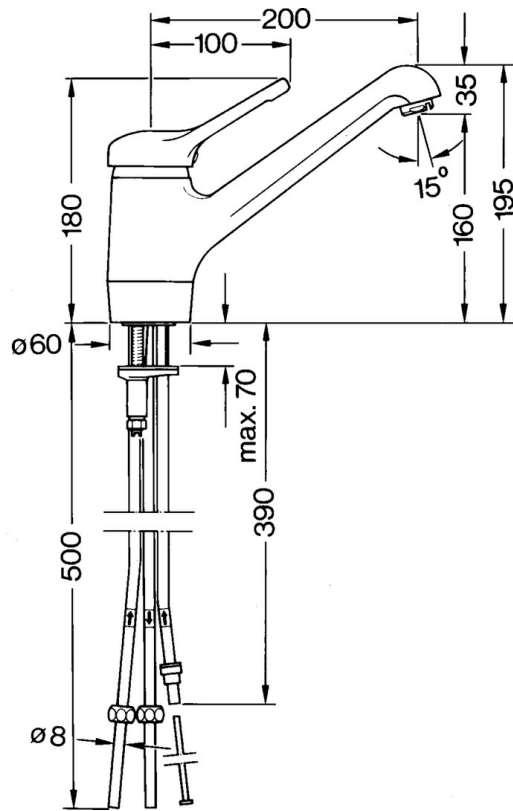

EAN: 4015474604131
static.hansa.com/03121101

- Kitchen
- Single-lever, Low pressure
- Deck mounted
- Swivel spout
- Laminar stream
- Single operating lever/handle, Hot/Cold symbols
- Limitation option for maximum temperature and flow-rate, Adjustable hot water stop (included, retrofittable)
- \varnothing 48 mm ceramic eco cartridge for flow and temperature control
- Copper inlet pipes
- Surfaces in contact with drinking water contain less than 0.3% lead, Inner body made of DZR brass, Waterways without nickel coating

Technical data

Technical properties

Hot water supply	max. +80°C
Working pressure	0.5-5 bar
Material	Brass

Regulations

EN standard	EN 817
-------------	---------------

Spare parts

SP03121101

	Name	Code
1	Lever Discontinued	59910346
1.1	Screw, M5x8, SW2.5	59904755
1.2	Bushing	59904778
1.3	Plug, hot/cold	59906705
2	Covering cap Edelmessing Discontinued	59910334
2	Covering cap Discontinued	59910329
3	Fixing screw, M50x1, SW45	59904890
4	Cartridge, 4.8 eco	59904601
5.1	Sealing kit	59904891
5.2	Socket Discontinued	59910335
5.3	O-ring, d 38x3.5	59910236
5.4	Gasket, 48x33.5x2	59902283
5.5	Supporting plate	59910008
5.6	Fixing plate	59904765
5.8	Screw, M8x1, SW13	59904766
5.9	Retainer Discontinued	59905690
5.10	Fixing set	59910749
5.12	O-ring, 47.22x3.53 Discontinued	59911386
5.13	Gasket, 40.3x6	59911387
7	Aerator, M24x1 White	59905527
7	Aerator, M24x1 A, low pressure	59902692
7.1	Aerator, M22/24, ND	59901553
8	Fitting nut	59904969
8.1	Sealing kit, 14.9x8.5x1	59902352
8.2	Sealing kit, 10x8	59902272
8.3	Hose	59902151