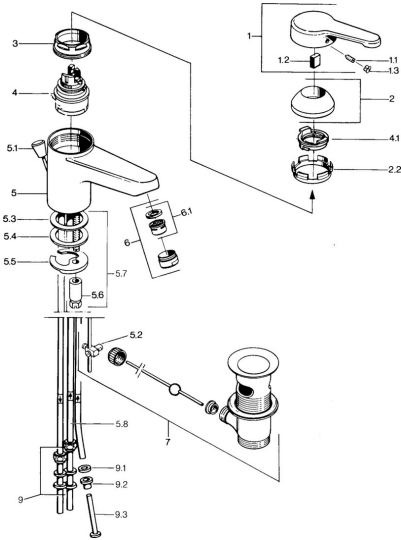

EAN: 4015474579477
static.hansa.com/03111101

- Washbasin
- Single-lever, Low pressure
- Deck mounted
- Chrome
- Fixed spout
- Laminar stream
- Single operating lever/handle, Hot/Cold symbols
- Chain holder with chain
- Copper inlet pipes
- Without pop-up waste

Technical data

Technical properties

DN-size (nominal dimension)	DN15
Hot water supply	max. +80°C
Working pressure	0.5-5 bar
Connection size	Ø 8 mm
Projection	124 mm
Material	Brass

Regulations

EN standard	EN 817
-------------	---------------

Spare parts

SP03131101

	Name	Code
1	Lever, L=99 mm, (-2011)	59913768
1.1	Screw, M5x8, SW2.5	59904755
1.2	Bushing	59904778
1.3	Plug, hot/cold	59906705
2	Covering cap	59906563
2.2	Fixing sleeve	59906695
3	Eye screw, M50x1, SW45	59904775
4	Cartridge, 4.8 eco	59904601
4.1	Hot water limiter	59904759
5.2	Swivel joint	59904624
5.3	O-ring, 42x3.5	59904764
5.4	Gasket, 48x33.5x2	59902283
5.5	Fixing plate	59904765
5.6	Screw, M8x1, SW13	59904766
5.7	Fixing set	59910749
6	Aerator, M24x1 A, low pressure	59902692
6	Aerator, M24x1 White	59905527
6.1	Aerator, M22/24, ND	59901553
7	Pop-up waste	59904620
7	Pop-up waste Edelmessing Discontinued	59906734
9	Fitting nut	59904969
9.1	Sealing kit, 14.9x8.5x1	59902352
9.2	Sealing kit, 10x8	59902272
9.3	Hose	59902151
N.I.	Washer with chain holder	59902219
N.I.	Plug	59906910