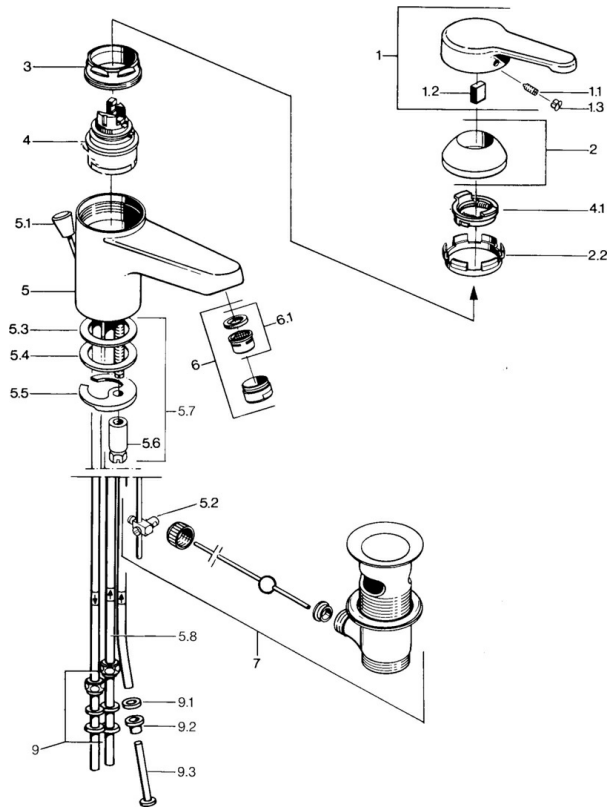

EAN: 4015474579477
static.hansa.com/03111101

- Washbasin
- Single-lever, Low pressure
- Deck mounted
- Chrome
- Fixed spout
- Laminar stream
- Single operating lever/handle, Hot/Cold symbols
- Chain holder with chain
- Copper inlet pipes
- Without pop-up waste

Technical data

Technical properties

DN-size (nominal dimension)	DN15
Hot water supply	max. +80°C
Working pressure	0.5-5 bar
Connection size	Ø 8 mm
Projection	124 mm
Material	Brass

Regulations

EN standard	EN 817
-------------	---------------

Spare parts

SP03131101

	Name	Code
1	Lever, L=99 mm, (-2011)	59913768
1.1	Screw, M5x8, SW2.5	59904755
1.2	Bushing	59904778
1.3	Plug, hot/cold	59906705
2	Covering cap	59906563
2.2	Fixing sleeve	59906695
3	Eye screw, M50x1, SW45	59904775
4	Cartridge, 4.8 eco	59904601
4.1	Hot water limiter	59904759
5.2	Swivel joint	59904624
5.3	O-ring, 42x3.5	59904764
5.4	Gasket, 48x33.5x2	59902283
5.5	Fixing plate	59904765
5.6	Screw, M8x1, SW13	59904766
5.7	Fixing set	59910749
6	Aerator, M24x1 A, low pressure	59902692
6	Aerator, M24x1 White	59905527
6.1	Aerator, M22/24, ND	59901553
7	Pop-up waste	59904620
7	Pop-up waste Edelmessing Discontinued	59906734
9	Fitting nut	59904969
9.1	Sealing kit, 14.9x8.5x1	59902352
9.2	Sealing kit, 10x8	59902272
9.3	Hose	59902151
N.I.	Washer with chain holder	59902219
N.I.	Plug	59906910