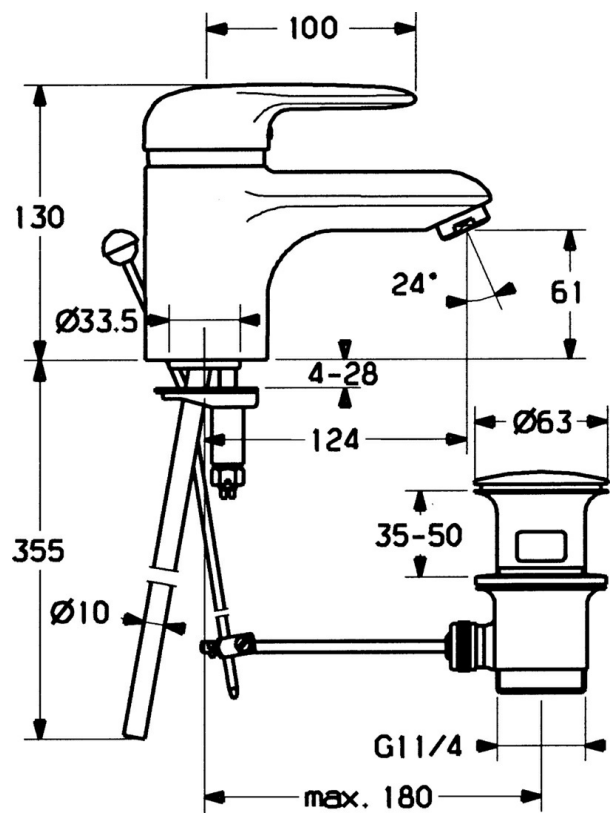

EAN: 4015474683808  
[static.hansa.com/03092162](http://static.hansa.com/03092162)

- Washbasin
- Single-lever
- Deck mounted
- Chrome
- Fixed spout
- Single operating lever/handle, Hot/Cold symbols
- Pop-up waste with draw-rod
- Copper inlet pipes

### Technical properties

DN-size (nominal dimension)	<b>DN15</b>
Hot water supply	<b>max. +80°C</b>
Working pressure	<b>0.5-10 bar</b>
Connection size	<b>Ø10</b>
Projection	<b>124 mm</b>
Material	<b>Brass</b>

### SP03092102

	Name	Code
1	Lever, 99 mm, red/blue Discontinued	59913769
1	Lever, L=138 mm Discontinued	59913770
1	Lever, L=99 mm, (-2011)	59913768
1.1	Screw, M5x8, SW2.5	59904755
1.2	Bushing	59904778
1.3	Plug, hot/cold	59906705
2	Covering cap Chrome/Satin Discontinued	59906564
2	Covering cap	59906563
2.2	Fixing sleeve	59906695
3	Eye screw, M50x1, SW45	59904775
4	Cartridge, 4.8 eco	59904601
4	Cartridge, 4.8 Eco-Top	59911431
4.1	Hot water limiter	59904759
5.2	Swivel joint	59904624
5.3	Gasket, 37x48x3.5	59911422
5.4	Attachment clamp Discontinued	59911416
5.5	Fixing plate	59904765
5.6	Screw, M8x1, SW13	59904766
5.7	Fixing set	59910749
5.8	Pipe, d 10 mm, L=413	59911423
5.9	O-ring, 9x2	59905095
6	Aerator, M24x1 STD HC A	59902366
6	Aerator, M24x1 A White Discontinued	59905419
6	Aerator, M24x1 STD CC A Edelmessing Discontinued	59906580
6.1	Aerator, M22/24 A	59902081
7	Pop-up waste	59911441
7	Pop-up waste Satin Discontinued	59911442
7	Pop-up waste White Discontinued	59911443
N.I.	Washer with chain holder	59902219
N.I.	Plug	59906910