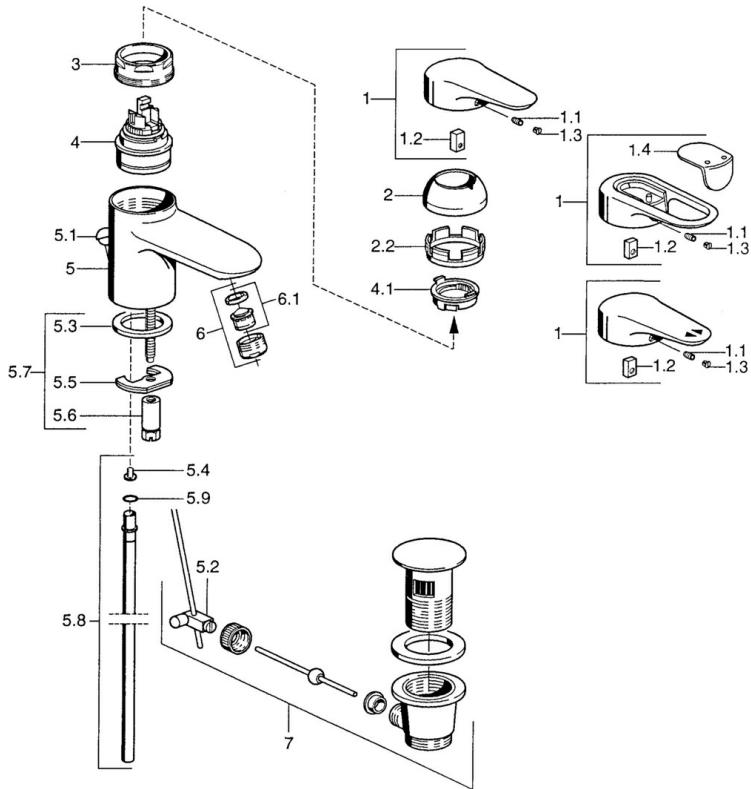

EAN: 4015474683808  
[static.hansa.com/03092162](http://static.hansa.com/03092162)

- Washbasin
- Single-lever
- Deck mounted
- Chrome
- Fixed spout
- Single operating lever/handle, Hot/Cold symbols
- Pop-up waste with draw-rod
- Copper inlet pipes

## Technical data

### Technical properties

DN-size (nominal dimension)	<b>DN15</b>
Hot water supply	<b>max. +80°C</b>
Working pressure	<b>0.5-10 bar</b>
Connection size	<b>Ø10</b>
Projection	<b>124 mm</b>
Material	<b>Brass</b>

### SP03092102

	Name	Code
1	Lever, 99 mm, red/blue Discontinued	59913769
1	Lever, L=138 mm Discontinued	59913770
1	Lever, L=99 mm, (-2011)	59913768
1.1	Screw, M5x8, SW2.5	59904755
1.2	Bushing	59904778
1.3	Plug, hot/cold	59906705
2	Covering cap Chrome/Satin Discontinued	59906564
2	Covering cap	59906563
2.2	Fixing sleeve	59906695
3	Eye screw, M50x1, SW45	59904775
4	Cartridge, 4.8 eco	59904601
4	Cartridge, 4.8 Eco-Top	59911431
4.1	Hot water limiter	59904759
5.2	Swivel joint	59904624
5.3	Gasket, 37x48x3.5	59911422
5.4	Attachment clamp Discontinued	59911416
5.5	Fixing plate	59904765
5.6	Screw, M8x1, SW13	59904766
5.7	Fixing set	59910749
5.8	Pipe, d 10 mm, L=413	59911423
5.9	O-ring, 9x2	59905095
6	Aerator, M24x1 STD HC A	59902366
6	Aerator, M24x1 A White Discontinued	59905419
6	Aerator, M24x1 STD CC A Edelmessing Discontinued	59906580
6.1	Aerator, M22/24 A	59902081
7	Pop-up waste	59911441
7	Pop-up waste Satin Discontinued	59911442
7	Pop-up waste White Discontinued	59911443
N.I.	Washer with chain holder	59902219
N.I.	Plug	59906910