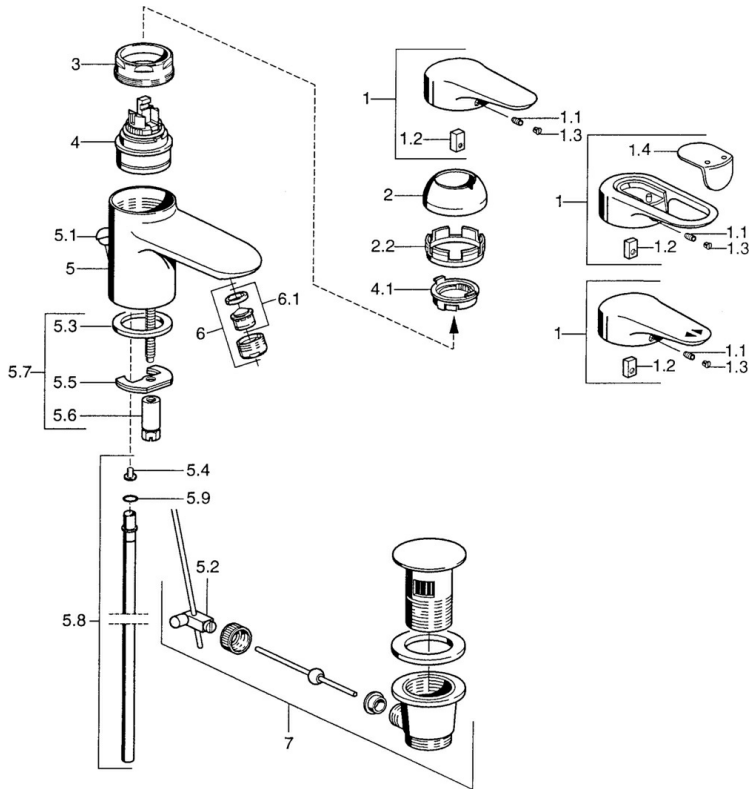

EAN: 4015474683198
static.hansa.com/0309210586

- Washbasin
- Single-lever
- Deck mounted
- Fixed spout
- Single operating lever/handle, Hot/Cold symbols
- Pop-up waste with draw-rod
- Copper inlet pipes

Technical data

Technical properties

DN-size (nominal dimension)	DN15
Hot water supply	max. +80°C
Working pressure	0.5-10 bar
Connection size	Ø10
Projection	124 mm
Material	Brass

Regulations

EN standard	EN 817
-------------	---------------

Spare parts

SP03092102

	Name	Code
1	Lever, 99 mm, red/blue Discontinued	59913769
1	Lever, L=138 mm Discontinued	59913770
1	Lever, L=99 mm, (-2011)	59913768
1.1	Screw, M5x8, SW2.5	59904755
1.2	Bushing	59904778
1.3	Plug, hot/cold	59906705
2	Covering cap Chrome/Satin Discontinued	59906564
2	Covering cap	59906563
2.2	Fixing sleeve	59906695
3	Eye screw, M50x1, SW45	59904775
4	Cartridge, 4.8 eco	59904601
4	Cartridge, 4.8 Eco-Top	59911431
4.1	Hot water limiter	59904759
5.2	Swivel joint	59904624
5.3	Gasket, 37x48x3.5	59911422
5.4	Attachment clamp Discontinued	59911416
5.5	Fixing plate	59904765
5.6	Screw, M8x1, SW13	59904766
5.7	Fixing set	59910749
5.8	Pipe, d 10 mm, L=413	59911423
5.9	O-ring, 9x2	59905095
6	Aerator, M24x1 STD HC A	59902366
6	Aerator, M24x1 A White Discontinued	59905419
6	Aerator, M24x1 STD CC A Edelmessing Discontinued	59906580
6.1	Aerator, M22/24 A	59902081
7	Pop-up waste	59911441
7	Pop-up waste Satin Discontinued	59911442
7	Pop-up waste White Discontinued	59911443
N.I.	Washer with chain holder	59902219
N.I.	Plug	59906910