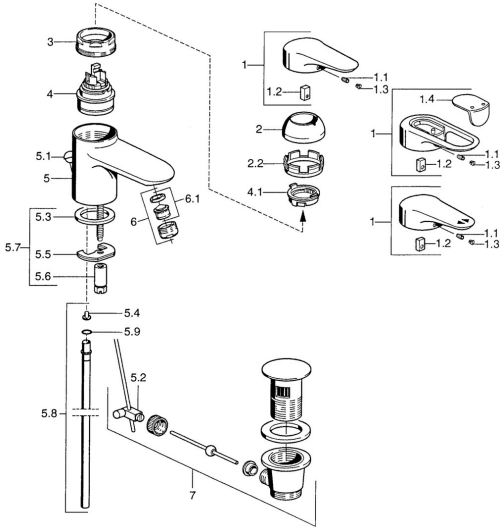

EAN: 4015474683198
static.hansa.com/0309210586

- Washbasin
- Single-lever
- Deck mounted
- Fixed spout
- Single operating lever/handle, Hot/Cold symbols
- Pop-up waste with draw-rod
- Copper inlet pipes

Technical data

Technical properties

DN-size (nominal dimension)	DN15
Hot water supply	max. +80°C
Working pressure	0.5-10 bar
Connection size	Ø10
Projection	124 mm
Material	Brass

Regulations

EN standard	EN 817
-------------	---------------

Spare parts

SP03092102

	Name	Code
1	Lever, 99 mm, red/blue Discontinued	59913769
1	Lever, L=138 mm Discontinued	59913770
1	Lever, L=99 mm, (-2011)	59913768
1.1	Screw, M5x8, SW2.5	59904755
1.2	Bushing	59904778
1.3	Plug, hot/cold	59906705
2	Covering cap Chrome/Satin Discontinued	59906564
2	Covering cap	59906563
2.2	Fixing sleeve	59906695
3	Eye screw, M50x1, SW45	59904775
4	Cartridge, 4.8 eco	59904601
4	Cartridge, 4.8 Eco-Top	59911431
4.1	Hot water limiter	59904759
5.2	Swivel joint	59904624
5.3	Gasket, 37x48x3.5	59911422
5.4	Attachment clamp Discontinued	59911416
5.5	Fixing plate	59904765
5.6	Screw, M8x1, SW13	59904766
5.7	Fixing set	59910749
5.8	Pipe, d 10 mm, L=413	59911423
5.9	O-ring, 9x2	59905095
6	Aerator, M24x1 STD HC A	59902366
6	Aerator, M24x1 A White Discontinued	59905419
6	Aerator, M24x1 STD CC A Edelmessing Discontinued	59906580
6.1	Aerator, M22/24 A	59902081
7	Pop-up waste	59911441
7	Pop-up waste Satin Discontinued	59911442
7	Pop-up waste White Discontinued	59911443
N.I.	Washer with chain holder	59902219
N.I.	Plug	59906910