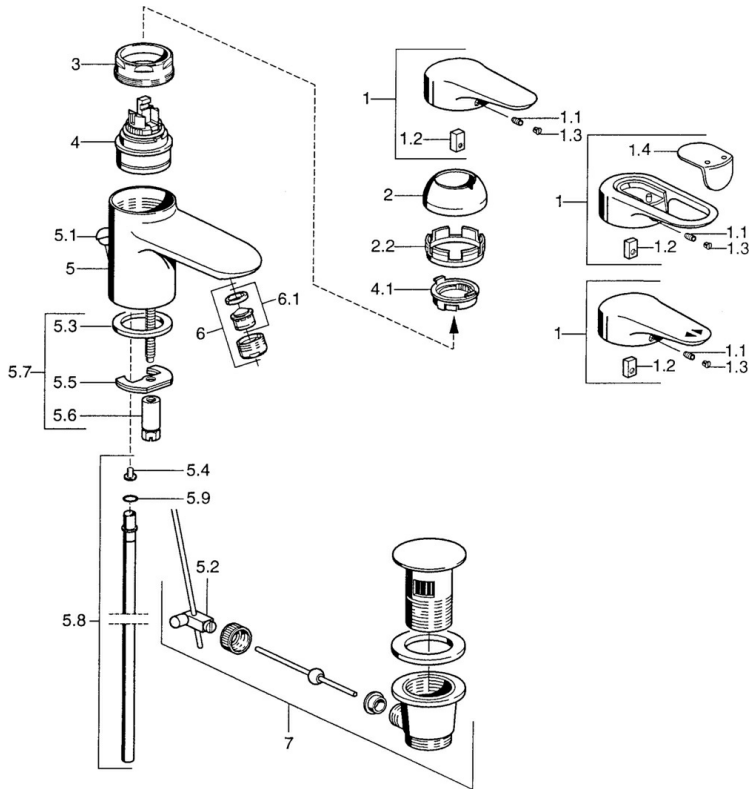

EAN: 4015474679733  
[static.hansa.com/0309210286](http://static.hansa.com/0309210286)

- Washbasin
- Single-lever
- Deck mounted
- Fixed spout
- Single operating lever/handle, Hot/Cold symbols
- Pop-up waste with draw-rod
- Copper inlet pipes

## Technical data

### Technical properties

DN-size (nominal dimension)	<b>DN15</b>
Hot water supply	<b>max. +80°C</b>
Working pressure	<b>0.5-10 bar</b>
Connection size	<b>Ø10</b>
Projection	<b>124 mm</b>
Material	<b>Brass</b>

### SP03092102

	Name	Code
1	Lever, 99 mm, red/blue Discontinued	59913769
1	Lever, L=138 mm Discontinued	59913770
1	Lever, L=99 mm, (-2011)	59913768
1.1	Screw, M5x8, SW2.5	59904755
1.2	Bushing	59904778
1.3	Plug, hot/cold	59906705
2	Covering cap Chrome/Satin Discontinued	59906564
2	Covering cap	59906563
2.2	Fixing sleeve	59906695
3	Eye screw, M50x1, SW45	59904775
4	Cartridge, 4.8 eco	59904601
4	Cartridge, 4.8 Eco-Top	59911431
4.1	Hot water limiter	59904759
5.2	Swivel joint	59904624
5.3	Gasket, 37x48x3.5	59911422
5.4	Attachment clamp Discontinued	59911416
5.5	Fixing plate	59904765
5.6	Screw, M8x1, SW13	59904766
5.7	Fixing set	59910749
5.8	Pipe, d 10 mm, L=413	59911423
5.9	O-ring, 9x2	59905095
6	Aerator, M24x1 STD HC A	59902366
6	Aerator, M24x1 A White Discontinued	59905419
6	Aerator, M24x1 STD CC A Edelmessing Discontinued	59906580
6.1	Aerator, M22/24 A	59902081
7	Pop-up waste	59911441
7	Pop-up waste Satin Discontinued	59911442
7	Pop-up waste White Discontinued	59911443
N.I.	Washer with chain holder	59902219
N.I.	Plug	59906910