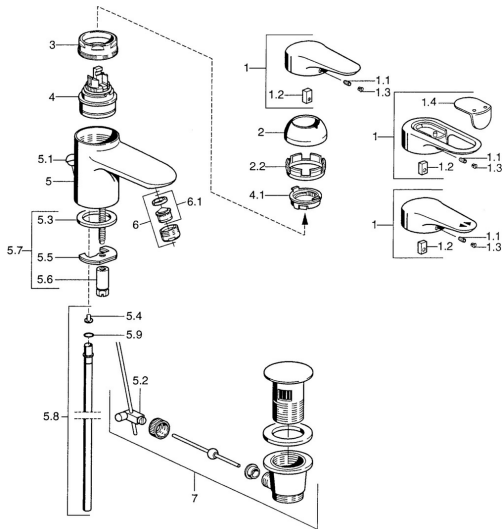

EAN: 4015474679733  
[static.hansa.com/0309210286](http://static.hansa.com/0309210286)

- Washbasin
- Single-lever
- Deck mounted
- Fixed spout
- Single operating lever/handle, Hot/Cold symbols
- Pop-up waste with draw-rod
- Copper inlet pipes

### Technical properties

DN-size (nominal dimension)	<b>DN15</b>
Hot water supply	<b>max. +80°C</b>
Working pressure	<b>0.5-10 bar</b>
Connection size	<b>Ø10</b>
Projection	<b>124 mm</b>
Material	<b>Brass</b>

## Spare parts

### SP03092102

	Name	Code
1	Lever, 99 mm, red/blue Discontinued	59913769
1	Lever, L=138 mm Discontinued	59913770
1	Lever, L=99 mm, (-2011)	59913768
1.1	Screw, M5x8, SW2.5	59904755
1.2	Bushing	59904778
1.3	Plug, hot/cold	59906705
2	Covering cap Chrome/Satin Discontinued	59906564
2	Covering cap	59906563
2.2	Fixing sleeve	59906695
3	Eye screw, M50x1, SW45	59904775
4	Cartridge, 4.8 eco	59904601
4	Cartridge, 4.8 Eco-Top	59911431
4.1	Hot water limiter	59904759
5.2	Swivel joint	59904624
5.3	Gasket, 37x48x3.5	59911422
5.4	Attachment clamp Discontinued	59911416
5.5	Fixing plate	59904765
5.6	Screw, M8x1, SW13	59904766
5.7	Fixing set	59910749
5.8	Pipe, d 10 mm, L=413	59911423
5.9	O-ring, 9x2	59905095
6	Aerator, M24x1 STD HC A	59902366
6	Aerator, M24x1 A White Discontinued	59905419
6	Aerator, M24x1 STD CC A Edelmessing Discontinued	59906580
6.1	Aerator, M22/24 A	59902081
7	Pop-up waste	59911441
7	Pop-up waste Satin Discontinued	59911442
7	Pop-up waste White Discontinued	59911443
N.I.	Washer with chain holder	59902219
N.I.	Plug	59906910