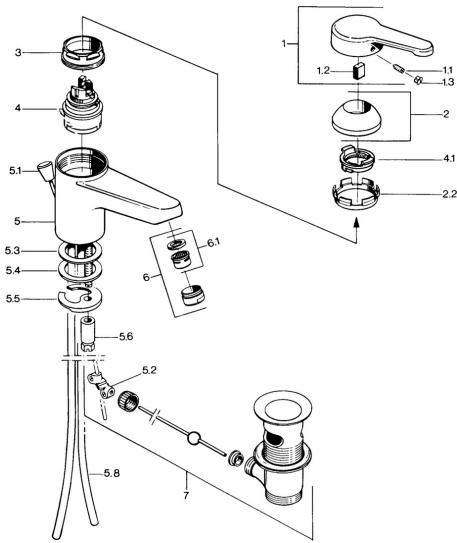

EAN: 4015474584747
static.hansa.com/0309210194

- Washbasin
- Single-lever
- Deck mounted
- Edelmessing
- Fixed spout
- Single operating lever/handle, Hot/Cold symbols
- Pop-up waste with draw-rod
- Copper inlet pipes

Technical data

Technical properties

DN-size (nominal dimension)	DN15
Hot water supply	max. +80°C
Working pressure	0.5-10 bar
Connection size	Ø10
Projection	124 mm
Material	Brass

Regulations

EN standard	EN 817
-------------	---------------

Spare parts

SP03092101

	Name	Code
1	Lever, L=99 mm, (-2011)	59913768
1.1	Screw, M5x8, SW2.5	59904755
1.2	Bushing	59904778
1.3	Plug, hot/cold	59906705
2	Covering cap	59906563
2.2	Fixing sleeve	59906695
3	Eye screw, M50x1, SW45	59904775
4	Cartridge, 4.8 eco	59904601
4.1	Hot water limiter	59904759
5.2	Swivel joint	59904624
5.3	Gasket, 45x36x2 Discontinued	59905034
5.3	O-ring, d 38x3.5	59910236
5.4	Gasket, 48x33.5x2	59902283
5.5	Fixing plate	59904765
5.6	Screw, M8x1, SW13	59904766
5.7	Fixing set	59910749
5.8	Pipe Discontinued	59910030
6	Aerator, M24x1 STD CC A Edelmessing Discontinued	59906580
6	Aerator, M24x1 A White Discontinued	59905419
6	Aerator, M24x1 STD HC A	59902366
6.1	Aerator, M22/24 A	59902081
7	Pop-up waste Edelmessing Discontinued	59906734
7	Pop-up waste	59904620
N.I.	Washer with chain holder	59902219
N.I.	Plug	59906910