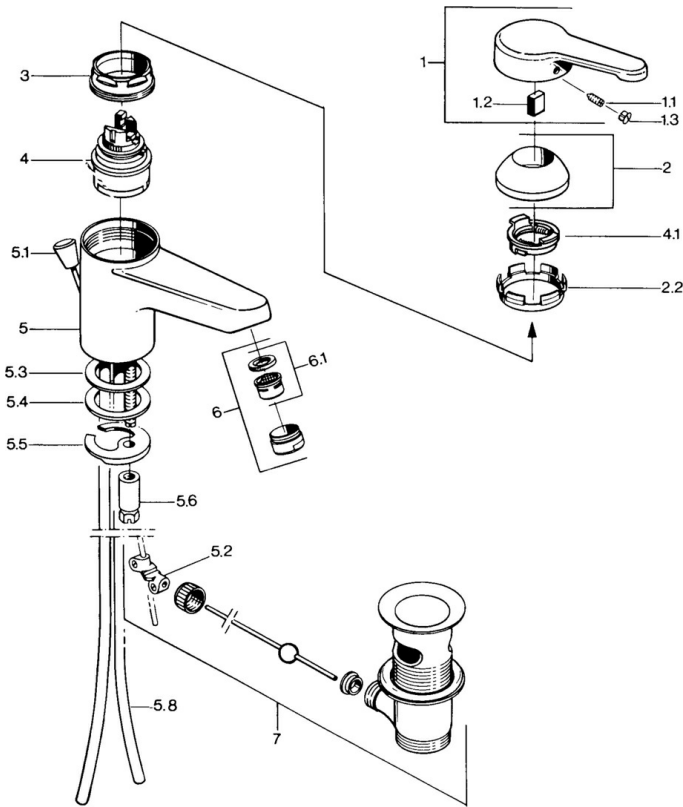

EAN: 4015474584747
static.hansa.com/0309210194

- Washbasin
- Single-lever
- Deck mounted
- Edelmessing
- Fixed spout
- Single operating lever/handle, Hot/Cold symbols
- Pop-up waste with draw-rod
- Copper inlet pipes

Technical data

Technical properties

DN-size (nominal dimension)	DN15
Hot water supply	max. +80°C
Working pressure	0.5-10 bar
Connection size	Ø10
Projection	124 mm
Material	Brass

Regulations

EN standard	EN 817
-------------	---------------

Spare parts

SP03092101

	Name	Code
1	Lever, L=99 mm, (-2011)	59913768
1.1	Screw, M5x8, SW2.5	59904755
1.2	Bushing	59904778
1.3	Plug, hot/cold	59906705
2	Covering cap	59906563
2.2	Fixing sleeve	59906695
3	Eye screw, M50x1, SW45	59904775
4	Cartridge, 4.8 eco	59904601
4.1	Hot water limiter	59904759
5.2	Swivel joint	59904624
5.3	Gasket, 45x36x2 Discontinued	59905034
5.3	O-ring, d 38x3.5	59910236
5.4	Gasket, 48x33.5x2	59902283
5.5	Fixing plate	59904765
5.6	Screw, M8x1, SW13	59904766
5.7	Fixing set	59910749
5.8	Pipe Discontinued	59910030
6	Aerator, M24x1 STD CC A Edelmessing Discontinued	59906580
6	Aerator, M24x1 A White Discontinued	59905419
6	Aerator, M24x1 STD HC A	59902366
6.1	Aerator, M22/24 A	59902081
7	Pop-up waste Edelmessing Discontinued	59906734
7	Pop-up waste	59904620
N.I.	Washer with chain holder	59902219
N.I.	Plug	59906910