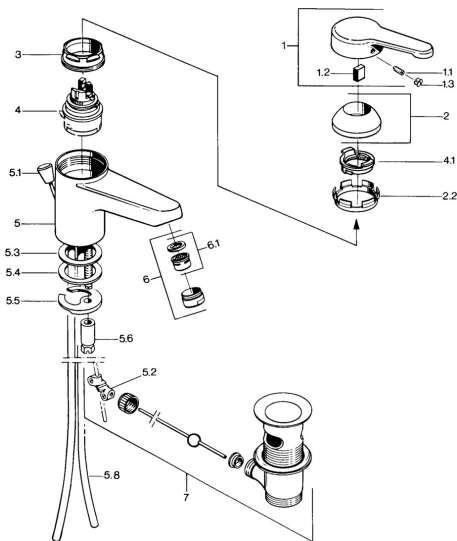

EAN: 4015474585607  
[static.hansa.com/0309210193](https://static.hansa.com/0309210193)

- Washbasin
- Single-lever
- Deck mounted
- Fixed spout
- Single operating lever/handle, Hot/Cold symbols
- Pop-up waste with draw-rod
- Copper inlet pipes

### Technical properties

DN-size (nominal dimension)	<b>DN15</b>
Hot water supply	<b>max. +80°C</b>
Working pressure	<b>0.5-10 bar</b>
Connection size	<b>Ø10</b>
Projection	<b>124 mm</b>
Material	<b>Brass</b>

## Spare parts

### SP03092101

	Name	Code
1	Lever, L=99 mm, (-2011)	59913768
1.1	Screw, M5x8, SW2.5	59904755
1.2	Bushing	59904778
1.3	Plug, hot/cold	59906705
2	Covering cap	59906563
2.2	Fixing sleeve	59906695
3	Eye screw, M50x1, SW45	59904775
4	Cartridge, 4.8 eco	59904601
4.1	Hot water limiter	59904759
5.2	Swivel joint	59904624
5.3	Gasket, 45x36x2 Discontinued	59905034
5.3	O-ring, d 38x3.5	59910236
5.4	Gasket, 48x33.5x2	59902283
5.5	Fixing plate	59904765
5.6	Screw, M8x1, SW13	59904766
5.7	Fixing set	59910749
5.8	Pipe Discontinued	59910030
6	Aerator, M24x1 STD CC A Edelmessing Discontinued	59906580
6	Aerator, M24x1 A White Discontinued	59905419
6	Aerator, M24x1 STD HC A	59902366
6.1	Aerator, M22/24 A	59902081
7	Pop-up waste Edelmessing Discontinued	59906734
7	Pop-up waste	59904620
N.I.	Washer with chain holder	59902219
N.I.	Plug	59906910