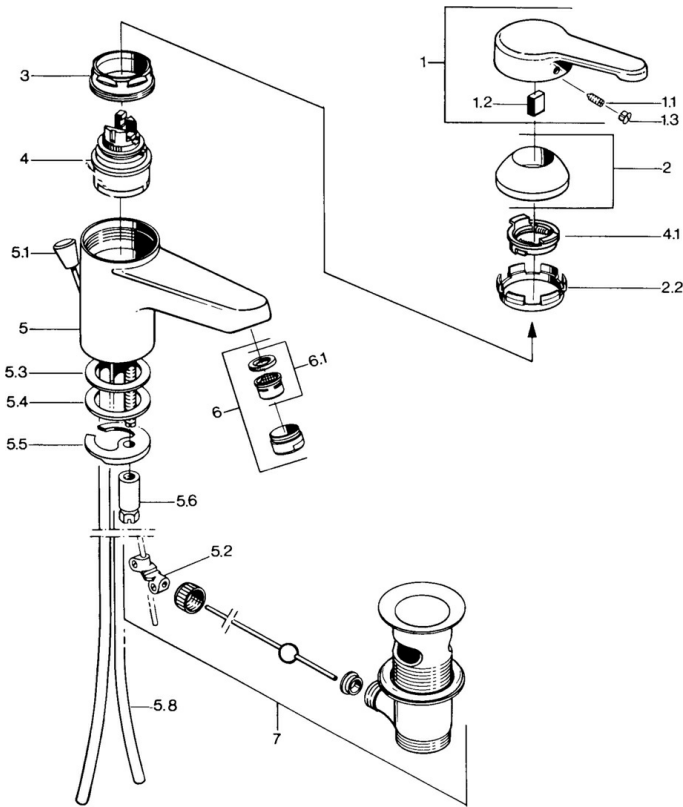

EAN: 4015474585607  
[static.hansa.com/0309210193](https://static.hansa.com/0309210193)

- Washbasin
- Single-lever
- Deck mounted
- Fixed spout
- Single operating lever/handle, Hot/Cold symbols
- Pop-up waste with draw-rod
- Copper inlet pipes

## Technical data

### Technical properties

DN-size (nominal dimension)	<b>DN15</b>
Hot water supply	<b>max. +80°C</b>
Working pressure	<b>0.5-10 bar</b>
Connection size	<b>Ø10</b>
Projection	<b>124 mm</b>
Material	<b>Brass</b>

### SP03092101

	Name	Code
1	Lever, L=99 mm, (-2011)	59913768
1.1	Screw, M5x8, SW2.5	59904755
1.2	Bushing	59904778
1.3	Plug, hot/cold	59906705
2	Covering cap	59906563
2.2	Fixing sleeve	59906695
3	Eye screw, M50x1, SW45	59904775
4	Cartridge, 4.8 eco	59904601
4.1	Hot water limiter	59904759
5.2	Swivel joint	59904624
5.3	Gasket, 45x36x2 Discontinued	59905034
5.3	O-ring, d 38x3.5	59910236
5.4	Gasket, 48x33.5x2	59902283
5.5	Fixing plate	59904765
5.6	Screw, M8x1, SW13	59904766
5.7	Fixing set	59910749
5.8	Pipe Discontinued	59910030
6	Aerator, M24x1 STD CC A Edelmessing Discontinued	59906580
6	Aerator, M24x1 A White Discontinued	59905419
6	Aerator, M24x1 STD HC A	59902366
6.1	Aerator, M22/24 A	59902081
7	Pop-up waste Edelmessing Discontinued	59906734
7	Pop-up waste	59904620
N.I.	Washer with chain holder	59902219
N.I.	Plug	59906910