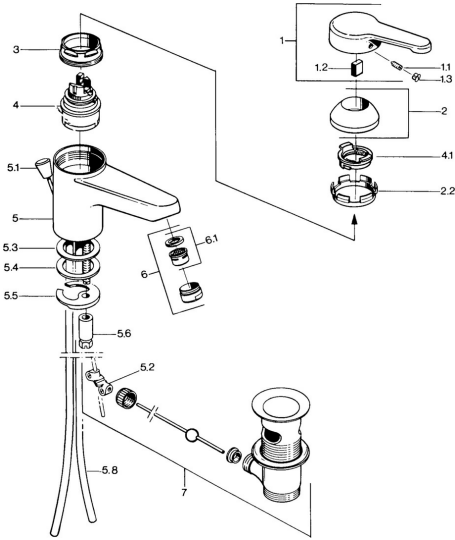

EAN: 4015474579415
static.hansa.com/0309210192

- Washbasin
- Single-lever
- Deck mounted
- Fixed spout
- Single operating lever/handle, Hot/Cold symbols
- Pop-up waste with draw-rod
- Copper inlet pipes

Technical data

Technical properties

DN-size (nominal dimension)	DN15
Hot water supply	max. +80°C
Working pressure	0.5-10 bar
Connection size	Ø10
Projection	124 mm
Material	Brass

Regulations

EN standard	EN 817
-------------	---------------

Spare parts

SP03092101

	Name	Code
1	Lever, L=99 mm, (-2011)	59913768
1.1	Screw, M5x8, SW2.5	59904755
1.2	Bushing	59904778
1.3	Plug, hot/cold	59906705
2	Covering cap	59906563
2.2	Fixing sleeve	59906695
3	Eye screw, M50x1, SW45	59904775
4	Cartridge, 4.8 eco	59904601
4.1	Hot water limiter	59904759
5.2	Swivel joint	59904624
5.3	Gasket, 45x36x2 Discontinued	59905034
5.3	O-ring, d 38x3.5	59910236
5.4	Gasket, 48x33.5x2	59902283
5.5	Fixing plate	59904765
5.6	Screw, M8x1, SW13	59904766
5.7	Fixing set	59910749
5.8	Pipe Discontinued	59910030
6	Aerator, M24x1 STD CC A Edelmessing Discontinued	59906580
6	Aerator, M24x1 A White Discontinued	59905419
6	Aerator, M24x1 STD HC A	59902366
6.1	Aerator, M22/24 A	59902081
7	Pop-up waste Edelmessing Discontinued	59906734
7	Pop-up waste	59904620
N.I.	Washer with chain holder	59902219
N.I.	Plug	59906910