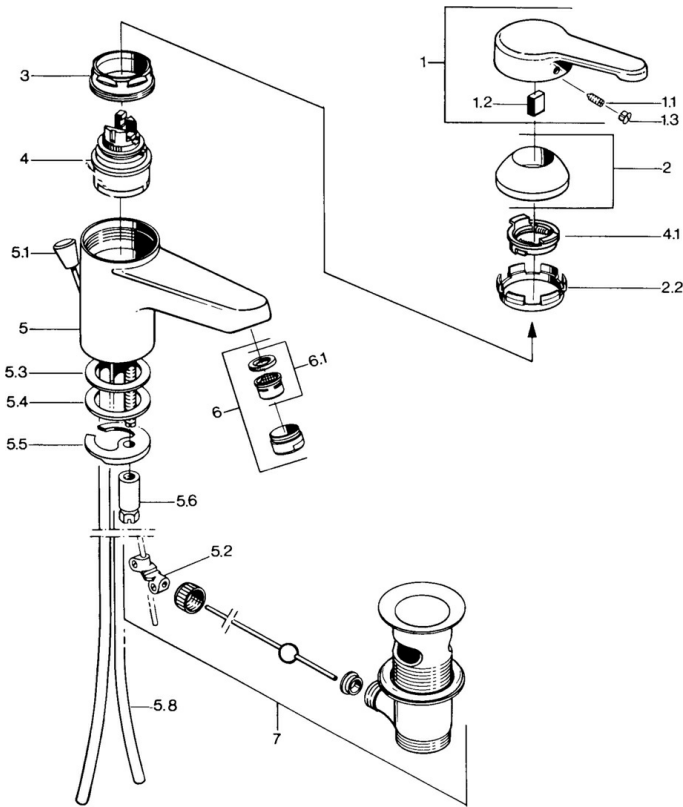

EAN: 4015474579415
static.hansa.com/0309210192

- Washbasin
- Single-lever
- Deck mounted
- Fixed spout
- Single operating lever/handle, Hot/Cold symbols
- Pop-up waste with draw-rod
- Copper inlet pipes

Technical data

Technical properties

DN-size (nominal dimension)	DN15
Hot water supply	max. +80°C
Working pressure	0.5-10 bar
Connection size	Ø10
Projection	124 mm
Material	Brass

Regulations

EN standard	EN 817
-------------	---------------

Spare parts

SP03092101

	Name	Code
1	Lever, L=99 mm, (-2011)	59913768
1.1	Screw, M5x8, SW2.5	59904755
1.2	Bushing	59904778
1.3	Plug, hot/cold	59906705
2	Covering cap	59906563
2.2	Fixing sleeve	59906695
3	Eye screw, M50x1, SW45	59904775
4	Cartridge, 4.8 eco	59904601
4.1	Hot water limiter	59904759
5.2	Swivel joint	59904624
5.3	Gasket, 45x36x2 Discontinued	59905034
5.3	O-ring, d 38x3.5	59910236
5.4	Gasket, 48x33.5x2	59902283
5.5	Fixing plate	59904765
5.6	Screw, M8x1, SW13	59904766
5.7	Fixing set	59910749
5.8	Pipe Discontinued	59910030
6	Aerator, M24x1 STD CC A Edelmessing Discontinued	59906580
6	Aerator, M24x1 A White Discontinued	59905419
6	Aerator, M24x1 STD HC A	59902366
6.1	Aerator, M22/24 A	59902081
7	Pop-up waste Edelmessing Discontinued	59906734
7	Pop-up waste	59904620
N.I.	Washer with chain holder	59902219
N.I.	Plug	59906910