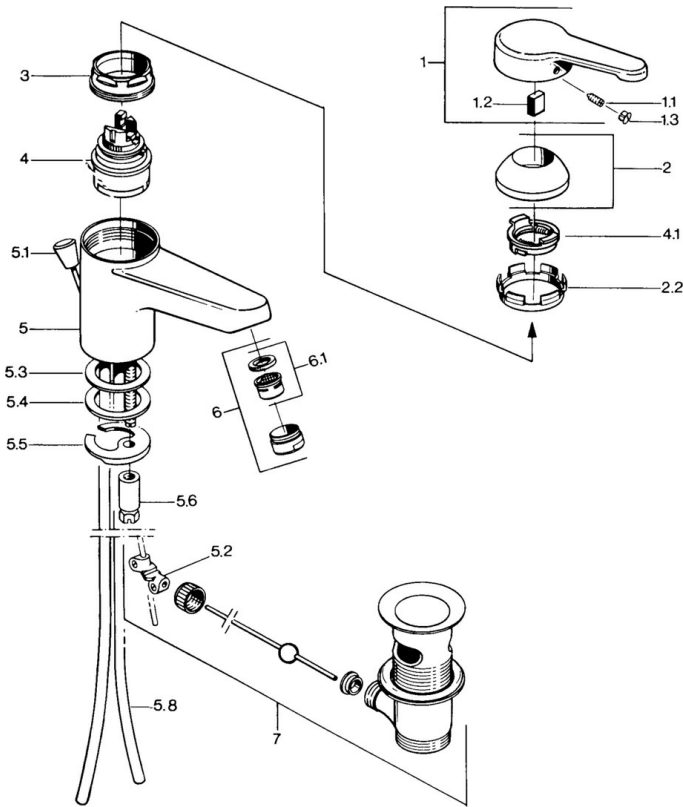

EAN: 4015474584822  
[static.hansa.com/0309210186](https://static.hansa.com/0309210186)

- Washbasin
- Single-lever
- Deck mounted
- Fixed spout
- Single operating lever/handle, Hot/Cold symbols
- Pop-up waste with draw-rod
- Copper inlet pipes

## Technical data

### Technical properties

DN-size (nominal dimension)	<b>DN15</b>
Hot water supply	<b>max. +80°C</b>
Working pressure	<b>0.5-10 bar</b>
Connection size	<b>Ø10</b>
Projection	<b>124 mm</b>
Material	<b>Brass</b>

### SP03092101

	Name	Code
1	Lever, L=99 mm, (-2011)	59913768
1.1	Screw, M5x8, SW2.5	59904755
1.2	Bushing	59904778
1.3	Plug, hot/cold	59906705
2	Covering cap	59906563
2.2	Fixing sleeve	59906695
3	Eye screw, M50x1, SW45	59904775
4	Cartridge, 4.8 eco	59904601
4.1	Hot water limiter	59904759
5.2	Swivel joint	59904624
5.3	Gasket, 45x36x2 Discontinued	59905034
5.3	O-ring, d 38x3.5	59910236
5.4	Gasket, 48x33.5x2	59902283
5.5	Fixing plate	59904765
5.6	Screw, M8x1, SW13	59904766
5.7	Fixing set	59910749
5.8	Pipe Discontinued	59910030
6	Aerator, M24x1 STD CC A Edelmessing Discontinued	59906580
6	Aerator, M24x1 A White Discontinued	59905419
6	Aerator, M24x1 STD HC A	59902366
6.1	Aerator, M22/24 A	59902081
7	Pop-up waste Edelmessing Discontinued	59906734
7	Pop-up waste	59904620
N.I.	Washer with chain holder	59902219
N.I.	Plug	59906910