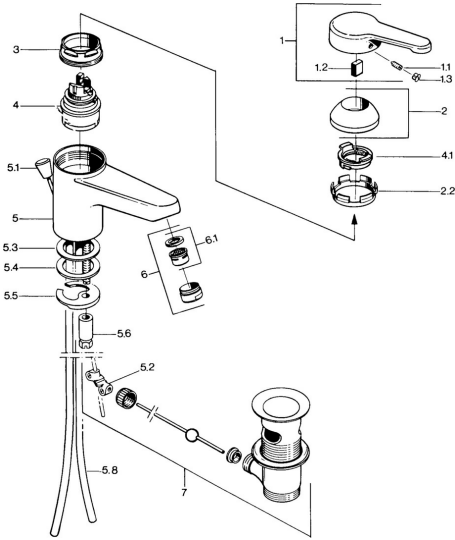

EAN: 4015474584822  
[static.hansa.com/0309210186](https://static.hansa.com/0309210186)

- Washbasin
- Single-lever
- Deck mounted
- Fixed spout
- Single operating lever/handle, Hot/Cold symbols
- Pop-up waste with draw-rod
- Copper inlet pipes

### Technical properties

DN-size (nominal dimension)	<b>DN15</b>
Hot water supply	<b>max. +80°C</b>
Working pressure	<b>0.5-10 bar</b>
Connection size	<b>Ø10</b>
Projection	<b>124 mm</b>
Material	<b>Brass</b>

## Spare parts

### SP03092101

	Name	Code
1	Lever, L=99 mm, (-2011)	59913768
1.1	Screw, M5x8, SW2.5	59904755
1.2	Bushing	59904778
1.3	Plug, hot/cold	59906705
2	Covering cap	59906563
2.2	Fixing sleeve	59906695
3	Eye screw, M50x1, SW45	59904775
4	Cartridge, 4.8 eco	59904601
4.1	Hot water limiter	59904759
5.2	Swivel joint	59904624
5.3	Gasket, 45x36x2 Discontinued	59905034
5.3	O-ring, d 38x3.5	59910236
5.4	Gasket, 48x33.5x2	59902283
5.5	Fixing plate	59904765
5.6	Screw, M8x1, SW13	59904766
5.7	Fixing set	59910749
5.8	Pipe Discontinued	59910030
6	Aerator, M24x1 STD CC A Edelmessing Discontinued	59906580
6	Aerator, M24x1 A White Discontinued	59905419
6	Aerator, M24x1 STD HC A	59902366
6.1	Aerator, M22/24 A	59902081
7	Pop-up waste Edelmessing Discontinued	59906734
7	Pop-up waste	59904620
N.I.	Washer with chain holder	59902219
N.I.	Plug	59906910