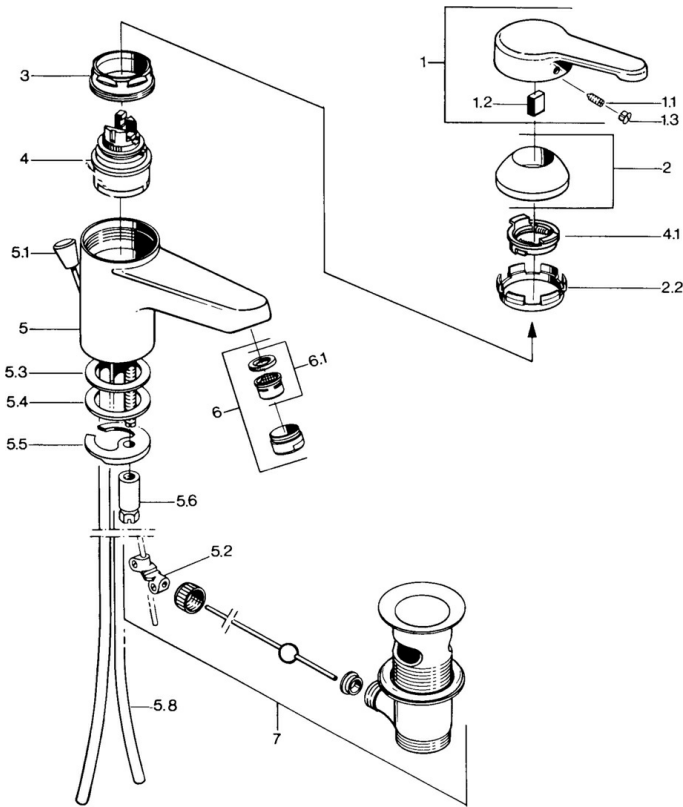

EAN: 4015474579453
static.hansa.com/0309210182

- Washbasin
- Single-lever
- Deck mounted
- White
- Fixed spout
- Single operating lever/handle, Hot/Cold symbols
- Pop-up waste with draw-rod
- Copper inlet pipes

Technical data

Technical properties

DN-size (nominal dimension)	DN15
Hot water supply	max. +80°C
Working pressure	0.5-10 bar
Connection size	Ø10
Projection	124 mm
Material	Brass

Regulations

EN standard	EN 817
-------------	---------------

Spare parts

SP03092101

	Name	Code
1	Lever, L=99 mm, (-2011)	59913768
1.1	Screw, M5x8, SW2.5	59904755
1.2	Bushing	59904778
1.3	Plug, hot/cold	59906705
2	Covering cap	59906563
2.2	Fixing sleeve	59906695
3	Eye screw, M50x1, SW45	59904775
4	Cartridge, 4.8 eco	59904601
4.1	Hot water limiter	59904759
5.2	Swivel joint	59904624
5.3	Gasket, 45x36x2 Discontinued	59905034
5.3	O-ring, d 38x3.5	59910236
5.4	Gasket, 48x33.5x2	59902283
5.5	Fixing plate	59904765
5.6	Screw, M8x1, SW13	59904766
5.7	Fixing set	59910749
5.8	Pipe Discontinued	59910030
6	Aerator, M24x1 STD CC A Edelmessing Discontinued	59906580
6	Aerator, M24x1 A White Discontinued	59905419
6	Aerator, M24x1 STD HC A	59902366
6.1	Aerator, M22/24 A	59902081
7	Pop-up waste Edelmessing Discontinued	59906734
7	Pop-up waste	59904620
N.I.	Washer with chain holder	59902219
N.I.	Plug	59906910