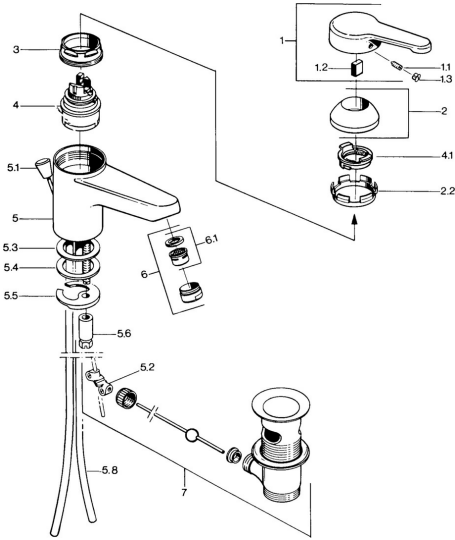

EAN: 4015474579453
static.hansa.com/0309210182

- Washbasin
- Single-lever
- Deck mounted
- White
- Fixed spout
- Single operating lever/handle, Hot/Cold symbols
- Pop-up waste with draw-rod
- Copper inlet pipes

Technical data

Technical properties

DN-size (nominal dimension)	DN15
Hot water supply	max. +80°C
Working pressure	0.5-10 bar
Connection size	Ø10
Projection	124 mm
Material	Brass

Regulations

EN standard	EN 817
-------------	---------------

Spare parts

SP03092101

	Name	Code
1	Lever, L=99 mm, (-2011)	59913768
1.1	Screw, M5x8, SW2.5	59904755
1.2	Bushing	59904778
1.3	Plug, hot/cold	59906705
2	Covering cap	59906563
2.2	Fixing sleeve	59906695
3	Eye screw, M50x1, SW45	59904775
4	Cartridge, 4.8 eco	59904601
4.1	Hot water limiter	59904759
5.2	Swivel joint	59904624
5.3	Gasket, 45x36x2 Discontinued	59905034
5.3	O-ring, d 38x3.5	59910236
5.4	Gasket, 48x33.5x2	59902283
5.5	Fixing plate	59904765
5.6	Screw, M8x1, SW13	59904766
5.7	Fixing set	59910749
5.8	Pipe Discontinued	59910030
6	Aerator, M24x1 STD CC A Edelmessing Discontinued	59906580
6	Aerator, M24x1 A White Discontinued	59905419
6	Aerator, M24x1 STD HC A	59902366
6.1	Aerator, M22/24 A	59902081
7	Pop-up waste Edelmessing Discontinued	59906734
7	Pop-up waste	59904620
N.I.	Washer with chain holder	59902219
N.I.	Plug	59906910