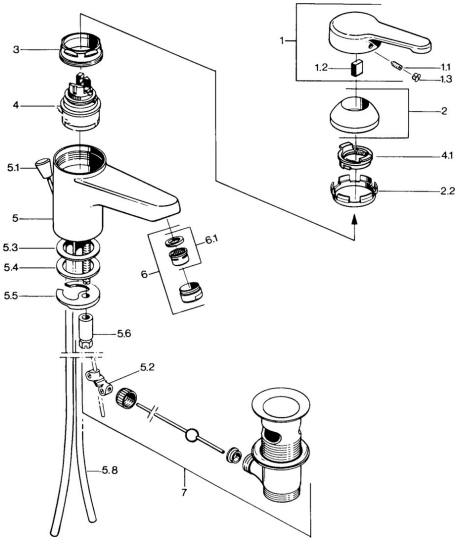

EAN: 4015474603073
static.hansa.com/0309210181

- Washbasin
- Single-lever
- Deck mounted
- Fixed spout
- Single operating lever/handle, Hot/Cold symbols
- Pop-up waste with draw-rod
- Copper inlet pipes

Technical data

Technical properties

DN-size (nominal dimension)	DN15
Hot water supply	max. +80°C
Working pressure	0.5-10 bar
Connection size	Ø10
Projection	124 mm
Material	Brass

Regulations

EN standard	EN 817
-------------	---------------