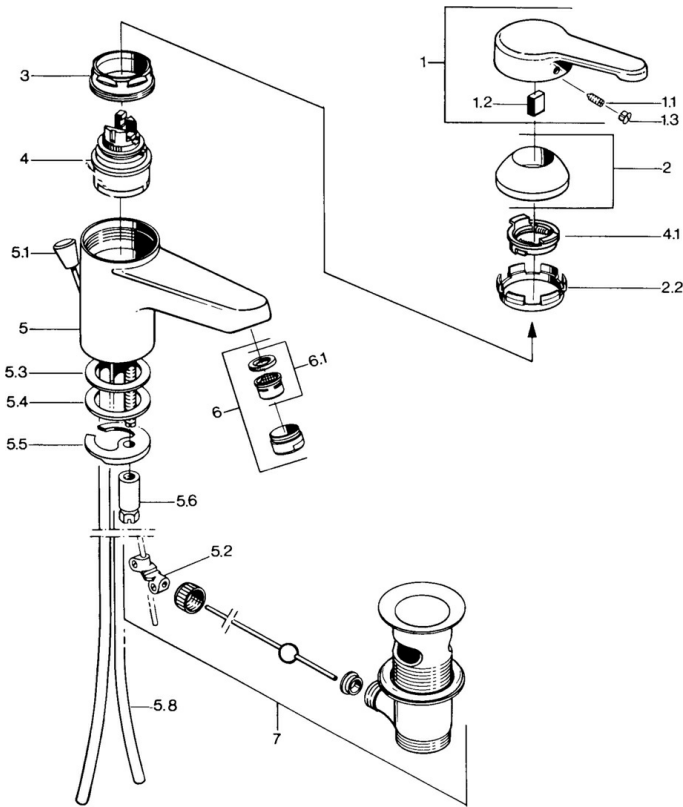

EAN: 4015474585157
static.hansa.com/0309210172

- Washbasin
- Single-lever
- Deck mounted
- Fixed spout
- Single operating lever/handle, Hot/Cold symbols
- Pop-up waste with draw-rod
- Copper inlet pipes

Technical data

Technical properties

DN-size (nominal dimension)	DN15
Hot water supply	max. +80°C
Working pressure	0.5-10 bar
Connection size	Ø10
Projection	124 mm
Material	Brass

Regulations

EN standard	EN 817
-------------	---------------

Spare parts

SP03092101

	Name	Code
1	Lever, L=99 mm, (-2011)	59913768
1.1	Screw, M5x8, SW2.5	59904755
1.2	Bushing	59904778
1.3	Plug, hot/cold	59906705
2	Covering cap	59906563
2.2	Fixing sleeve	59906695
3	Eye screw, M50x1, SW45	59904775
4	Cartridge, 4.8 eco	59904601
4.1	Hot water limiter	59904759
5.2	Swivel joint	59904624
5.3	Gasket, 45x36x2 Discontinued	59905034
5.3	O-ring, d 38x3.5	59910236
5.4	Gasket, 48x33.5x2	59902283
5.5	Fixing plate	59904765
5.6	Screw, M8x1, SW13	59904766
5.7	Fixing set	59910749
5.8	Pipe Discontinued	59910030
6	Aerator, M24x1 STD CC A Edelmessing Discontinued	59906580
6	Aerator, M24x1 A White Discontinued	59905419
6	Aerator, M24x1 STD HC A	59902366
6.1	Aerator, M22/24 A	59902081
7	Pop-up waste Edelmessing Discontinued	59906734
7	Pop-up waste	59904620
N.I.	Washer with chain holder	59902219
N.I.	Plug	59906910