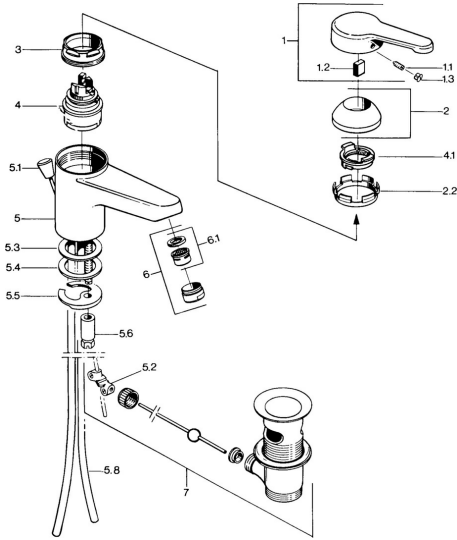

EAN: 4015474585157
static.hansa.com/0309210172

- Washbasin
- Single-lever
- Deck mounted
- Fixed spout
- Single operating lever/handle, Hot/Cold symbols
- Pop-up waste with draw-rod
- Copper inlet pipes

Technical data

Technical properties

DN-size (nominal dimension)	DN15
Hot water supply	max. +80°C
Working pressure	0.5-10 bar
Connection size	Ø10
Projection	124 mm
Material	Brass

Regulations

EN standard	EN 817
-------------	---------------

Spare parts

SP03092101

	Name	Code
1	Lever, L=99 mm, (-2011)	59913768
1.1	Screw, M5x8, SW2.5	59904755
1.2	Bushing	59904778
1.3	Plug, hot/cold	59906705
2	Covering cap	59906563
2.2	Fixing sleeve	59906695
3	Eye screw, M50x1, SW45	59904775
4	Cartridge, 4.8 eco	59904601
4.1	Hot water limiter	59904759
5.2	Swivel joint	59904624
5.3	Gasket, 45x36x2 Discontinued	59905034
5.3	O-ring, d 38x3.5	59910236
5.4	Gasket, 48x33.5x2	59902283
5.5	Fixing plate	59904765
5.6	Screw, M8x1, SW13	59904766
5.7	Fixing set	59910749
5.8	Pipe Discontinued	59910030
6	Aerator, M24x1 STD CC A Edelmessing Discontinued	59906580
6	Aerator, M24x1 A White Discontinued	59905419
6	Aerator, M24x1 STD HC A	59902366
6.1	Aerator, M22/24 A	59902081
7	Pop-up waste Edelmessing Discontinued	59906734
7	Pop-up waste	59904620
N.I.	Washer with chain holder	59902219
N.I.	Plug	59906910